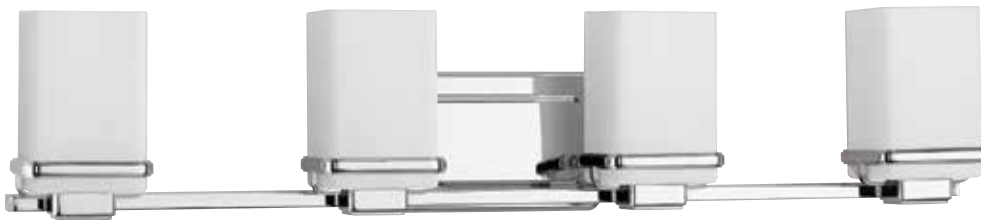

ENJOY A COOL MODERN DESIGN WITH METRIC. A SIMPLE, ETCHED OPAL GLASS SHADE NESTLES INSIDE A DIE-CAST FRAME THAT IS FINISHED IN EITHER POLISHED CHROME OR BRUSHED NICKEL – PROVIDING LIGHT ABOVE AND BELOW THE FIXTURE.

TWO-LIGHT BATH

P2194-09 Brushed Nickel
P2194-15 Polished Chrome
Size: 13" W., 6-1/2" ht.
Extends 5-1/4". H/CTR 4-1/8".
Lamps: Two medium base lamps, each 100w max.

FOUR-LIGHT BATH

P2196-09 Brushed Nickel
P2196-15 Polished Chrome
Size: 31-1/4" W., 6-1/2" ht.
Extends 5-1/4". H/CTR 4-1/8".
Lamps: Four medium base lamps, each 100w max.

P2196-15