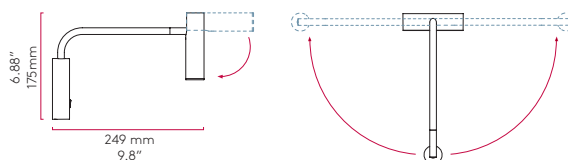

ENNA WALL

CLASS 1

Wh 7726 Bk 7727 MG 7728

● LED 3w (incl.) 2700K 116 lm CRI 80

Suitable for 4" x 4" octagon box fit