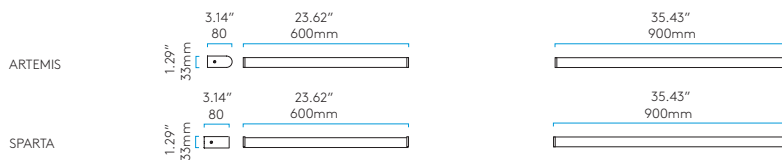

SPARTA

CLASS 1 DAMP LOCATION ADA

600

PC 7241

● LED 7.2w (incl.) 3000K 475 lm CRI 80

900

PC 7242

● LED 10.8w (incl.) 3000K 836 lm CRI 80