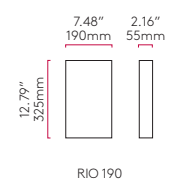

190

P 7443 ● LED 14w (incl.) 3000K 1228 lm CRI 80

RIO 190