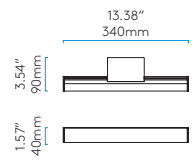

● LED 3.6w (incl.) 3000K 293 lm CRI 80

Canopy supplied, suitable for either 4" octagon box or 3" x 2" box mounting

KASHIMA

CLASS 1 DAMP LOCATION

350 LED

PC 7439

● LED 3.6w (incl.) 3000K 165 lm CRI 80

KASHIMA 350 LED