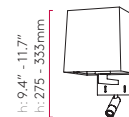

w: 215 d: 224mm
w: 8.46" d: 9.72"

AZUMI / LAMBRO
SQUARE *

	4018
	4019
	4037
	4171