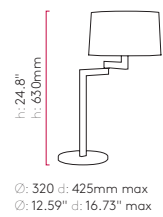

* Shades sold separately