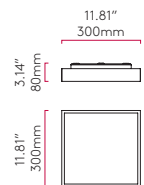

TAKETA LED

CLASS 1 DAMP LOCATION

PC 7654

● LED 17.7w (incl.) 2700K 820 lm CRI 80

Suitable for 4" octagon box fit