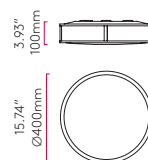

MASHIKO 400

Suitable for 4" octagon box fit