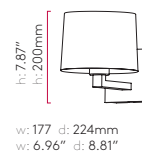

TAPERED DRUM 135 *

4049
4050
4064

Suitable for 4" x 4" octagon box fit

* Shades sold separately