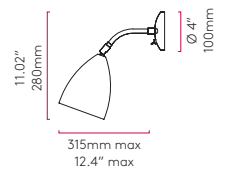

E26 1 x 29w max (excl.)

Supplied with removable plug and lead set

Suitable for 4" x 4" octagon box fit

JOEL

WALL

PC 7683 **Bk** **PC** 7684 **Cr** 7685

CLASS 1

E26 1 x 43w max (excl.)