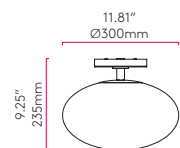

ZEPPO

CLASS 1 DAMP LOCATION

PC 7642

E26 1 x 60w max (excl.)

Suitable for 4" octagon box fit