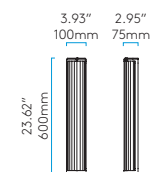

900

 7332

T5 HO 1 x 39w max (excl.)

MONZA CLASSIC 250

MONZA 600

MONZA 900

CLASSIC 250: Suitable for 4" x 4" octagon box fit

MONZA 600: Suitable for either 4" octagon box or 1/2" conduit mounting