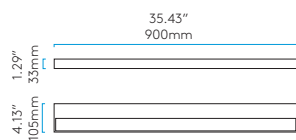

Canopy supplied, suitable for either 4" octagon box or 1/2" conduit mounting