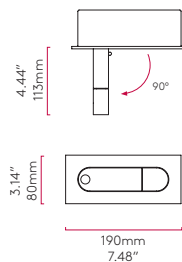

DIGIT

CLASS 1

PC 7209 MN 7210 Br 7211 MG 7774

● LED 3w (incl.) 2700K 114 lm CRI 80

This product can be oriented for use on either the left or right hand side of the bed.

Switches on when opened.

Supplied with integral junction box