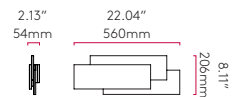

EDGE 560

CLASS 1

ADA

Wh 7682

● LED 1 x 14w (incl.) 3000K CRI 80

Suitable for 4" x 4" octagon box fit