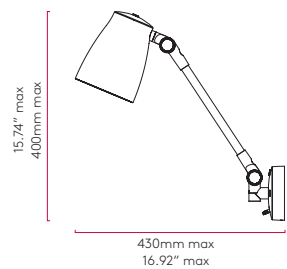

E26 1 x 29w max (excl.)

Supplied with removable plug and lead set

Suitable for 4" x 4" octagon box fit

JOEL

WALL

PC 7683 **Bk** **PC** 7684 **Cr** 7685

CLASS 1

E26 1 x 43w max (excl.)