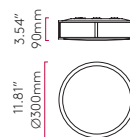

MASHIKO 300

400

PC 7648

E26 3 x 43w max (excl.)