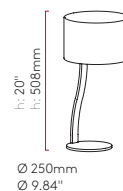

* Shades sold separately