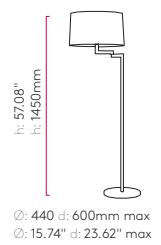

* Shades sold separately