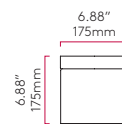

SABINA SQUARE

280

PC 7639

E26 1 x 60w max (excl.)