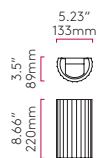

KYMI LED

CLASS 1 ADA

P 7745

● LED 2 x 3w (incl.) 3000K CRI 80