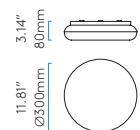

ALTEA

CLASS 1 DAMP LOCATION

PC 7644

E26 1 x 60w max (excl.)

Suitable for 4" octagon box fit