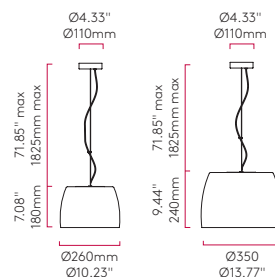

Suitable for 4" octagon box fit