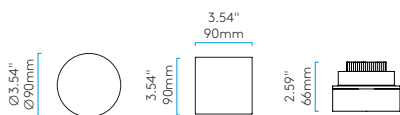

90 ROUND / 90 SQUARE

SQUARE

90[▼] * 5753 - Replacing (5698) during 2016

- PC 5698   ● LED 9.8w (incl.) 3000K 502 lm CRI 80
- PC 5753*   ● LED 6w (incl.) 3000K 502 lm CRI 80

- 45^{▼▼}
- PC 5695   ● LED 2.3w (incl.) 3000K 95 lm CRI 80