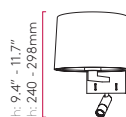

Canopy supplied, suitable for either 4" octagon box or 1/2" conduit mounting
* Shades sold separately

AZUMI

CLASS 1

READER

PC 7676 **MN** 7677 **Br** 7678

E26 1 x 60w max (excl.) + ● LED 1w (incl.) 2700K 111 lm CRI 80