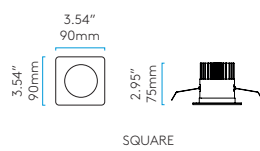

▼ 350mA remote power supply required