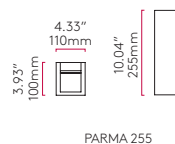

● 255

P 7804 ● LED 2 x 3.3w (incl.) 3000K 465 lm CRI 80

PARMA 100: Suitable for 1/2" conduit mounting only

PARMA 160: Suitable for 3" x 2" switch box mounting only

PARMA 255: Suitable for 4" octagon box, 1/2" conduit or 3" x 2" switch box mounting