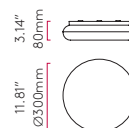

ALTEA

CLASS 1 DAMP LOCATION ADA

PC 7644

E26 1 x 60w max (excl.)

Suitable for 4" octagon box fit