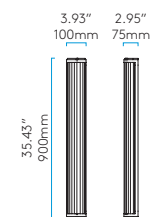

900

 7332

T5 HO 1 x 39w max (excl.)

MONZA CLASSIC 250

MONZA 600

MONZA 900

CLASSIC 250: Suitable for 4" x 4" octagon box fit

MONZA 600: Suitable for either 4" octagon box or 1/2" conduit mounting