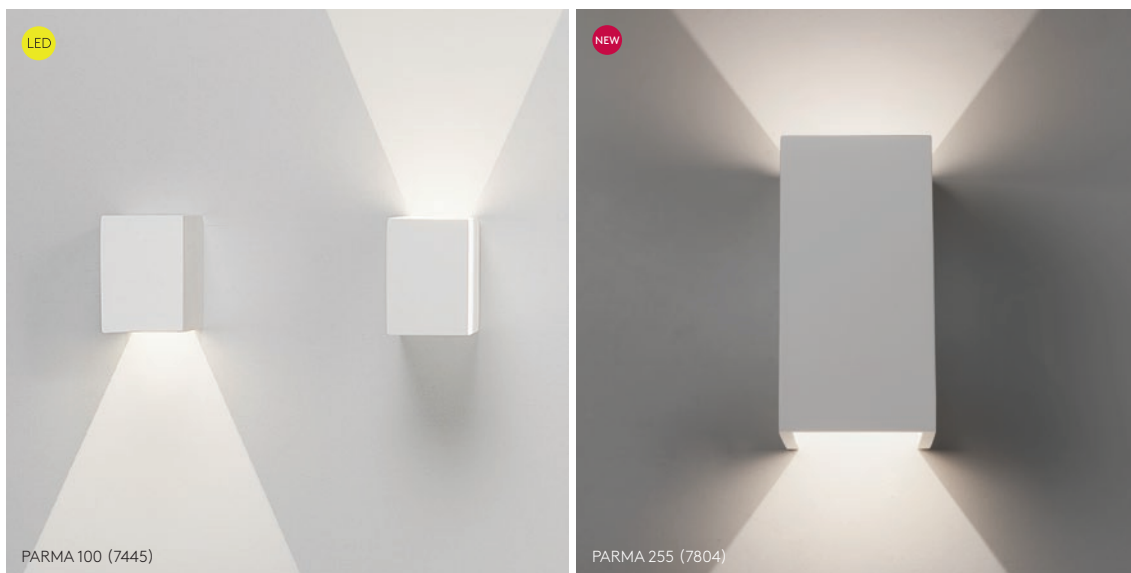

PARMA

CLASS 1 ADA

100

P 7445 ● LED 3w (incl.) 3000K 104 lm CRI 80

160

P 7453 ● LED 2 x 3w (incl.) 3000K 134 lm CRI 80

● 255

P 7804 ● LED 2 x 3.3w (incl.) 3000K 465 lm CRI 80

PARMA 100: Suitable for 1/2" conduit mounting only

PARMA 160: Suitable for 3" x 2" switch box mounting only

PARMA 255: Suitable for 4" octagon box, 1/2" conduit or 3" x 2" switch box mounting