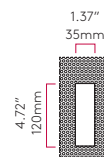

BORG TRIMLESS

CLASS 2 ADA

35

Wh 0976

● LED 2w (incl.) 3000K