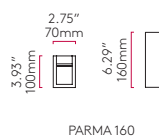

Canopy supplied, suitable for either 1/2" conduit or 4" octagon box mounting

PARMA

CLASS 1 ADA 

100

P 7445 ● LED 3w (incl.) 3000K 104 lm CRI 80

160

P 7453 ● LED 2 x 3w (incl.) 3000K 134 lm CRI 80

● 255