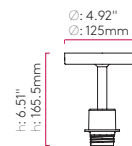

PC 7766   **MN** 7767   **Br** 7768   **Wh** 7765

E26 1 x 60w max (excl.)