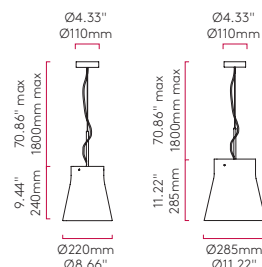

Suitable for 4" octagon box fit