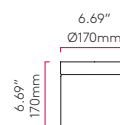

SABINA 170

SQUARE

PC 7638

E26 1 x 60w max (excl.)