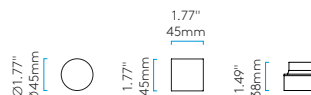

45 ROUND / 45 SQUARE

▼ 350mA remote power supply required
▼▼ 700mA remote power supply required