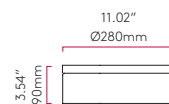

SABINA 280

Suitable for 4" octagon box fit