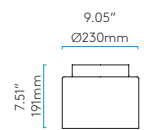

Suitable for 4" octagon box fit