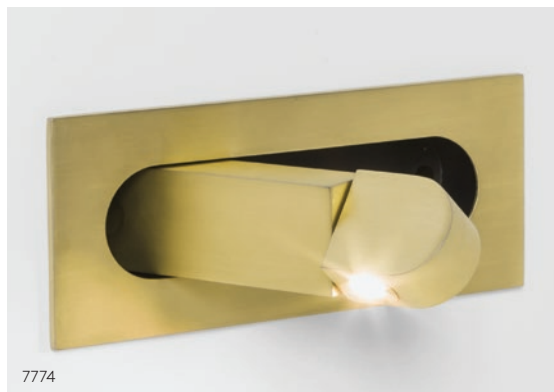

LED

7774

DIGIT

CLASS 1

PC 7209 MN 7210 Br 7211 MG 7774

● LED 3w (incl.) 2700K 114 lm CRI 80

This product can be oriented for use on either the left or right hand side of the bed.

Switches on when opened.

Supplied with integral junction box