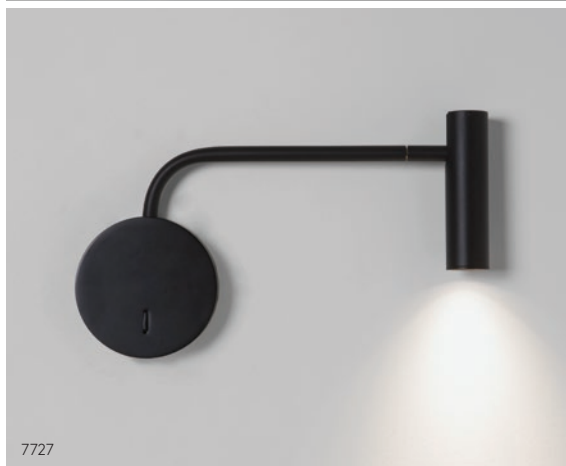

ENNA WALL

CLASS 1

Wh 7726 Bk 7727 MG 7728

● LED 3w (incl.) 2700K 116 lm CRI 80

Suitable for 4" x 4" octagon box fit