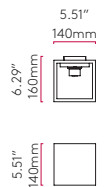

This product can be oriented for use on either the left or right hand side of the bed.

Switches on when opened.

Supplied with integral junction box

PIENZA LED

CLASS 1 

P 7447

● LED 2 x 3w (incl.) 3000K 198 lm CRI 80