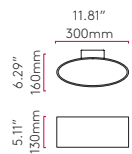

TOKYO CLASSIC

CLASS 1

PC WG 7749

E26 1 x 60w max (excl.)

Suitable for either 4" x 4" octagon box or 3" x 2" switch box mounting.