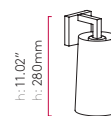

w:120 d:135mm
w:4.72" d:5.31"

CONE 195 *

Wh	4076
Bk	----
Pu	----

Suitable for 4" x 4" octagon box fit
* Shades sold separately

7290 + 4065

SOFIA WALL

CLASS 1

PC 7289 **MN** 7290