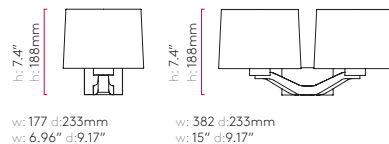

TWIN

PC 7658
MN 7659
Br 7660
E26 2 x 60w max (excl.)

TAPERED DRUM 135 *

- Wh 4049
- Bk 4050
- Oy 4064

Canopy supplied, suitable for either 4" octagon box or 1/2" conduit mounting
* Shades sold separately