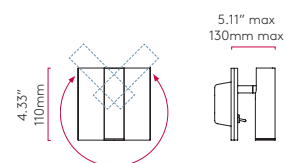

UNSWITCHED

PC 7759   **MN** 7758   **Br** 7757   **Wh** 7760   **Bk** 7761   **MG** 7756

● LED 3w (incl.) 2700K 95 lm CRI 80

Suitable for 4" x 4" octagon box fit