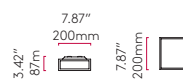

200

PC 7649 **Br** 7650

E26 1 x 60w max (excl.)

MASHIKO 200