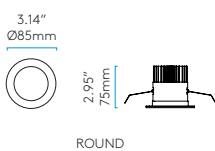

▼ 350mA remote power supply required