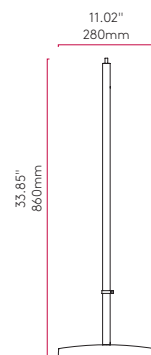

ATELIER FLOOR

* Floor Base for use with: Atelier Arm Assembly (4559,4560,4561)