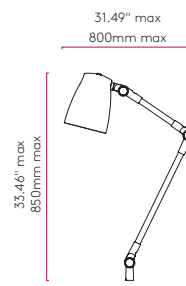

ARM ASSEMBLY*

PA 7738   **Wh** 7740   **Bk** 7739

E26 1 x 29w max (excl.)

ATELIER ARM ASSEMBLY

CLAMP

PA 4568

DESK BASE

PA 4562   **Wh** 4563   **Bk** 4564

* For use with: Atelier Clamp (4568), Atelier Desk Base (4562,4563,4564), Atelier Floor Base (4565,4566,4567)