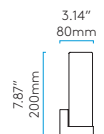

Canopy supplied, suitable for either 4" octagon box or 1/2" conduit mounting

TAKETA

CLASS 1 DAMP LOCATION ADA 

PC 7633

E12 1 x 40w max (excl.)

Suitable for 4" x 4" octagon box fit

KARLA Shown without canopy