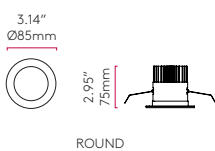

▼ 350mA remote power supply required