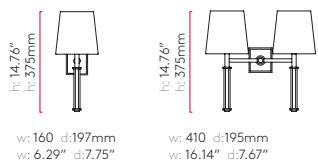

CONE 160 *

- **Wh** 4138
- **Bk** 4139
- **Oy** 4140

Suitable for 4" x 4" octagon box fit
* Shades sold separately