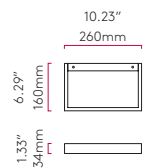

D-LIGHT

CLASS 2*

Wh 7433

● LED 1 x 3w (incl.) 3000K 213 lm CRI 85