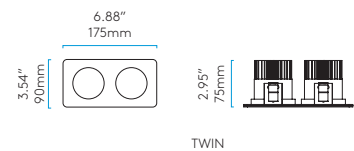

▼ 350mA remote power supply required