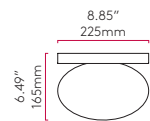

CASTIRO 225

CLASS 1 DAMP LOCATION

PC 7643

E26 1 x 60w max (excl.)

ZEPPO

CLASS 1 DAMP LOCATION

PC 7642

E26 1 x 60w max (excl.)

Suitable for 4" octagon box fit