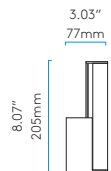

Canopy supplied, suitable for either 4" octagon box or 3" x 2" switch box mounting