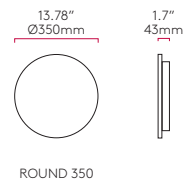

350

P 7795

● LED 13w (incl.) 3000K 477 lm

SQUARE

300

P 7794

● LED 13w (incl.) 3000K 715 lm

Suitable for 4" x 4" octagon box fit