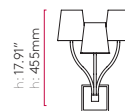

w: 357 d:220mm
w: 14.05" d:8.66"

CONE 145 *

- **Wh** 4129
- **Bk** 4130
- **Oy** 4131