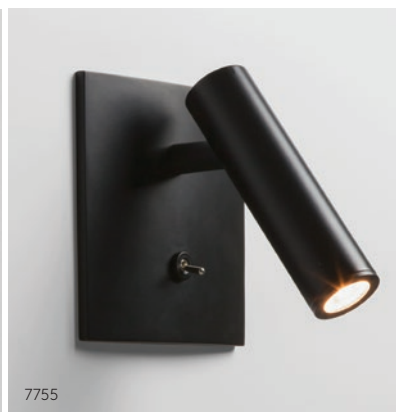

	4049
	4050
	4064

Suitable for 4" x 4" octagon box fit

* Shades sold separately

ENNA WALL

CLASS 1

Wh 7726 Bk 7727 MG 7728

● LED 3w (incl.) 2700K 116 lm CRI 80

Suitable for 4" x 4" octagon box fit