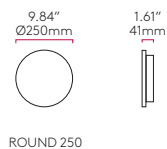

350

P 7795

● LED 13w (incl.) 3000K 477 lm

SQUARE

300

P 7794

● LED 13w (incl.) 3000K 715 lm

Suitable for 4" x 4" octagon box fit