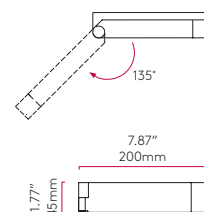

This product can be oriented for use on either the left or right hand side of the bed.

Switches on when opened.

Supplied with integral junction box