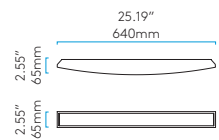

CHORD

CLASS 1 DAMP LOCATION ADA

PC 7442

● LED 7.2w (incl.) 3000K 300 lm CRI 80

Canopy supplied, suitable for either 4" octagon box or 1/2" conduit mounting