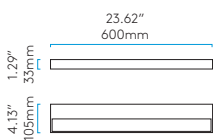

Canopy supplied, suitable for either 4" octagon box or 1/2" conduit mounting