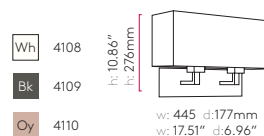

PARK LANE GRANDE

CLASS 1

TWIN

PC 7294 **MN** 7295 **Br** 7296

E26 2 x 60w max (excl.)

PARK LANE GRANDE TWIN SHADE *

Suitable for 4" x 4" octagon box fit
* Shades sold separately