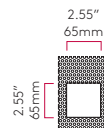

65

Wh 0977

● LED 2w (incl.) 3000K