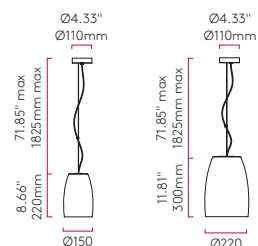

Suitable for 4" octagon box fit