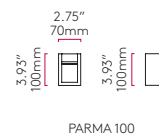

Canopy supplied, suitable for either 1/2" conduit or 4" octagon box mounting

PARMA

CLASS 1 ADA 

100

P 7445 ● LED 3w (incl.) 3000K 104 lm CRI 80

160

P 7453 ● LED 2 x 3w (incl.) 3000K 134 lm CRI 80

● 255