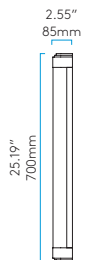

MONZA 900: Suitable for either 4" octagon box or 1/2" conduit mounting

BELGRAVIA 700 Shown with canopy

BELGRAVIA

700

PC 7324

CLASS 1 DAMP LOCATION ADA 

T5 HO 1 x 24w max (excl.)

Canopy supplied, suitable for either 4" octagon box or 1/2" conduit mounting