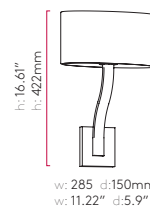

Suitable for 4" x 4" octagon box fit
* Shades sold separately