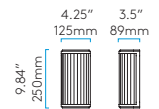

900

 7332

T5 HO 1 x 39w max (excl.)

MONZA CLASSIC 250

MONZA 600

MONZA 900

CLASSIC 250: Suitable for 4" x 4" octagon box fit

MONZA 600: Suitable for either 4" octagon box or 1/2" conduit mounting