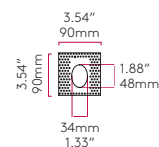

LEROS TRIMLESS

CLASS 2*

Wh 7418

● LED 1w (incl.) 2700K 30 lm CRI 80