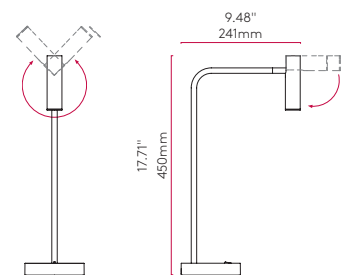

ENNA

DESK

Wh 7723

Bk 7724

MG 7725

● LED 3w (incl.) 3000K 124 lm CRI 80

CLASS 1