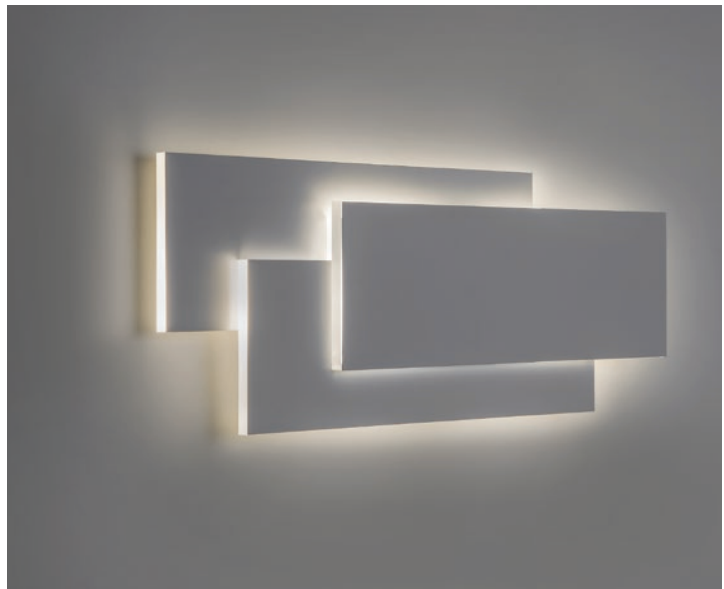

TOKYO CLASSIC (7749)

TOKYO CLASSIC

CLASS 1 

PC WG 7749

E26 1 x 60w max (excl.)

Suitable for either 4" x 4" octagon box or 3" x 2" switch box mounting.

EDGE 560

CLASS 1