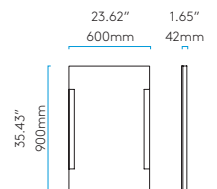

IMOLA 900 LED

CLASS 1 DAMP LOCATION ADA

Mi PC 7636

● LED 13w (incl.) 3000K CRI 80

Suitable for either 4" octagon box or 1/2" conduit mounting