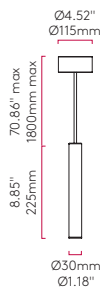

PC 7703 **Bk** **PC** 7704 **Cr** 7705 E26 1 x 72w max (excl.)

Suitable for 4" octagon box fit

PENDANTS

ARIANA

CLASS 1 

 7787

● LED 3w (incl.) 2700K 127 lm CRI 80

Suitable for 4" octagon box fit