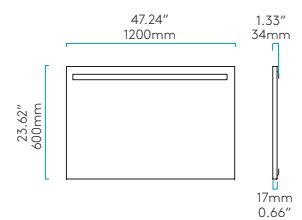

CLASS 1 DAMP LOCATION ADA 

900

Mi 7635

● LED 22w (incl.) 3000K CRI 80

1200

Mi 7634

● LED 14.4w (incl.) 3000K CRI 80

Suitable for 4" octagon box fit