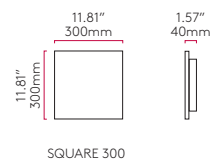

350

P 7795

● LED 13w (incl.) 3000K 477 lm

SQUARE

300

P 7794

● LED 13w (incl.) 3000K 715 lm

Suitable for 4" x 4" octagon box fit