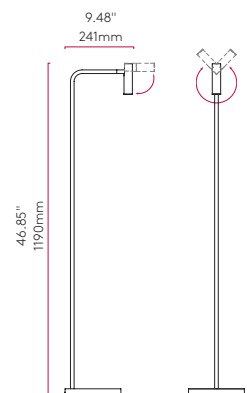

TABLE & FLOOR

ENNA

CLASS 1

FLOOR

Wh 7729

Bk 7730

MG 7731

● LED 3w (incl.) 3000K 124 lm CRI 80