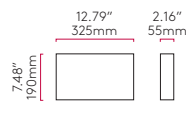

325

P 7444 ● LED 14w (incl.) 3000K 1200 lm CRI 80

RIO 325

Rio 190: Suitable for either 4" octagon box or 1/2" conduit mounting
Rio 325: Canopy supplied. Suitable for 4" octagon box, 1/2" conduit or 3" x 2" switch box mounting