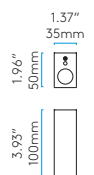

BLOC

CLASS 2[†] DAMP LOCATION ADA

- PC 7428
- MN 7429
- PS 7430
- Wh 7431

● LED 2 x 1w (incl.) 3000K 58 lm CRI 80