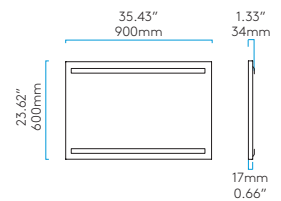

CLASS 1 DAMP LOCATION ADA 

900

Mi 7635

● LED 22w (incl.) 3000K CRI 80

1200

Mi 7634

● LED 14.4w (incl.) 3000K CRI 80

Suitable for 4" octagon box fit