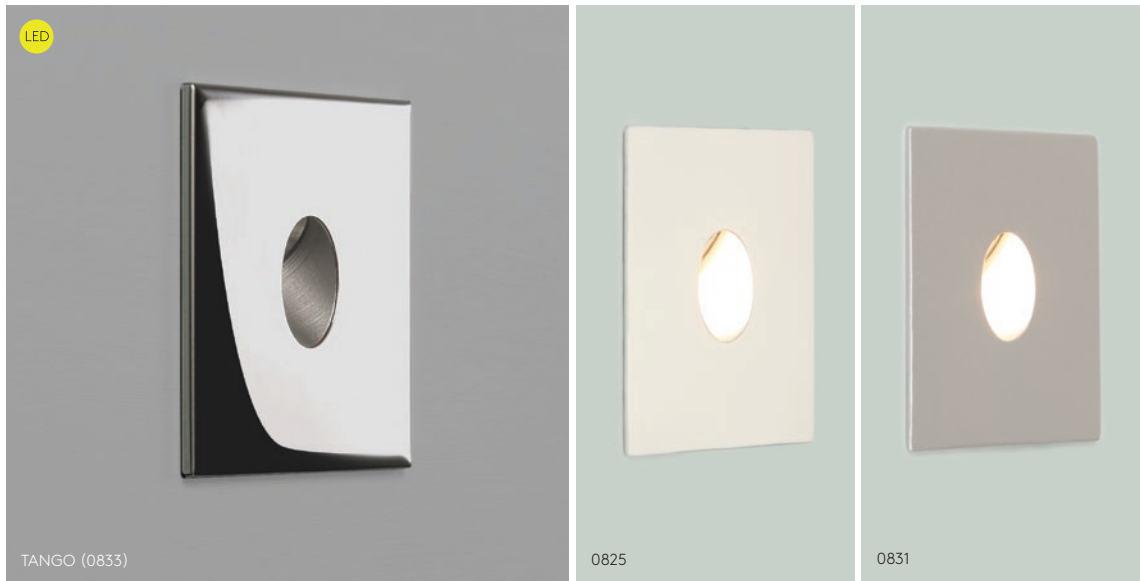

CLASS 2*

Wh 7512

● LED 1w (incl.) 2700K 40 lm CRI 80

*350mA remote power supply required

Recessed in drywall

MARKER LIGHTS

TANGO

CLASS 2* DAMP LOCATION ADA 