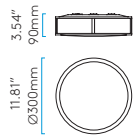

MASHIKO 300

400

PC 7648

E26 3 x 43w max (excl.)