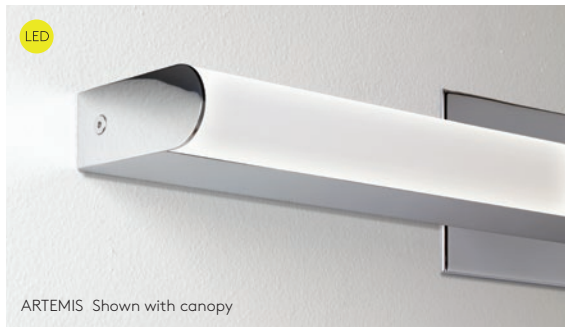

ARTEMIS

CLASS 1 DAMP LOCATION ADA

600

PC 7239

● LED 7.2w (incl.) 3000K 534 lm CRI 80

900

PC 7240

● LED 10.8w (incl.) 3000K 810 lm CRI 80

SPARTA

CLASS 1 DAMP LOCATION ADA

600

PC 7241

● LED 7.2w (incl.) 3000K 475 lm CRI 80

900

PC 7242

● LED 10.8w (incl.) 3000K 836 lm CRI 80

Canopy supplied, suitable for either 4" octagon box or 1/2" conduit mounting