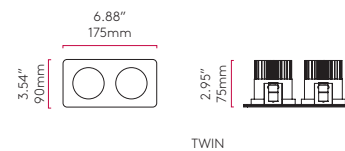

▼ 350mA remote power supply required