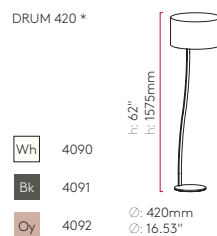

* Shades sold separately