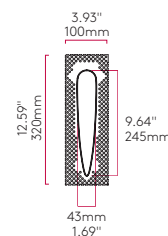

OLYMPUS TRIMLESS

CLASS 2*

Wh 7512

● LED 1w (incl.) 2700K 40 lm CRI 80

*350mA remote power supply required

Recessed in drywall