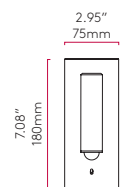

UNSWITCHED

- PC 7223
- AA 7224
- Br 7225
- Wh 7226
- MG 7772

● LED 3w (incl.) 3000K 80 lm CRI 80

Supplied with integral junction box