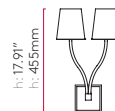

w: 304 d:180mm
w: 11.96" d:7.08"