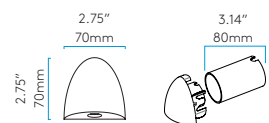

● LED 2 x 1w (incl.) 3000K 58 lm CRI 80

†350mA remote power supply required
 Suitable for 1/2" conduit mounting only

MARKER LIGHTS

ORPHEUS

CLASS 2* DAMP LOCATION ADA 

PC 7369 **Wh** 7370

● LED 3w (incl.) 2700K 65 lm CRI 80