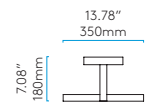

● LED 3.6w (incl.) 3000K 293 lm CRI 80

Canopy supplied, suitable for either 4" octagon box or 3" x 2" box mounting

KASHIMA

CLASS 1 DAMP LOCATION

350 LED

PC 7439

● LED 3.6w (incl.) 3000K 165 lm CRI 80

KASHIMA 350 LED