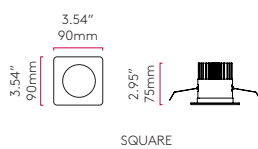

▼ 350mA remote power supply required