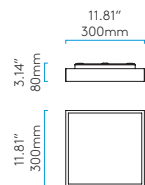

E26 4 x 40w max (excl.)

Suitable for 4" octagon box fit

CEILING

TAKETA LED

CLASS 1 DAMP LOCATION

PC 7654

● LED 17.7w (incl.) 2700K 820 lm CRI 80

Suitable for 4" octagon box fit