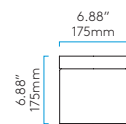

SQUARE

PC 7638

E26 1 x 60w max (excl.)

SABINA SQUARE