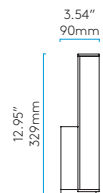

Canopy supplied, suitable for either 4" octagon box or 1/2" conduit mounting