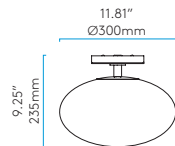

Suitable for 4" octagon box fit