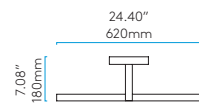

620 LED

PC 7440

● LED 7.2w (incl.) 3000K 387 lm CRI 80

KASHIMA 620 LED

Suitable for either 4" octagon box or 1/2" conduit mounting