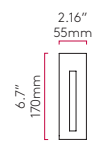

BORG0 55

55 WALL BOX (1817)
h.116mm w.52mm d.100mm
h.4.56" w.2.04" d.3.93"

BORG0 90

90 WALL BOX (1818)
h.108mm w.100mm d.87mm
h.4.25" w.3.93" d.3.42"

▼ **700mA remote power supply required**

A wall box accessory is available for installation of the Borge range into brick walls.