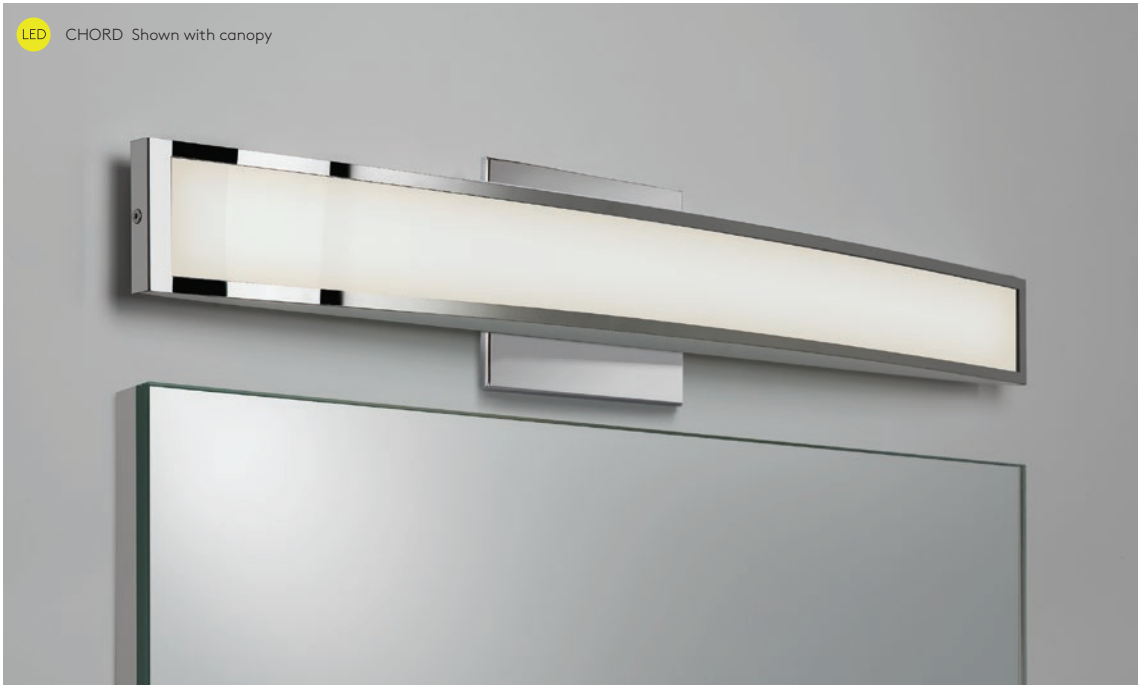

CHORD

CLASS 1 DAMP LOCATION ADA

PC 7442

● LED 7.2w (incl.) 3000K 300 lm CRI 80

Canopy supplied, suitable for either 4" octagon box or 1/2" conduit mounting