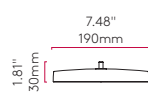

ATELIER DESK BASE

* For use with: Atelier Clamp (4568), Atelier Desk Base (4562,4563,4564), Atelier Floor Base (4565,4566,4567)