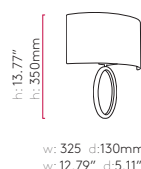

LIMA

CLASS 1

- PC 7305
- MN 7307
- Br 7308
- MG 7306

E26 1 x 60w max (excl.)

LIMA SHADE *

- Wh 4135
- Bk 4136
- Oy 4137

Suitable for 4" x 4" octagon box fit
* Shades sold separately