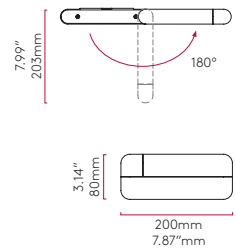

CORSA

CLASS 1

PC 7215   **MN** 7216   **Br** 7218

● LED 1w (incl.) 2700K 61 lm CRI 80

This product can be oriented for use on either the left or right hand side of the bed.

Switches on when opened.

Supplied with integral junction box