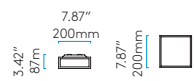

MASHIKO 400

Suitable for 4" octagon box fit

CEILING

MASHIKO

CLASS 1 DAMP LOCATION

MASHIKO 200

200

PC 7649 Br 7650