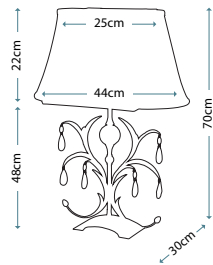

LILY

LL/TL

Table Lamp made of steel and finished in a unique deep Metallic Bronze patina. It is adorned with smoked cut glass droplets and includes a Light Brown 46cm oblong Empire shade.

Max. Wattage: 1 x 60W E27