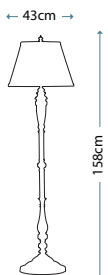

LINCOLNDALE
FE/LINCOLNDALEFL

Astral Bronze floor lamp including Natural textured linen shade.

Max. Wattage: 1 x 60W E27