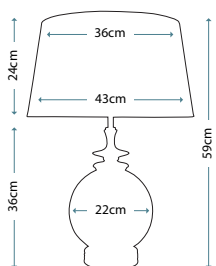

OSIRIS
Osiris Green Orb Lamp
Lamp Base
LUI/OSIRIS
Lamp Shade
Brown 43cm Shade with Gold Lining
LUI/LS1018
Max. Wattage: 1 x 60W E27