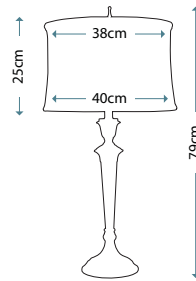

Max. Wattage: 2 x 60W E27

Shades are included

SYRACUSE BB

SF/SYRACUSE BB

Zinc cast table lamp with Burnished Brass finish, including Oyster silk sheen shade.

Max. Wattage: 1 x 60W E27

SYRACUSE AN

SF/SYRACUSE AN