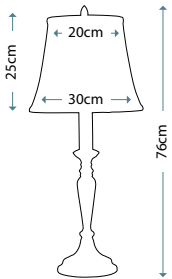

RYE

SF/RYE

Zinc cast buffet lamp with Antique Brass finish, including Ivory Shadow shade.

Max. Wattage: 1 x 60W E27