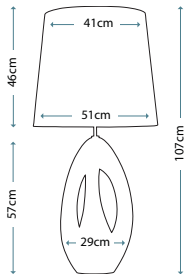

SPINNAKER BZ

Spinnaker Bronze Lamp

Lamp Base

LUI/SPINNAKER BZ

Lamp Shade

Camel 51cm Tapered Drum Shade
LUI/LS1121

Max. Wattage: 1 x 60W E27