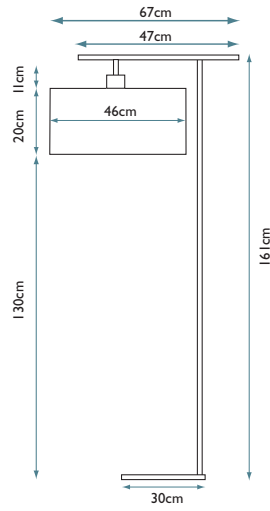

Lamp Shade Option B

46cm Cylinder - Fortune Steel
HQ/CY46 STEELFT9