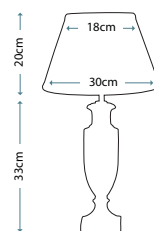

APHRODITE SMALL

Off White Small Lamp

Lamp Base

LUI/APHRODITE SM

Lamp Shade

Ivory 30cm Cotton Fine Pleat Shade
LUI/LS1052

Max. Wattage: 1 x 60W E27

Order lampshades seperately