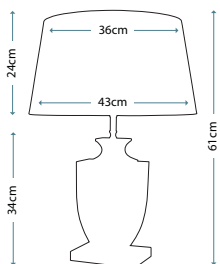

LIONA
Liona Clear Crystal Trophy Lamp
Lamp Base
LUI/LIONA
Lamp Shade
Silver 43cm Shade with Silver Lining
LUI/LS1019
Max. Wattage: 1 x 60W E27