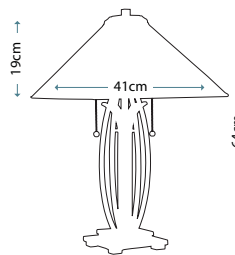

ASHEVILLE
QZ/ASHEVILLE/TL

Table lamp in Valiant Bronze finish, including Tiffany glass shade with 44 pieces. (See Asheville family on p343.)

Max. Wattage: 2 x 60W E27