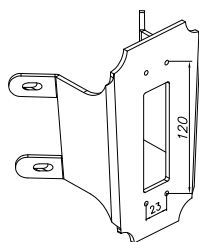

CORNER BRACKETS

The corner brackets shown are all designed for use with our ranges of outdoor lanterns. Please refer to the description on each product page to see the appropriate Corner Bracket to be used. (Not all models have a corner bracket available). Corner brackets 2, 3 and 5 are suitable for Elstead branded products. Corner brackets 4, 6, 7, 8 and 9 are suitable for Norlys branded products.

C/BKT4