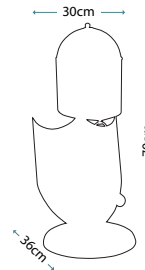

CRUSADER
CRUSADER/TL BBRZ

Steel Table Lamp hand crafted to a design influenced from historic days gone by. It is finished in a Burnished Bronze patina and is sure to be a conversation piece wherever it is placed.

Max. Wattage: 11W GX53 (lamp included)