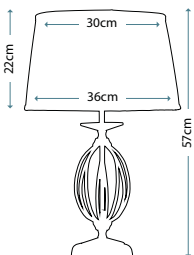

AEGEAN
AG/TL PB

Table Lamp featuring a hand forged steel scroll that is finished in Polished Brass. It is topped and tailed with beautiful cut glass sconces and includes an Ivory 36cm cotton Empire shade.

Max. Wattage: 1 x 60W E27