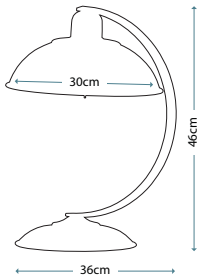

FRANKLIN GREEN

FRANKLIN GREEN

A retro bureau desk lamp finished in a Reed Green enamel paint with a Polished Chrome arch.

Max. Wattage: 1 x 60W E27