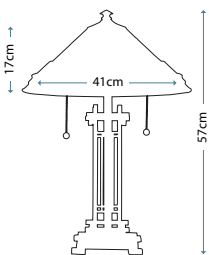

CHASTAIN
QZ/CHASTAIN/TL

Desk lamp in Vintage Bronze finish, including Tiffany glass shade with 140 pieces. (See pendant on p346.)

Max. Wattage: 2 x 60W E27