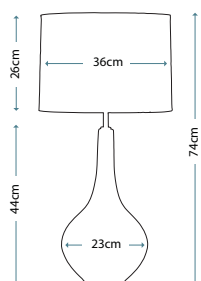

Alba Cream/Grey Lamp

Lamp Base

LUI/ALBA CREAM

Lamp Shade

Stone 30cm Suedette Cube Shade LUI/LS1016

Max. Wattage: 1 x 60W E27

Order lampshades seperately

JOB
Job Bronze Metallic Lamp
Lamp Base
LUI/JOB
Lamp Shade
Bronze 36cm Cylinder Shade
LUI/LS1087
Max. Wattage: 1 x 60W E27