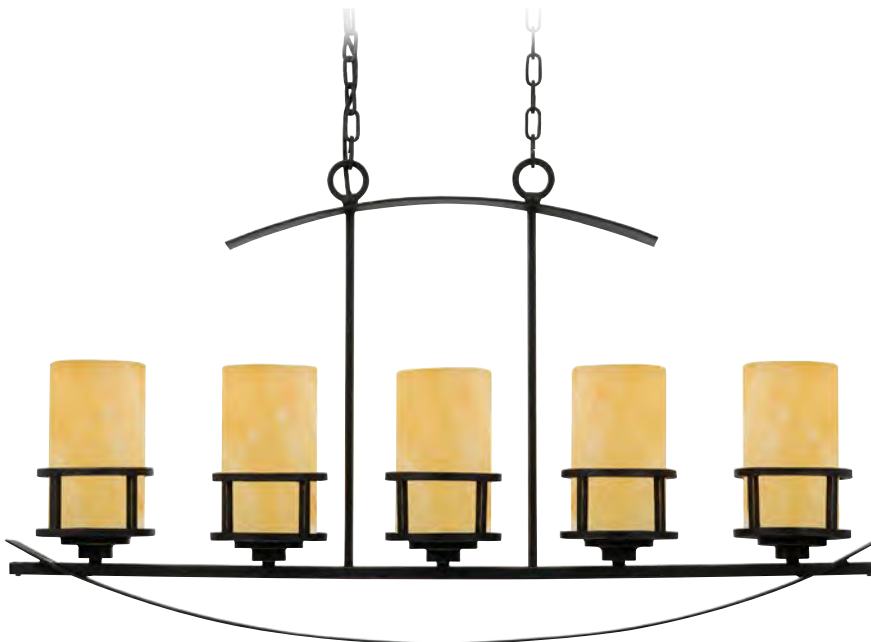

QZ/KYLE5/ISLE