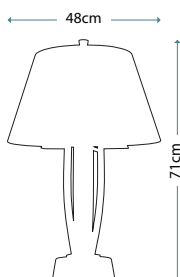

SILVERSHORE

FE/SILVERSHORE TL

Polished Nickel table lamp including White cotton hard-backed fabric shade.

Max. Wattage: 1 x 60W E27

Shades are included