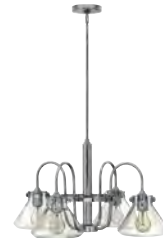

CHANDON
Sterling
p88-89

CHANTILLY
Palladian Bronze
p293

CHARTWELL
Black
p316

CHRISTINA
Silver/Gold
p174-175

CITY LIGHTS
Classic Pewter
p74-75

CONFETTI
Old Silver
p105

CONGRESS
Brushed Caramel
p239

CONGRESS
Chrome
p238