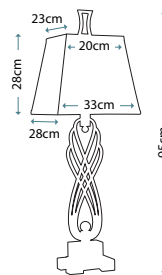

TRIHEART BUFFET LAMP

QZ/TRIHEART/TLB

Buffet lamp in Antique Brass finish with a black base, including Tan rectangle linen shade with trim.

Max. Wattage: 1 x 100W E27