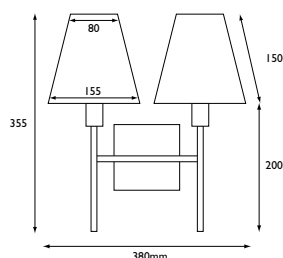

HQ/LUCERNE 4LT
shown with Juniper Slate shades

Code	Description	Max. Wattage	Lampshade	Colour	Shade Ref.
HQ/LUCERNE 1LT	1lt Wall Light	25W E14	15cm Cone	Manhattan Grape 2129	HQ/CO15-2129
HQ/LUCERNE 2LT	2lt Wall Light	25W E14	15cm Cone	Juniper Slate 3404	HQ/CO15-3404
HQ/LUCERNE 4LT	4lt Chandelier	25W E14	15cm Cone	Juniper Slate 3404	HQ/CO15-3404
HQ/LUCERNE 6LT	6lt Chandelier	25W E14	15cm Cone	Manhattan Grape 2129	HQ/CO15-2129

N.B. Please order fitting then separate choice of shade. Shades can be mixed and matched.