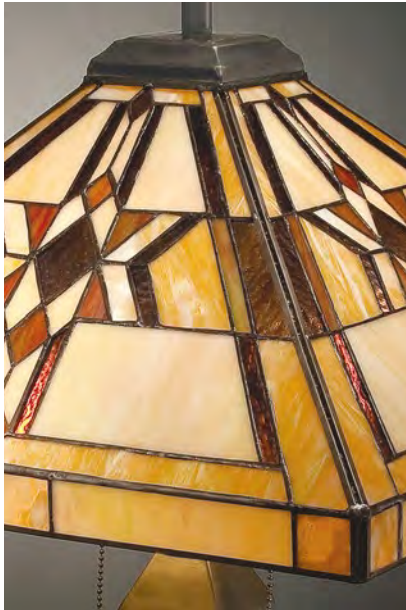

FINTON

This classic American Mission style collection features warm colour tones of amber, brown and buttery yellow, creating an inviting appeal. The Vintage Bronze finish authenticates the historic design.

Finton Detail