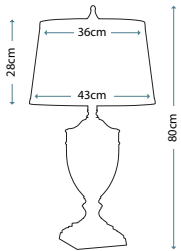

Max. Wattage: 1 x 60W E27

DENNISON PN

QZ/DENNISON PN

Glass and metal table lamp in Polished Nickel finish, including Tan hardback fabric shade with double trim.

Max. Wattage: 1 x 100W E27

DENNISON PB

QZ/DENNISON PB