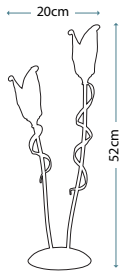

FLY
FLY/TL2

Table Lamp with decorative tulip shaped glass shades. Finished in a unique Black/Silver/Gold patina.

Max. Wattage: 2 x 40W G9
(lamps included)