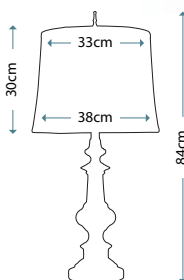

Max. Wattage: 1 x 60W E27

HAMPTON

SF/HAMPTON

Zinc cast table lamp with Milano Silver finish, including Off-white silk Shantung shade.

Max. Wattage: 1 x 60W E27

WASHINGTON AB

SF/WASHINGTON AB

Zinc cast table lamp with Antique Brass finish, including Ivory Shadow shade.