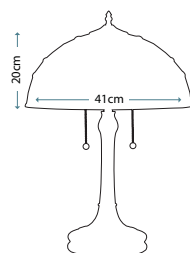

KAMI TABLE LAMP

QZ/KAMI/TL

Table lamp in Vintage Bronze finish, including Tiffany glass shade with 366 pieces. (See Kami family on p348.)

Max. Wattage: 2 x 60W E27