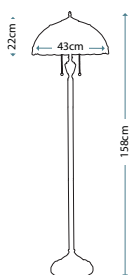

LARISSA FLOOR LAMP
QZ/LARISSA/FL

Floor lamp in Vintage Bronze finish, including Tiffany glass shade with 426 pieces.

Max. Wattage: 2 x 100W E27