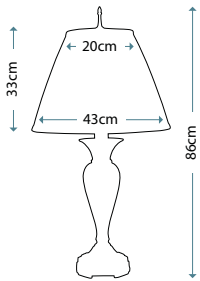

CHATTANOOGA

SF/CHATTANOOGA

Zinc cast table lamp with Roman Bronze finish, including Ivory Shadow box pleat shade.

Max. Wattage: 1 x 60W E27