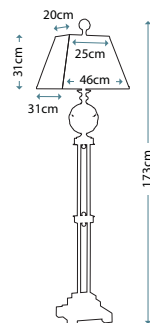

PALMETTA TABLE LAMP
QZ/PALMETTA/TL

Table lamp in Silver and Black finishes with Antique Ivory leaf ornament, including White square linen shade with trim.

Max. Wattage: 1 x 100W E27

PALMETTA FLOOR LAMP
QZ/PALMETTA/FL