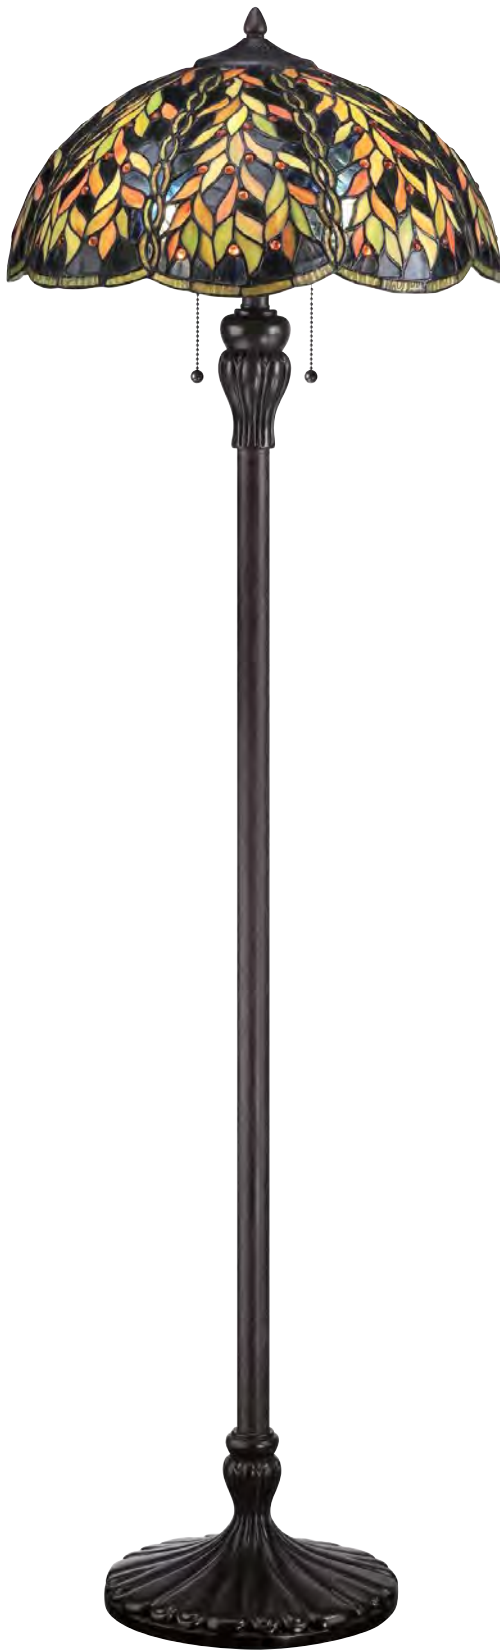

The forest and lush greens used on this organic motif enhances the intricate leaf pattern used on the shade and base. Belle is a perfect blend of natural elegance and traditional appeal. The shade contains 632 art glass pieces that are hand-assembled using the copper-foil technique developed by Louis Comfort Tiffany. The beautiful Imperial Bronze base is captivating with its delicate and open style. It is sure to enhance any rooms' décor.

QZ/BELLE/FL
632 pieces of glass