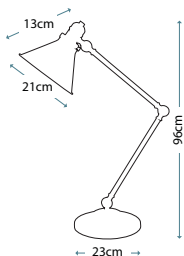

PROVENCE

PV/TL PN

Using a blend of brass and steel components this table lamp has a Polished Nickel finish.

Max. Wattage: 1 x 60W E27