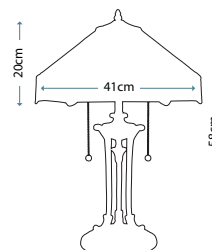

INDUS
QZ/INDUS/TL

Table lamp in Vintage Bronze finish, including Tiffany glass shade with 120 pieces.

Max. Wattage: 2 x 60W E27

Shades are included