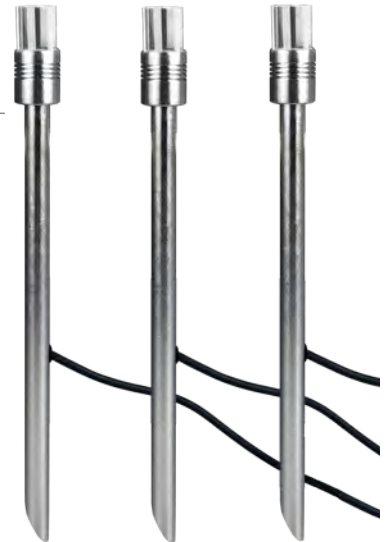

AMBLESIDE 3

Starter kit includes: 3 x 12V Ambient lights, 3 x Spikes

Product Code: GZCC/AMBLE 3S

Material/Colour: Anodised Aluminium

Dimensions: H: 73mm W: 30mm

Spike: 350mm

Light Source: 3 x 6 * 0.1W LED

IP Rating: IP54