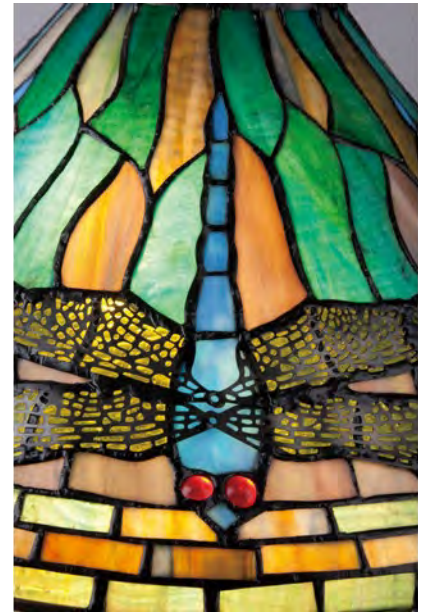

King Detail