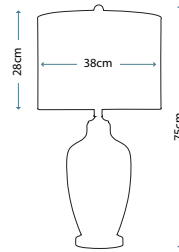

NICOLLS

QZ/NICOLLS

Mercury glass table lamp, including Beige fine grain linen hardback shade.

Max. Wattage: 1 x 100W E27