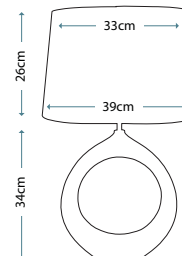

LIBERO GOLD

Libero Gold Leaf Lamp

Lamp Base

LUI/LIBERO GOLD

Lamp Shade

Gold Striped 40cm Oval Shade
LUI/LS1110

Max. Wattage: 1 x 60W E27

OSCAR BZ