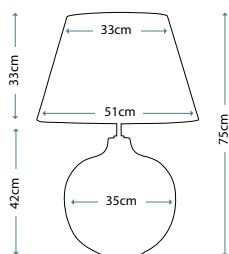

Alba Cream/Grey Lamp

Lamp Base

LUI/ALBA CREAM

Lamp Shade

Stone 30cm Suedette Cube Shade LUI/LS1016

Max. Wattage: 1 x 60W E27

Order lampshades seperately

JOB
Job Bronze Metallic Lamp
Lamp Base
LUI/JOB
Lamp Shade
Bronze 36cm Cylinder Shade
LUI/LS1087
Max. Wattage: 1 x 60W E27