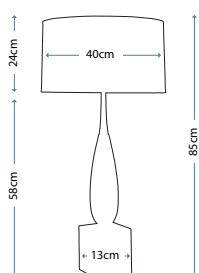

SOLOMON SILVER
Solomon Silver Leaf Lamp
Lamp Base
LUI/SOLOMON SILV
Lamp Shade
Charcoal 40cm Cylinder Shade
LUI/LS1002
Max. Wattage: 1 x 60W E27