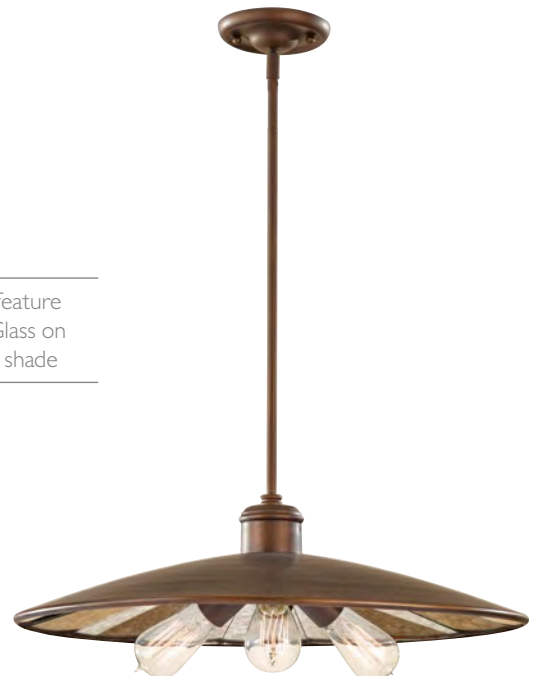

These products feature
Antique Mirror Glass on
the inside of the shade

FE/URBANRWL/3P/E