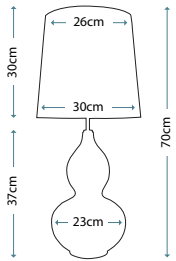

LAPIS GOURD

Blue Gourd Lamp

Lamp Base

LUI/LAPIS GOURD

Lamp Shade

Manhattan Pewter 30cm Tapered Drum
HQ/TD30-2134

Max. Wattage: 1 x 60W E27