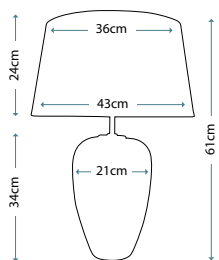

DEMETER

Demeter Green & Brown Lamp

Lamp Base

LUI/DEMETER

Lamp Shade

Brown 43cm Shade with Gold Lining
LUI/LS1018

Max. Wattage: 1 x 60W E27