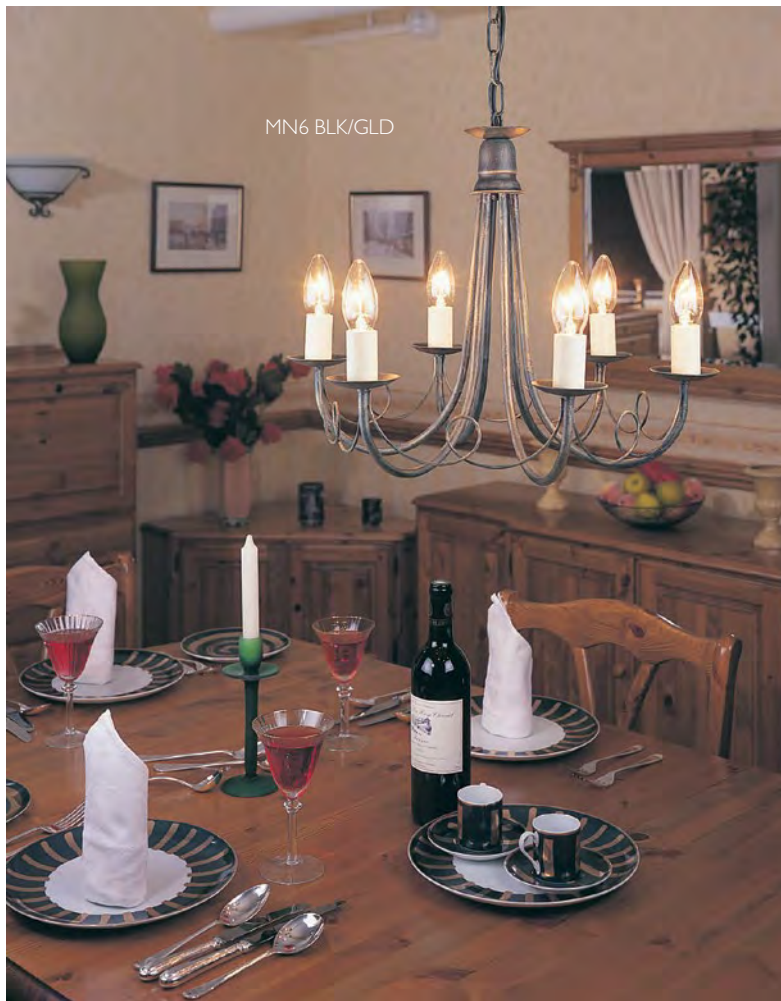

An elegant range of compact Gothic fittings designed especially for lower ceilings. With its pleasing looped drapes, easy conversion to semi-flush, as well as its ability to accept optional glass, this range is as versatile as it is attractive. Available in Black, Black/Gold and Ivory/Gold finishes.

MN6 BLK/GLD