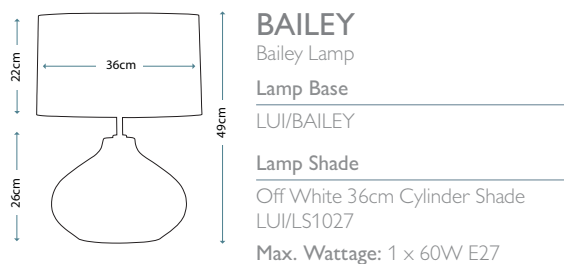

Alba Cream/Grey Lamp

Lamp Base

LUI/ALBA CREAM

Lamp Shade

Stone 30cm Suedette Cube Shade LUI/LS1016

Max. Wattage: 1 x 60W E27

Order lampshades seperately

JOB
Job Bronze Metallic Lamp
Lamp Base
LUI/JOB
Lamp Shade
Bronze 36cm Cylinder Shade
LUI/LS1087
Max. Wattage: 1 x 60W E27