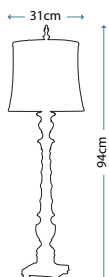

PARK RIDGE

FE/PARK RIDGE TL

Silver Leaf Sienna table lamp including Biscuit Shantung fabric shade.

Max. Wattage: 1 x 60W E27