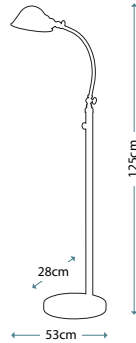

**THOMPSON
FLOOR LAMP**

QZ/THOMPSON/FLBN

LED Floor Lamp in Brushed Nickel with semi gloss finish.

Max. Wattage: 7W LED (lamps included)

**THOMPSON
FLOOR LAMP**

QZ/THOMPSON/FLAB

LED Floor Lamp in Aged Brass finish.

Max. Wattage: 7W LED (lamps included)

VIVID COLLECTION

Lighting has evolved to include designs that are not only beautiful but energy-efficient as well. Proper illumination is key and the LED bulb is perfect for providing bright light when you need it. If you prefer a more ambient glow, there is an adjustable dimmer knob on the base.

**THOMPSON
TABLE LAMP**

QZ/THOMPSON/TLBN

LED Desk Lamp in Brushed Nickel with semi gloss finish.

Max. Wattage: 7W LED (lamps included)

**THOMPSON
TABLE LAMP**

QZ/THOMPSON/TLAB

LED Desk Lamp in Aged Brass finish.

Max. Wattage: 7W LED (lamps included)

Shades are included