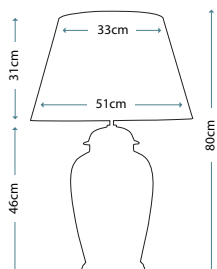

BLACK BIRDS TJL
Large Black Birds Temple Jar Lamp
Lamp Base
LUI/BLKBIRDS TJL
Lamp Shade
Bronze 51cm Empire Shade
LUI/LS1131
Max. Wattage: 1 x 60W E27