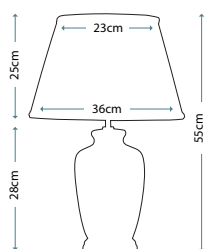

ETCHED BIRDS

Brown Etched Birds Lamp

Lamp Base

LUI/ETCHED BIRDS

Lamp Shade

Grey/Brown 36cm Round Box Pleat Shade
LUI/LS1119

Max. Wattage: 1 x 60W E27