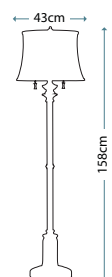

STATEROOM FL BB

FE/STATERM FL BB

Bali Brass floor lamp including White cotton linen shade.

Max. Wattage: 2 x 60W E27