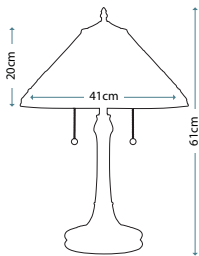

KING TABLE LAMP

QZ/KING/TL

Table lamp in Vintage Bronze finish, including Tiffany glass shade with 318 pieces.

Max. Wattage: 2 x 60W E27