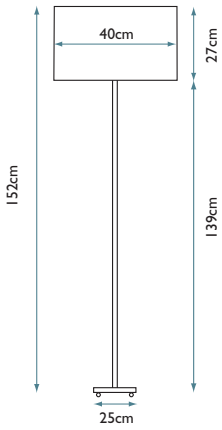

BUBBLE FL

Bubble Floor Lamp

Lamp Base

HQ/BUBBLE FL

Lamp Shade Option A

40cm Drum - Precious Cream
HQ/DR40 CREAMPR8

Lamp Shade Option B

40cm Drum - Manhattan Pewter 2134
HQ/DR40-2134

Max. Wattage: 1 x 60W E27

BUBBLE TL

Bubble Table Lamp

Lamp Base

HQ/BUBBLE TL

Lamp Shade Option A

15cm Drum - Precious Cream
HQ/DR15 CREAMPR8

Lamp Shade Option B

15cm Drum - Manhattan Pewter 2134
HQ/DR15-2134

Max. Wattage: 1 x 40W E14