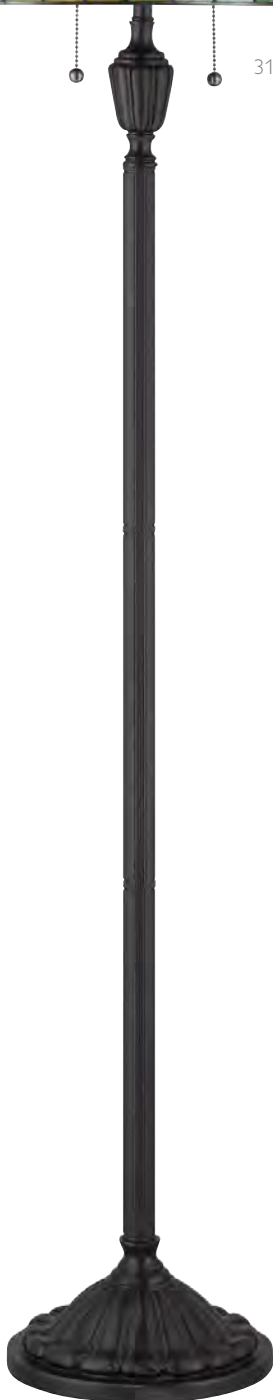

QZ/KING/FL
318 pieces of glass

King Detail

QZ/KING/TL
318 pieces of glass

Code	Description	Height	Width	Projection	Finish	Max Wattage
QZ/KING/FL	Floor Lamp	1575mm	457mm	-	Vintage Bronze	2 x 100W E27
QZ/KING/TL	Table Lamp	610mm	406mm	-	Vintage Bronze	2 x 60W E27