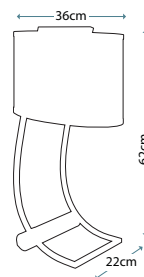

LEX BALI BRASS FE/LEX TL BB

Bali Brass desk lamp including White cotton hard-backed fabric shade.

Max. Wattage: 1 x 60W E27