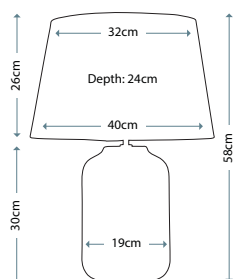

MUSE GREY
Muse Grey Lamp with Lime Shade
Lamp Base
LUI/MUSE GREY
Lamp Shade
Lime 40cm Tapered Shade
LUI/LS1135
Max. Wattage: 1 x 60W E27