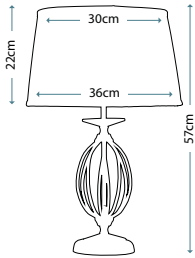

AEGEAN

AG/TL AB

Table Lamp featuring a hand forged steel scroll that is finished in Aged Brass. It is topped and tailed with beautiful cut glass sconces and includes an Ivory 36cm cotton Empire shade.

Max. Wattage: 1 x 60W E27