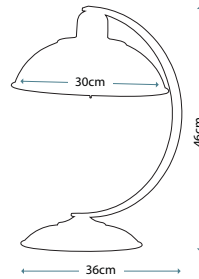

FRANKLIN RED

FRANKLIN RED

A retro bureau desk lamp finished in a Traffic Red enamel paint with a Polished Chrome arch.

Max. Wattage: 1 x 60W E27