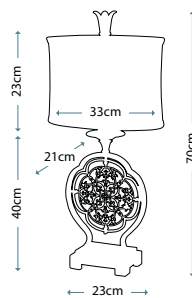

Table lamp with an ornate filigree design, finished in hand applied Bronze & Gold Patina. A light gold, oval 33cm shade is included.

Max. Wattage: 1 x 60W E27