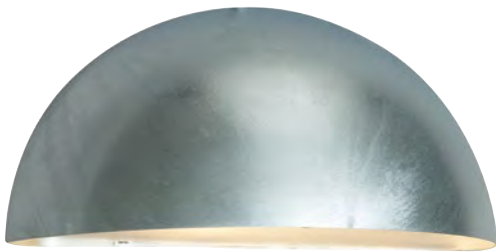

PARIS/L E27 GAL