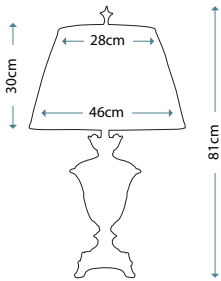

BOSTON

SF/BOSTON

Zinc cast table lamp with Milano Silver finish, including Ivory Shadow box pleat shade.

Max. Wattage: 1 x 60W E27