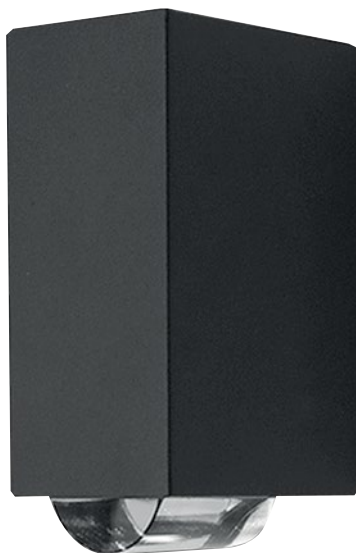

UT/EVANS 1862