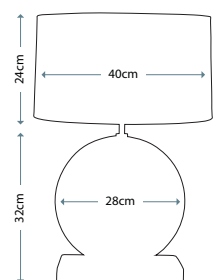

BLACK SWIRL
Black & White Swirl Lamp
Lamp Base
LUI/BLACK SWIRL
Lamp Shade
Charcoal 40cm Cylinder Shade
LUI/LS1002
Max. Wattage: 1 x 60W E27

Order lampshades separately