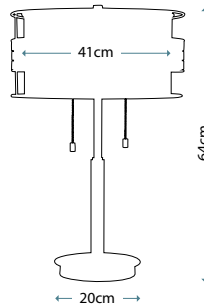

LAGUNA TL

QZ/LAGUNA/TL

Table lamp with Renaissance Copper finish, including mica and mosaic tile cylinder shade.

Max. Wattage: 2 x 60W E27