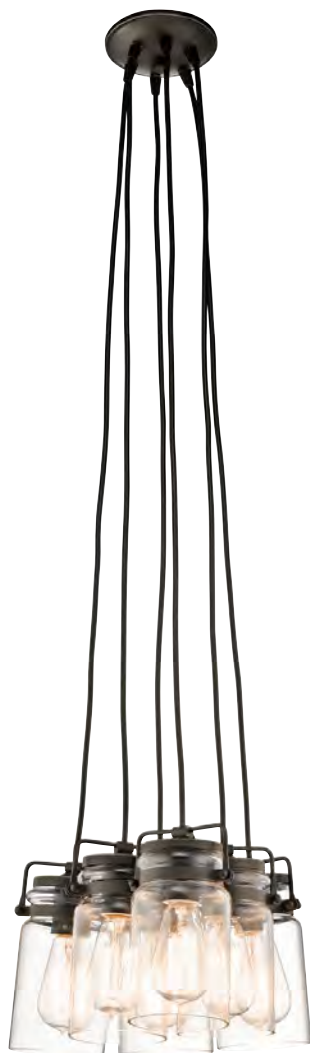

The vintage style of the Brinley collection gives a beautifully modern treatment to the familiar and comfort of canning jars. Used in groups or stand-alone, the Brinley collection is a new touch of home in Olde Bronze.

KL/BRINLEY6 OZ