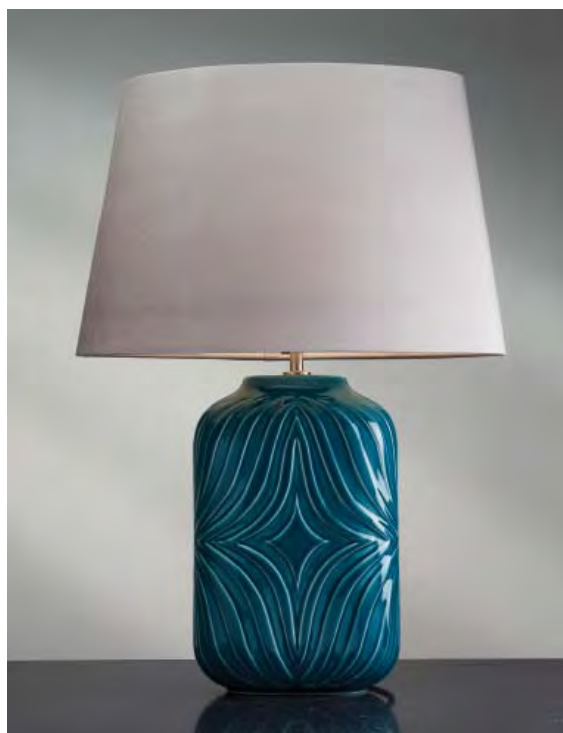

MUSE TURQUOISE
Muse Turquoise Lamp with Grey Shade
Lamp Base
LUI/MUSE TURQSE
Lamp Shade
Gunmetal 40cm Shade with Silver Lining
LUI/LS1125
Max. Wattage: 1 x 60W E27