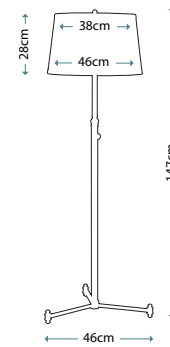

**SOUTHWAY
FLOOR LAMP**
QZ/SOUTHWAY/FL

Floor lamp in Aged Brass finish, including Hardback Geneva White shade.

Max. Wattage: 3 x 75W E27