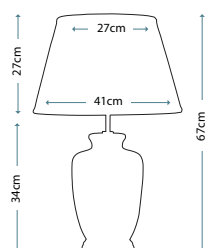

GOLD BIRDS & BERRIES
Gold Birds & Berries Blue Lamp
Lamp Base
LUI/GOLD BIRDS
Lamp Shade
Oyster 41cm Cotton Box Pleat Shade
LUI/LS1040
Max. Wattage: 1 x 60W E27