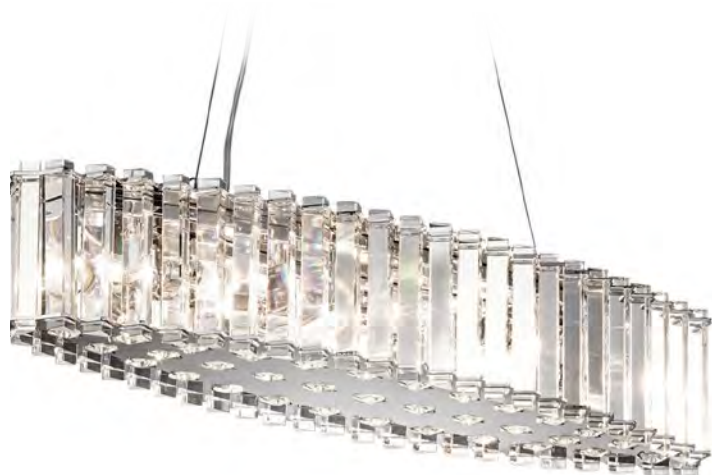

*1 Supplied with 1 x 150mm, 1 x 300mm & 1 x 460mm rods. *2 Supplied with 3 x 300mm & 1 x 150mm rods.

HK/GEMMA2/B SL

HK/GEMMA2/A SL

HK/GEMMA/F SL

HK/GEMMA/P/A SL

HK/GEMMA/P/C SL

Code	Description	Height	Width	Min. Drop	Max. Drop	Projection	Finish	Max Wattage
HK/GEMMA2/B SL	2lt Wall Light	648mm	203mm	-	-	140mm	Silver Leaf	2 x 60W E14
HK/GEMMA2/A SL	2lt Wall Light	279mm	311mm	-	-	133mm	Silver Leaf	2 x 60W E14
HK/GEMMA/F SL	Flush Mount	235mm	419mm	-	-	-	Silver Leaf	3 x 60W E27
HK/GEMMA/P/A SL	Mini Pendant	298mm	260mm	521mm	1416 ^{*1}	-	Silver Leaf	1 x 100W E27
HK/GEMMA/P/B SL	Pendant	400mm	406mm	622mm	1543mm ^{*2}	-	Silver Leaf	3 x 60W E14
HK/GEMMA/P/C SL	Pendant	400mm	540mm	622mm	1543mm ^{*2}	-	Silver Leaf	3 x 100W E27

^{*1} Supplied with 1 x 150mm, 1 x 300mm & 1 x 460mm rods. ^{*2} Supplied with 3 x 300mm & 1 x 150mm rods.

The Crystal Skye collection features triangular crystal prisms that rest inside Chrome details and stand ready to reflect light in a hundred different ways. Rounded crystals on the bottom reflect the inner light.