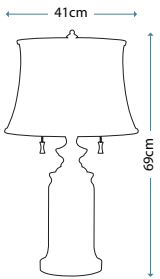

STATEROOM TL AN

FE/STATERM TL AN

Antique Nickel table lamp including True White cotton linen shade.

Max. Wattage: 2 x 60W E27