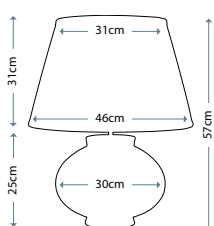

LUSTRE BROWN

Metallic Brown Lustre Lamp

Lamp Base

LUI/LUSTRE BROWN

Lamp Shade

Oyster 46cm Box Pleat Cotton Shade
LUI/LS1062 (18cm shade carrier)

Max. Wattage: 1 x 60W E27