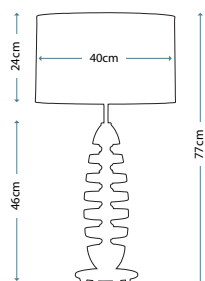

CORDELIA
Cordelia Cream Ceramic Lamp
Lamp Base
LUI/CORDELIA
Lamp Shade
Charcoal 40cm Cylinder Shade
LUI/LS1002
Max. Wattage: 1 x 60W E27