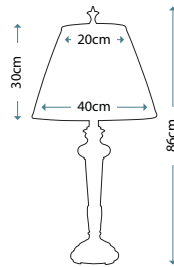

EMPIRE
SF/EMPIRE

Zinc cast table lamp with Roman Bronze finish, including Ivory Shadow side pleat shade.

Max. Wattage: 1 x 60W E27