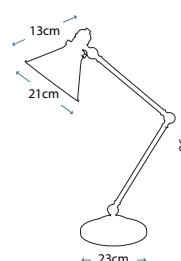

PROVENCE

PV/TL OB

Using a blend of brass and steel components this table lamp has an Old Brass finish.

Max. Wattage: 1 x 60W E27

Lampshades are included