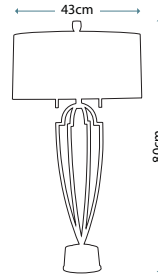

ANSARI

FE/ANSARI TL

Firenze gold/brown marble base table lamp including Mushroom taffeta fabric shade.

Max. Wattage: 2 x 60W E27