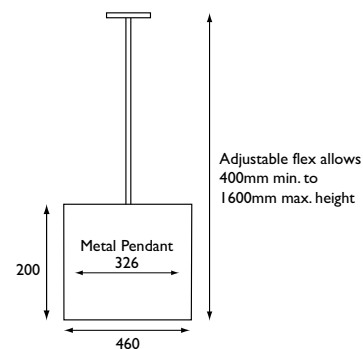

SIENNA PENDANT

The Sienna pendant comprises of three E27 lamp-holders that have a Polished Nickel diffuser and adjustable black textile cord. The lampshades are all handmade, and available in Black, Marine or Cream.

HQ/SIENNA P
shown with shade HQ/CY46 MARINET9