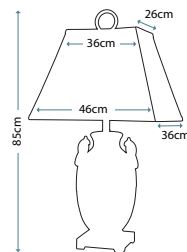

AMPHORA

QZ/AMPHORA

Ceramic turquoise and brown amphora table lamp, including Slubbed Sand linen softback shade.

Max. Wattage: 1 x 100W E27