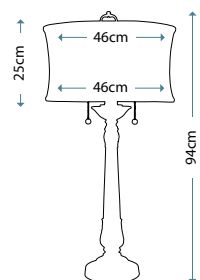

Max. Wattage: 1 x 60W E27

CITY HALL

SF/CITY HALL

Zinc cast table lamp with Smoked Umber finish, including Off-white silk Shantung shade.

Max. Wattage: 1 x 60W E27

PRESIDENTIAL

SF/PRESIDENTIAL

Zinc cast table lamp in Pewter finish, including Ivory Off-white Camelot shade.