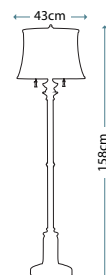

STATEROOM FL AN

FE/STATERM FL AN

Antique Nickel floor lamp including True White cotton linen shade.

Max. Wattage: 2 x 60W E27