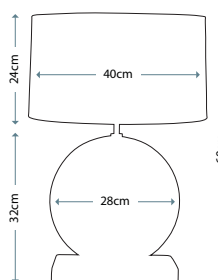

RED SWIRL
Red & Beige Swirl Lamp
Lamp Base
LUI/RED SWIRL
Lamp Shade
Cream 40cm Cylinder Shade
LUI/LS1026
Max. Wattage: 1 x 60W E27