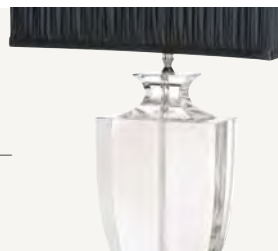

OPTICAL GLASS

p450

Classic designs using hand cut and polished, quality K9 Optical glass which has 12% lead content giving it a substantial weight and shiny finish. Mix and match shades to provide a traditional or contemporary look.