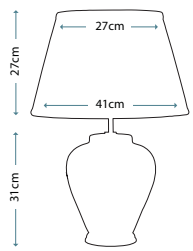

LEAVES BROWN/GOLD
Brown/Gold Leaves Lamp
Lamp Base
LUI/LEAVES BR/GL
Lamp Shade
Oyster 41cm Cotton Fine Pleat Shade LUI/LS1037
Max. Wattage: 1 x 60W E27

Order lampshades seperately