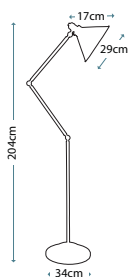

PROVENCE

PV/FL PN

Using a blend of brass and steel components, this floor lamp has a Polished Nickel finish.

Max. Wattage: 1 x 60W E27

PROVENCE

PV/FL OB

Using a blend of brass and steel components this floor lamp has an Old Brass finish.

Max. Wattage: 1 x 60W E27

PROVENCE

PV/FL AB

Using a blend of brass and steel components this floor lamp has an Aged Brass finish.

Max. Wattage: 1 x 60W E27