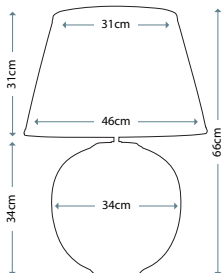

CANTELOUPE LARGE

Large Light Green Lamp

Lamp Base

LUI/CANTELOUPE L

Lamp Shade

Oyster 46cm Box Pleat Cotton Shade
LUI/LS1062 (18cm shade carrier)

Max. Wattage: 1 x 60W E27