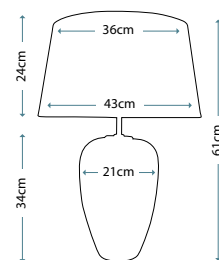

POSEIDON

Poseidon Blue Lamp

Lamp Base

LUI/POSEIDON

Lamp Shade

Silver 43cm Shade with Silver Lining
LUI/LS1019

Max. Wattage: 1 x 60W E27