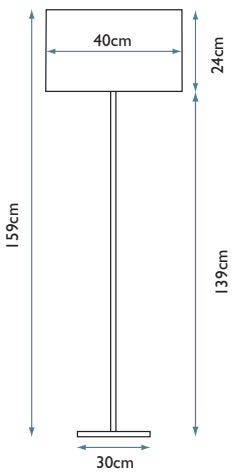

FLOW TL

Flow Table Lamp

Lamp Base

HQ/FLOW TL

Lamp Shade Option A

40cm Cylinder - Chic Ebony
HQ/CY40 EBONY

Lamp Shade Option B

40cm Cylinder - Precious Cream
HQ/CY40 CREAMPR8

Max. Wattage: 1 x 60W E27