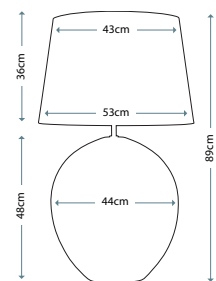

OLHAR
Olhar White & Graphite Lamp
Lamp Base
LUI/OLHAR
Lamp Shade
Silver 53cm Tapered Shade
LUI/LS1112
Max. Wattage: 1 x 60W E27