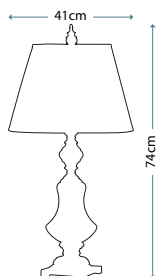

ELIZABETTA

FE/ELIZABETTA TL

Cafe Au Lait Glass/Aged Silver Leaf table lamp including cream colour Shantung fabric shade.

Max. Wattage: 1 x 60W E27