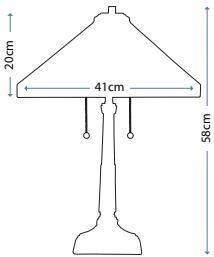

STEPHEN
QZ/STEPHEN/TL

Table lamp in Vintage Bronze finish, including Tiffany glass shade with 248 pieces. (See Stephen family on p342)

Max. Wattage: 2 x 60W E27