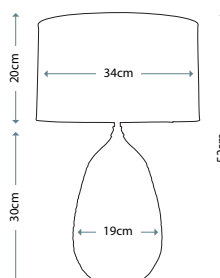

BELINDA
Beige Ceramic Lamp
Lamp Base
LUI/BELINDA
Lamp Shade
Beige 34cm Cylinder Linen Shade
LUI/LS1089
Max. Wattage: 1 x 60W E27

Order lampshades seperately