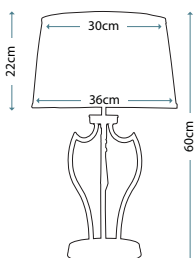

Max. Wattage: 1 x 60W E27

PIMLICO PN

PM/TL PN

Table Lamp featuring fine square steel tubing unusually curved on the edge, finished in Polished Nickel. It features a beautiful cut glass droplet and includes an Ivory 36cm cotton Empire shade.