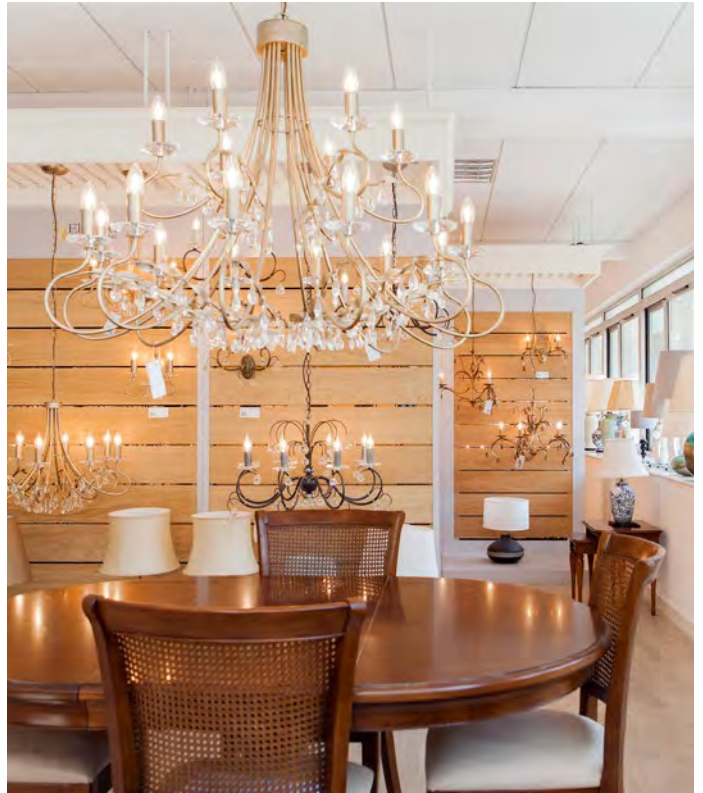

We regularly welcome visitors from around the world to our UK headquarters and showroom. Visits can include an Elstead factory tour and when requested, staff training days too.

- 915m² trade showroom
- Over 2,000 decorative interior & exterior lighting models on display
- Under an hour's drive from London
- Regular trains from London Waterloo
- Easy access from London Heathrow & London Gatwick airports

Elstead Lighting Ltd, Elstead House, Mill Lane,
Alton, Hampshire, GU34 2QJ, UK

T: +44 (0)1420 590510 W: elsteadlighting.com
E: sales@elsteadlighting.com