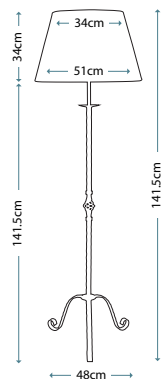

PEMBROKE

Pembroke Floor Lamp

Lamp Base

PB/FL BLK

(also available in black/gold)

Lamp Shade

Shown with optional
Oyster Cotton 51cm Fine Pleat Shade
LUI/LS1064

Max. Wattage: 1 x 60W E27