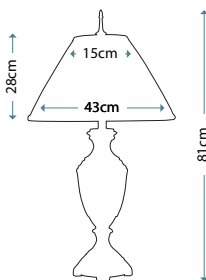

CINCINNATI

SF/CINCINNATI

Zinc cast table lamp with Burnished Brass finish, including Oyster silk shen box pleat shade.

Max. Wattage: 1 x 60W E27