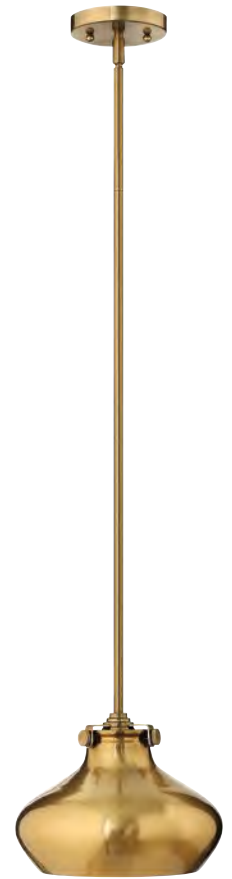

HK/CONGRES/C BC