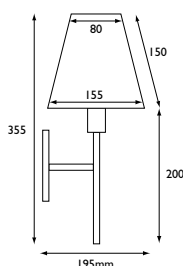

HQ/LUCERNE 1LT
shown with Manhattan Grape shade