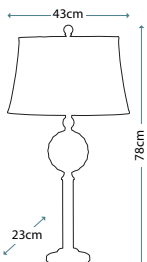

DAVIDSON TL
FE/DAVIDSON TL

Firenze gold/silver leaf patina table lamp including Mocha Shantung linen shade.

Max. Wattage: 1 x 60W E27