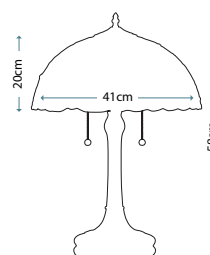

LARISSA TABLE LAMP
QZ/LARISSA/TL

Table lamp in Vintage Bronze finish, including Tiffany glass shade with 426 pieces.

Max. Wattage: 2 x 60W E27

Shades are included