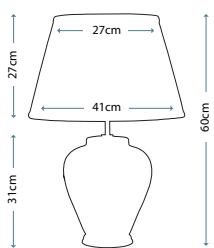

PEONIES TRADITIONAL
Peonies Traditional Lamp
Lamp Base
LUI/PEONIES TRAD
Lamp Shade
Ivory 41cm Cotton Fine Pleat Shade
LUI/LS1042
Max. Wattage: 1 x 60W E27