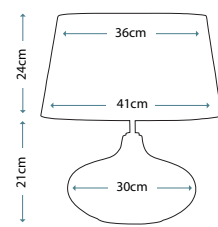

LAGUNA SMALL

Laguna Small Lamp

Lamp Base

LUI/LAGUNA SMALL

Lamp Shade

Oyster 41cm Tapered Cylinder Shade
LUI/LS1126

Max. Wattage: 1 x 60W E27