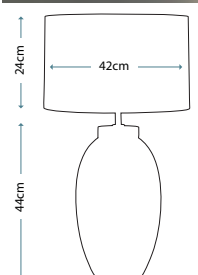

VICTOR CREAM LARGE

Victor Cream Large Lamp

Lamp Base

LUI/VICTOR LG CR

Lamp Shade

Brown 42cm Cylinder Shade
LUI/LS1029

Max. Wattage: 1 x 60W E27