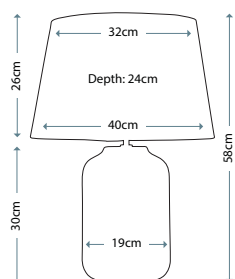

MUSE TURQUOISE
Muse Turquoise Lamp with Grey Shade
Lamp Base
LUI/MUSE TURQSE
Lamp Shade
Gunmetal 40cm Shade with Silver Lining
LUI/LS1125
Max. Wattage: 1 x 60W E27