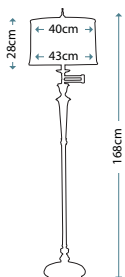

ARLINGTON AN
SF/ARLINGTON AN

Zinc cast swing arm floor lamp with Antique Nickel finish, including Off-white Camelot shade.

Max. Wattage: 1 x 60W E27