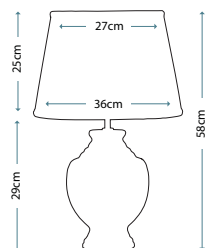

PINK CARNATIONS
Pink Carnations Lamp
Lamp Base
LUI/PINK CARN
Lamp Shade
Ivory 36cm Cotton Fine Pleat Oval Shade
LUI/LS1046
Max. Wattage: 1 x 60W E27