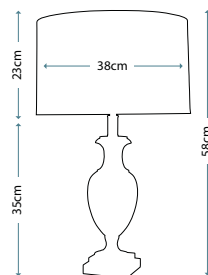

ANTONIA
Antonia Clear Crystal Temple Jar Lamp
Lamp Base
LUI/ANTONIA
Lamp Shade
Dark Silver 38cm Cylinder Shade
LUI/LS1023
Max. Wattage: 1 x 60W E27