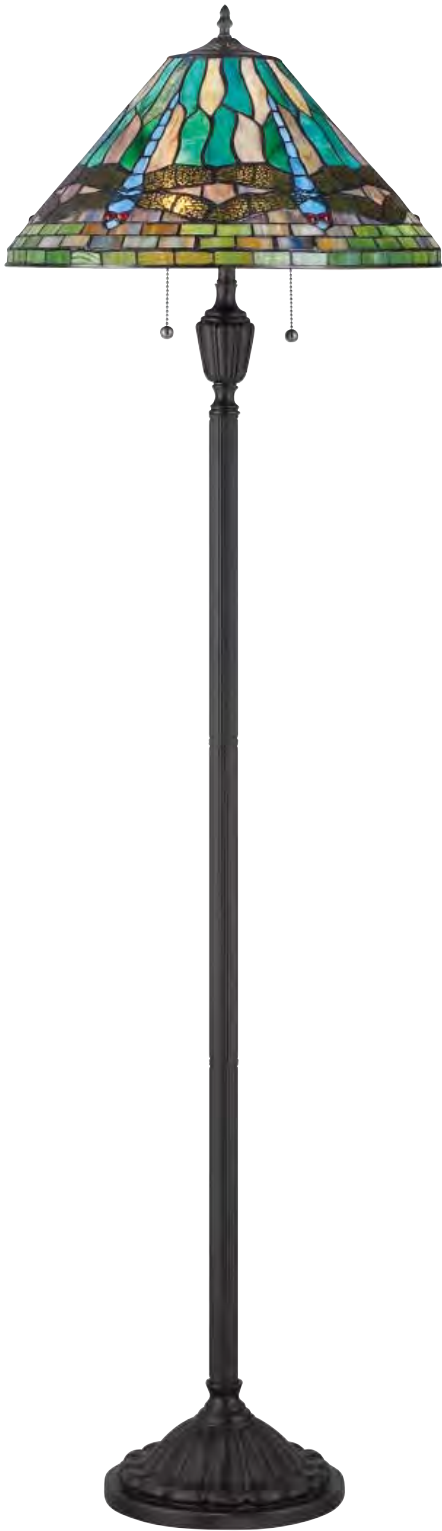

KING FLOOR LAMP
QZ/KING/FL

Floor lamp in Vintage Bronze finish, including Tiffany glass shade with 318 pieces.

Max. Wattage: 2 x 100W E27

KAMI UPLIGHTER
QZ/KAMI/UL

Torchiere uplighter in Vintage Bronze finish, including Tiffany glass shade with 366 pieces. (See Kami family on p348.)

Max. Wattage: 2 x 60W E27

BELLE FLOOR LAMP
QZ/BELLE/FL

Floor lamp in Imperial Bronze finish, including Tiffany glass shade with 632 pieces.

Max. Wattage: 2 x 100W E27

Shades are included