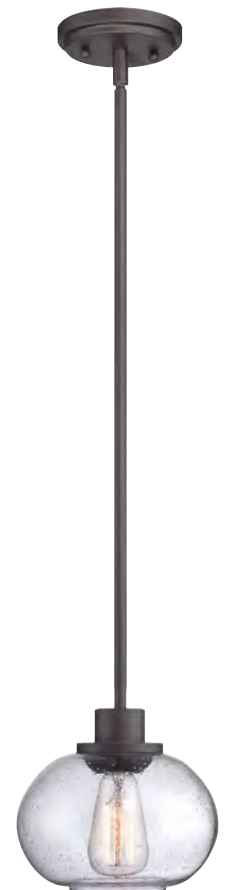

QZ/TRILOGY/3P

QZ/TRILOGY/SF/M

QZ/TRILOGY1

Industrial/Antique
Lamps Included

QZ/TRILOGY3

QZ/TRILOGY/SF/S

QZ/TRILOGY/MP

Code	Description	Height	Width	Min. Drop	Max. Drop	Projection	Finish	Max. Wattage
QZ/TRILOGY1	1lt Wall Light	241mm	203mm	-	-	229mm	Old Bronze	1 x 100W E27
QZ/TRILOGY3	3lt Chandelier	445mm	559mm	584mm	1778mm*1	-	Old Bronze	3 x 100W E27
QZ/TRILOGY/SF/S	Small Semi-Flush	254mm	305mm	-	-	-	Old Bronze	1 x 100W E27
QZ/TRILOGY/SF/M	Medium Semi-Flush	305mm	406mm	-	-	-	Old Bronze	3 x 100W E27
QZ/TRILOGY/MP	1lt Pendant	191mm	203mm	241mm	1168mm*2	-	Old Bronze	1 x 100W E27
QZ/TRILOGY/3P	3lt Pendant	508mm	406mm	584mm	1778mm*1	-	Old Bronze	3 x 100W E27