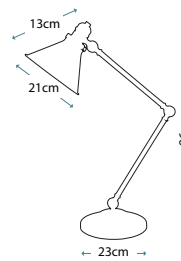

PROVENCE

PV/TL AB

Using a blend of brass and steel components this table lamp has an Aged Brass finish.

Max. Wattage: 1 x 60W E27