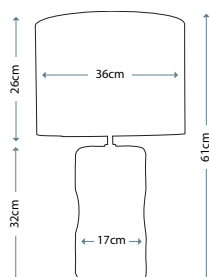

Lamp Shade

Ivy 35cm Drum Shade
HQ/DR35 IVYT7

Max. Wattage: 1 x 60W E27