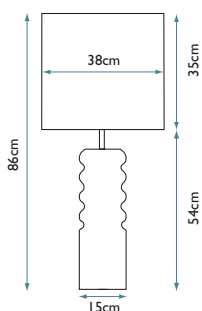

CONTOUR WHITE

Contour White Table Lamp

Lamp Base

HQ/CONTOUR WHT

Lamp Shade Option A

38cm Cylinder - Marine
HQ/CY38 MARINET9

Lamp Shade Option B

38cm Cylinder - Saigon Tango
HQ/CY38 TANGOSG2

Max. Wattage: 1 x 60W E27

CONTOUR LIME

Contour Lime Table Lamp

Lamp Base

HQ/CONTOUR LIME

Lamp Shade Option C

38cm Cylinder - Ivy
HQ/CY38 IVYT7

Lamp Shade Option D

38cm Cylinder - Chic Ebony
HQ/CY38 EBONY

Max. Wattage: 1 x 60W E27

Order lampshades seperately