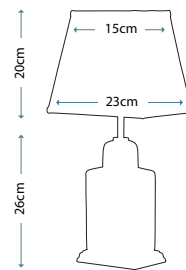

GOLD FLOWER

Gold Flower Tea Caddy Lamp
LUI/GOLD FLOWER

BLUE FLOWER

Blue Flower Tea Caddy Lamp
LUI/BLUE FLOWER

Lamp Shade

Oyster 23cm Cotton Rectangular Shade
LUI/LS1007

Max. Wattage: 1 x 60W E27

BRONZE/SILVER PETALS