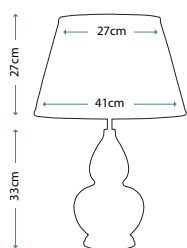

AUTUMN LEAVES GOURD
Autumn Leaves Gourd Lamp
Lamp Base
LUI/AUTUMN LEAF
Lamp Shade
Oyster 41cm Cotton Box Pleat Shade LUI/LS1040
Max. Wattage: 1 x 60W E27