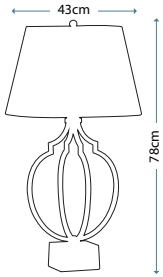

GRANDEUR

FE/GRANDEUR TL

Ebonized Silver Leaf/Black table lamp including Classic Grey linen on hardback shade.

Max. Wattage: 1 x 60W E27