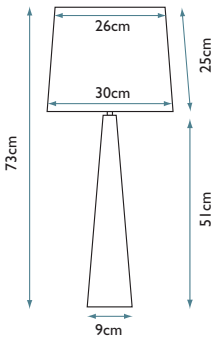

ASCENT WHITE TL

Ascent White Table Lamp

Lamp Base

HQ/ASCENT TL WHT

Lamp Shade

30cm Tapered Drum - Fortune Duck Egg
HQ/TD30 DEFT7

Max. Wattage: 1 x 60W E27