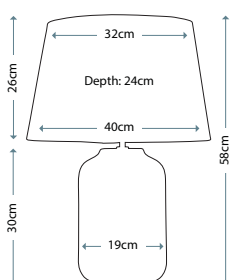

MUSE TURQUOISE
Muse Turquoise Lamp with White Shade
Lamp Base
LUI/MUSE TURQSE
Lamp Shade
Off White 40cm Tapered Shade
LUI/LS1124
Max. Wattage: 1 x 60W E27

Order lampshades seperately