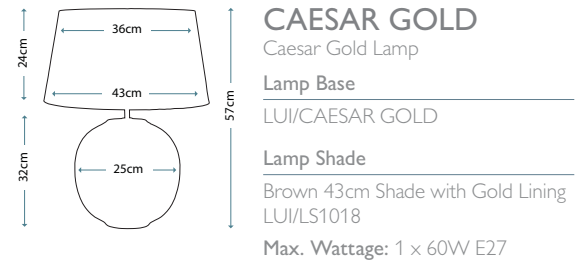

Alba Cream/Grey Lamp

Lamp Base

LUI/ALBA CREAM

Lamp Shade

Stone 30cm Suedette Cube Shade LUI/LS1016

Max. Wattage: 1 x 60W E27

Order lampshades seperately

JOB
Job Bronze Metallic Lamp
Lamp Base
LUI/JOB
Lamp Shade
Bronze 36cm Cylinder Shade
LUI/LS1087
Max. Wattage: 1 x 60W E27