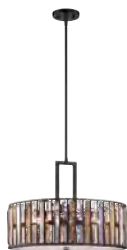

GEMMA
Vintage Bronze
p150-151