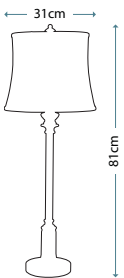

STATEROOM BL AN

FE/STATERM BL AN

Antique Nickel buffet lamp including True White cotton linen shade.

Max. Wattage: 1 x 60W E27