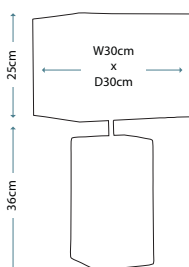

ALBA ROUGE

Alba Rouge Lamp

Lamp Base

LUI/ALBA ROUGE

Lamp Shade

Brown 30cm Square Cube Shade LUI/LS1015

Max. Wattage: 1 x 60W E27