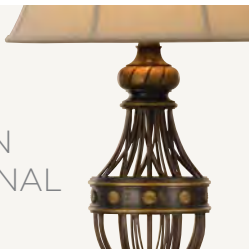

AMERICAN TRADITIONAL

p393-408

Original designs by Feiss and Quoizel, who are renowned for their detailed classic products and transitional styles. Manufactured using wood, glass, metal, stone and resin with hand painted and plated finishes.