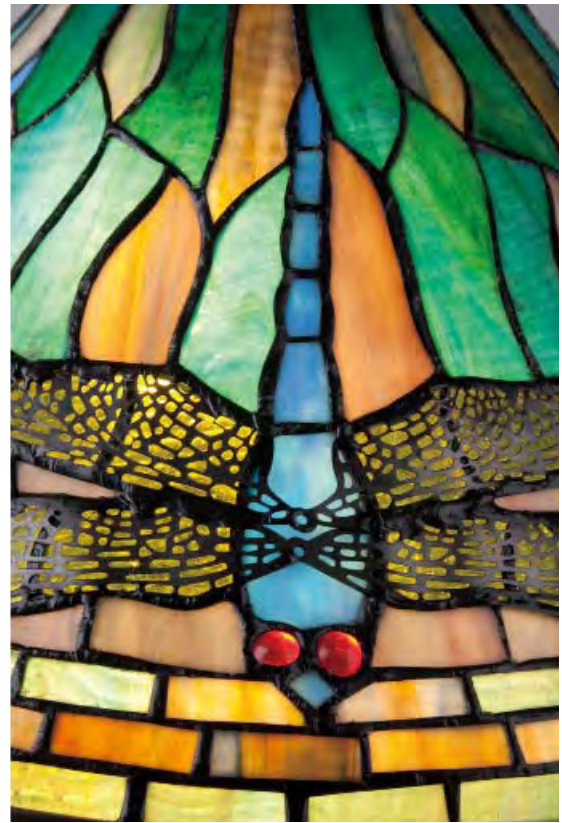

KING TABLE LAMP

QZ/KING/TL

Table lamp in Vintage Bronze finish, including Tiffany glass shade with 318 pieces.

Max. Wattage: 2 x 60W E27