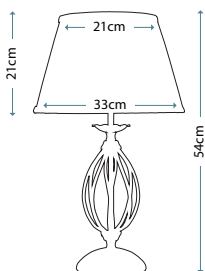

ARTISAN AB
ART/TL AB

Table Lamp featuring a hand forged steel scroll that is finished in Aged Bronze and includes an Ivory 36cm cotton Empire shade.

Max. Wattage: 1 x 60W E27