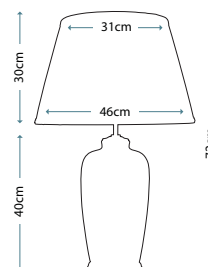

PEACOCK

Turquoise Peacock Lamp

Lamp Base

LUI/PEACOCK

Lamp Shade

Oyster 46cm Silk Box Pleat Shade
LUI/LS1038

Max. Wattage: 1 x 60W E27