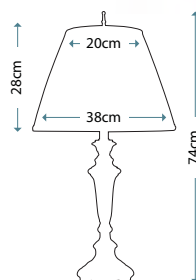

ROOSEVELT

SF/ROOSEVELT

Zinc cast table lamp with Burnished Brass finish, including Oyster silk sheen box pleat shade.

Max. Wattage: 1 x 60W E27