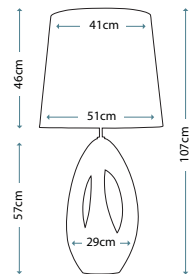

SPINNAKER PW

Spinnaker Pewter Lamp

Lamp Base

LUI/SPINNAKER PW

Lamp Shade

Gunmetal 51cm Tapered Drum Shade
LUI/LS1120

Max. Wattage: 1 x 60W E27