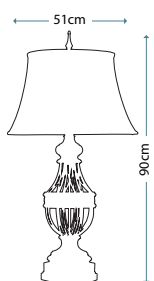

Max. Wattage: 1 x 100W E27

MONTEVERDE

QZ/MONTEVERDE

Ceramic green table lamp with metal accents in Aged Brass finish, including Caramel crushed silken softback shade.

Max. Wattage: 1 x 100W E27

AUGUSTINE

FE/AUGUSTINE TL