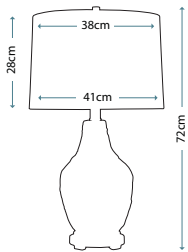

BLUEFIELD

QZ/BUEFIELD

Ceramic blue table lamp with brown vine-like accents, including Brown hardback fabric shade.

Max. Wattage: 1 x 100W E27