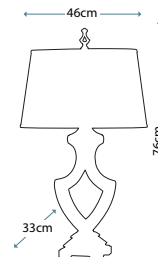

WESTWOOD TLB

FE/WESTWOOD TL B

Weathered Black table lamp including Toasted Wheat linen on styrene hardback shade.

Max. Wattage: 1 x 60W E27