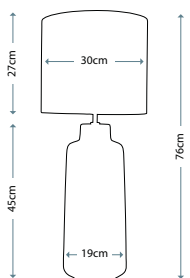

VERONICA SMALL

Veronica Small Lamp

Lamp Base

LUI/VERONICA SM

Lamp Shade

White 30cm Cylinder Shade included

Max. Wattage: 1 x 60W E27

BACARI LARGE