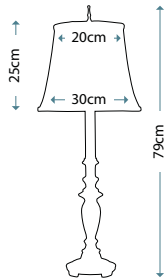

MAINE

SF/MAINE

Zinc cast buffet lamp with Antique Nickel finish, including Chelsea Black shade.

Max. Wattage: 1 x 60W E27