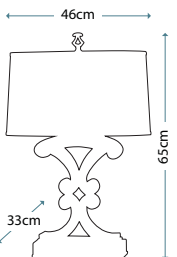

WESTWOOD TLA

FE/WESTWOOD TL A

Weathered Black table lamp including Toasted Wheat linen on styrene hardback shade.

Max. Wattage: 1 x 60W E27