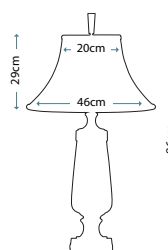

MONTEVERDE

QZ/MONTEVERDE

Ceramic green table lamp with metal accents in Aged Brass finish, including Caramel crushed silken softback shade.

Max. Wattage: 1 x 100W E27