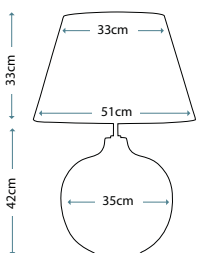

COLORADO LARGE

Colorado Large Lamp

Lamp Base

LUI/COLORADO LG

Lamp Shade

Hessian 51cm Empire Shade
LUI/LS1128

Max. Wattage: 1 x 60W E27