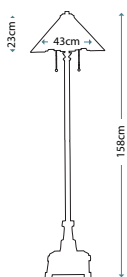

**INGLEBROOK
FLOOR LAMP**
QZ/INGLEBROOK/FL

Floor lamp in Valiant Bronze finish, including Tiffany glass shade with 260 pieces. (See Inglebrook family on p338-340.)

Max. Wattage: 2 x 60W E27