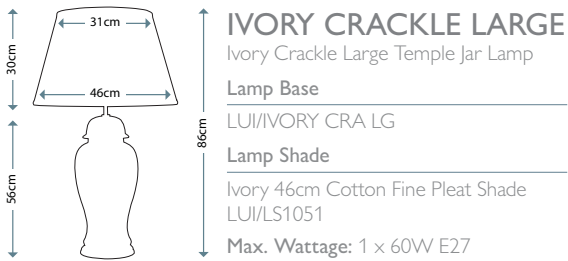

LUI/APHRODITE SM

Lamp Shade

Ivory 30cm Cotton Fine Pleat Shade
LUI/LS1052

Max. Wattage: 1 x 60W E27

Order lampshades seperately

MORRIS LARGE
Morris Large Gold/Black Lamp
Lamp Base
LUI/MORRIS LARGE
Lamp Shade
Gold 46cm Chiffon Shade
LUI/LS1033
Max. Wattage: 1 x 60W E27