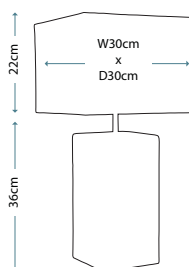

ALBA CREAM

Alba Cream/Grey Lamp

Lamp Base

LUI/ALBA CREAM

Lamp Shade

Stone 30cm Suedette Cube Shade LUI/LS1016

Max. Wattage: 1 x 60W E27

Order lampshades seperately