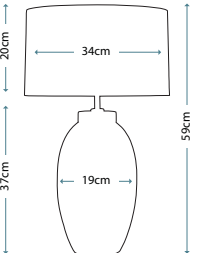

Lamp Shade

Oyster 46cm Box Pleat Cotton Shade
LUI/LS1062 (18cm shade carrier)

Max. Wattage: 1 x 60W E27

VICTOR SMALL

Victor Brown Small Lamp

LUI/VICTOR SM BR

Victor Cream Small Lamp

LUI/VICTOR SM CR