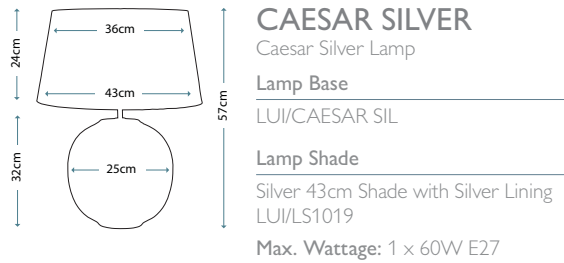

Alba Cream/Grey Lamp

Lamp Base

LUI/ALBA CREAM

Lamp Shade

Stone 30cm Suedette Cube Shade LUI/LS1016

Max. Wattage: 1 x 60W E27

Order lampshades seperately

JOB
Job Bronze Metallic Lamp
Lamp Base
LUI/JOB
Lamp Shade
Bronze 36cm Cylinder Shade
LUI/LS1087
Max. Wattage: 1 x 60W E27