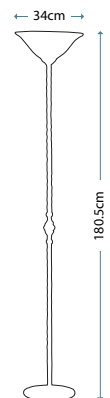

PEMBROKE

PB/UL BLK/GLD

Uplighter floor lamp hand forged in
steel. Shown finished in Black/Gold, also
available in Black. Glass shade included.

Max. Wattage: 1 x 100W E27