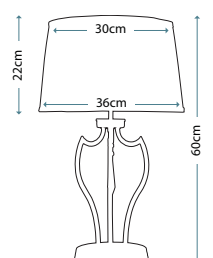

PIMLICO DB

PM/TL DB

Table Lamp featuring fine square steel tubing unusually curved on the edge, finished in Dark Bronze. It features a beautiful cut glass droplet and includes an Ivory 36cm cotton Empire shade.

Max. Wattage: 1 x 60W E27

Lampshades are included