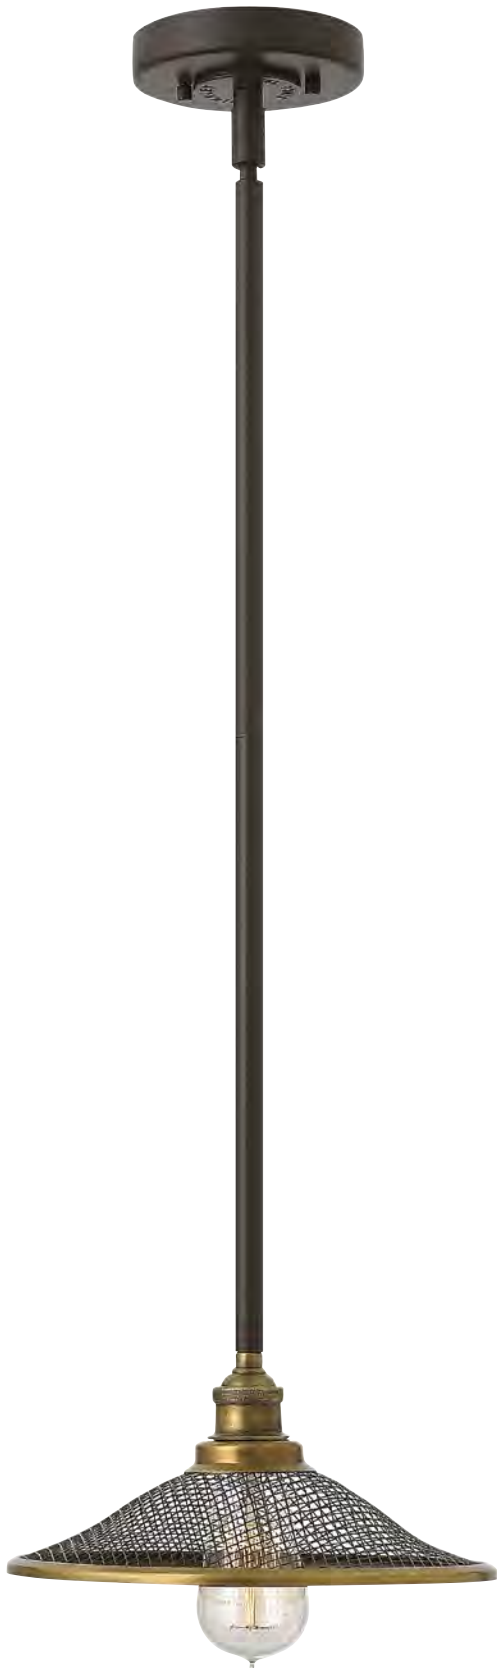

Rigby is inspired by the Americana barn light reborn as a chic interior retro classic. Features such as cast socket covers, mesh shades, canopy detail and two-tone finish options combine the best in both vintage and industrial design elements.

HK/RIGBY/P KZ