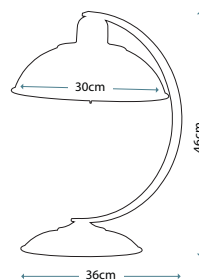

FRANKLIN GREY

FRANKLIN GREY

A retro bureau desk lamp finished in a Tarpaulin Grey enamel paint with a Polished Chrome arch.

Max. Wattage: 1 x 60W E27