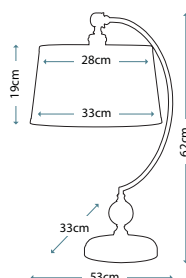

URBAN RENEWAL CAGE FLOOR LAMP

FE/URBANRWL/FL1

Dark Antique Brass floor lamp including Dark Antique Brass metal cage.

Max. Wattage: 1 x 60W E27

BEST EFFECT
WITH OUR VINTAGE
INDUSTRIAL LAMPS
See page 679

URBAN RENEWAL CAGE TABLE LAMP

FE/URBANRWL/TL1

Dark Antique Brass table lamp including Dark Antique Brass metal cage.

Max. Wattage: 1 x 60W E27

QUOIZEL

PARLIAMENT TABLE LAMP

QZ/PARLIAMENT/TL

Dark Bronze table lamp with Antique Brass accents. Adjustable head for directional task light.

Max. Wattage: 1 x 60W E27

QUOIZEL

JENKINS TABLE LAMP

QZ/JENKINS/TL PN

Table lamp in Polished Nickel finish, including Cream linen hardback shade.

Max. Wattage: 1 x 100W E27

Shades are included