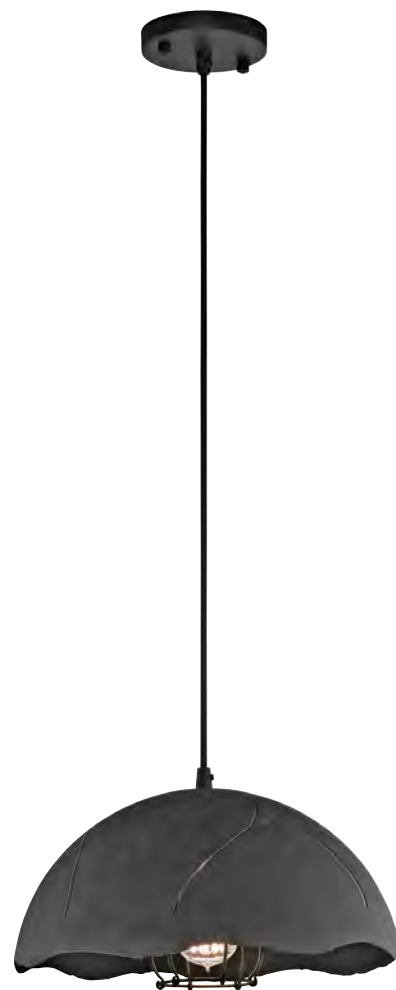

KL/FRACTURE/P/S