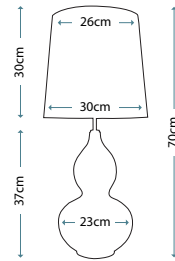

JADE GOURD

Jade & Brown Gourd Lamp

Lamp Base

LUI/JADE GOURD

Lamp Shade

Ivory 30cm Tapered Drum
HQ/TD30 IVORYPC6

Max. Wattage: 1 x 60W E27