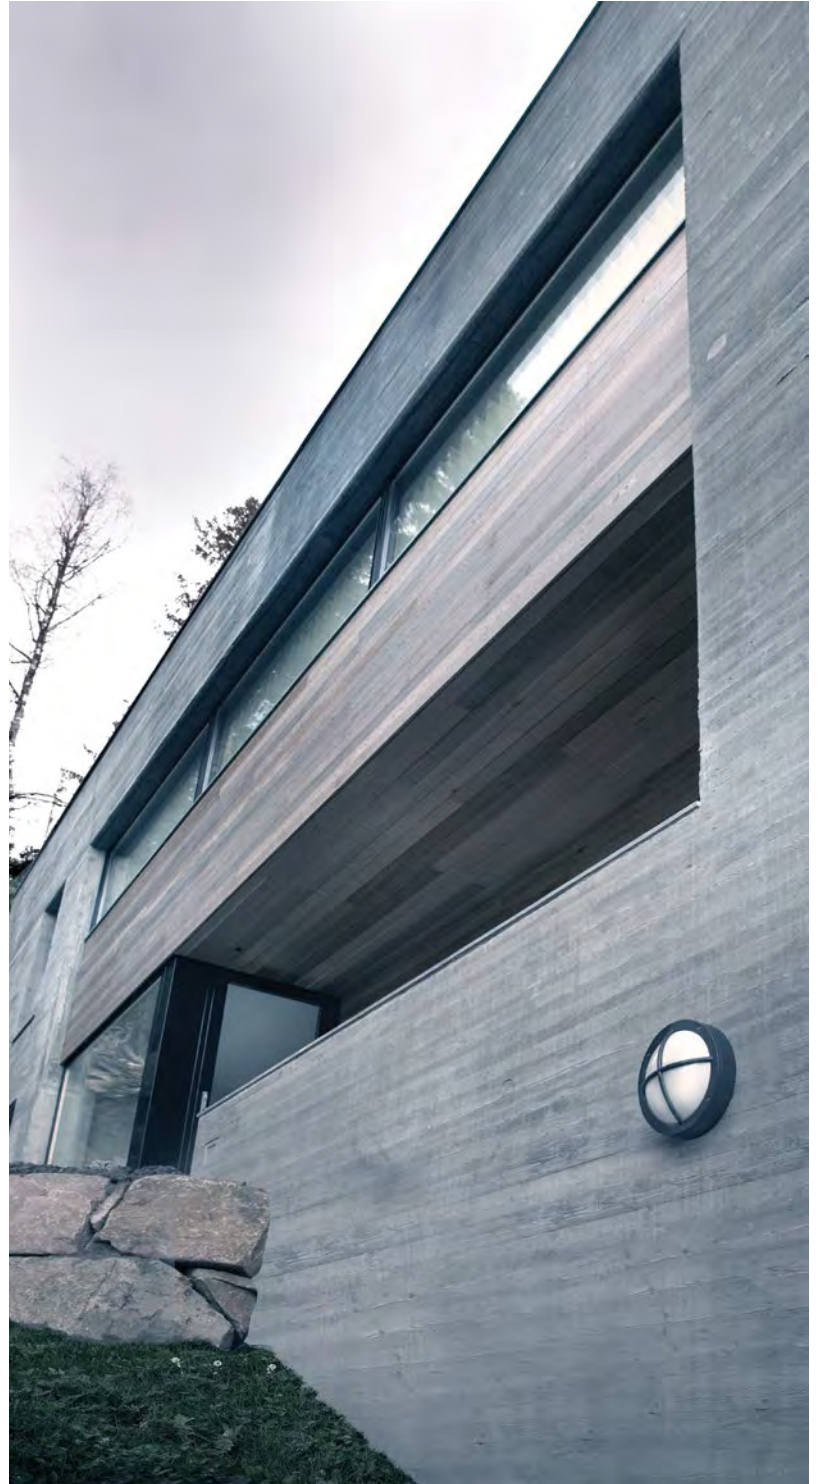

Code	Description	Height	Width	Projection	Finish	Max. Wattage	IP Rating
RONDANE 18W GRA	Wall Fitting	260mm	260mm	105mm	Graphite	TC-D, 18W, G24d-2	IP65
RONDANE 18W WHT	Wall Fitting	260mm	260mm	105mm	White	TC-D, 18W, G24d-2	IP65

15 YEAR
WARRANTY

*Warranty details on p702.