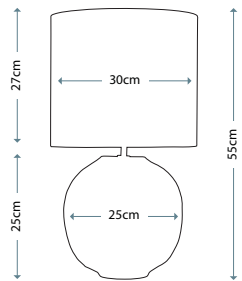

BLUE GLOBE

Blue Globe Lamp

Lamp Base

LUI/BLUE GLOBE

Lamp Shade

Manhattan Pewter 30cm Drum Shade - HQ/DR30-2134

Max. Wattage: 1 x 60W E27