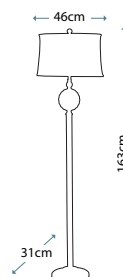

DAVIDSON FL
FE/DAVIDSON FL

Firenze gold/silver leaf patina floor lamp including Mocha Shantung linen shade.

Max. Wattage: 1 x 60W E27