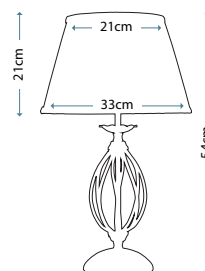

ARTISAN BLK
ART/TL BLK

Table Lamp featuring a hand forged steel scroll that is finished in Black and includes an Ivory 36cm cotton Empire shade.

Max. Wattage: 1 x 60W E27