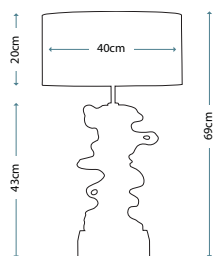

LIBERO GOLD

Libero Gold Leaf Lamp

Lamp Base

LUI/LIBERO GOLD

Lamp Shade

Gold Striped 40cm Oval Shade
LUI/LS1110

Max. Wattage: 1 x 60W E27

OSCAR BZ