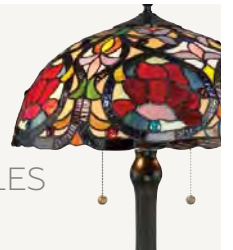

QUOIZEL TIFFANY COLLECTIBLES

p452-459

Timeless Tiffany style lamps on Bronze Patina bases, adding colour and hand crafted art into your interior design. A great variety of geometric and classic flower shades with up to 600 pieces of colourful art glass.