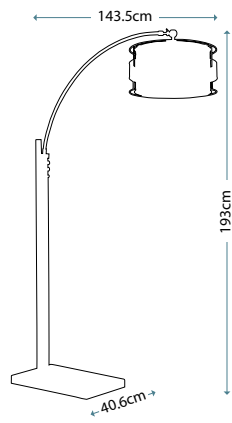

LAGUNA FL

QZ/LAGUNA/FL/A

Floor lamp with Renaissance Copper finish, including mica and mosaic tile cylinder shade.

Max. Wattage: 2 x 60W E27