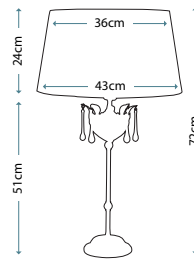

Candlestick lamp made from steel with a hand crafted Bronze/Gold patina. Includes a Brown 43cm shade with gold lining.

Max. Wattage: 1 x 60W E27