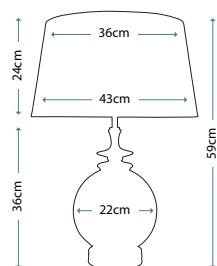

CLARA
Clara Cream Orb Lamp
Lamp Base
LUI/CLARA
Lamp Shade
Brown 43cm Shade with Gold Lining
LUI/LS1018
Max. Wattage: 1 x 60W E27