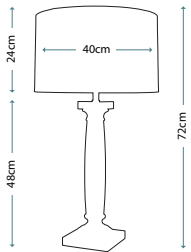

SIMONA NERO
Simona Nero Black Crystal Column Lamp
Lamp Base
LUI/SIMONA NERO
Lamp Shade
Charcoal 40cm Cylinder Shade
LUI/LS1002
Max. Wattage: 1 x 60W E27