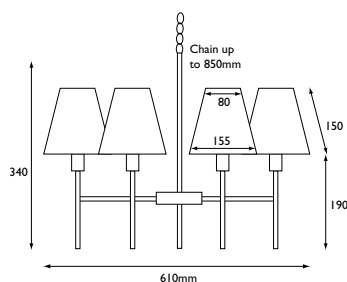

HQ/LUCERNE 2LT
shown with Juniper Slate shades