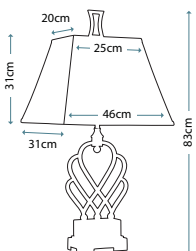

TRIHEART TABLE LAMP

QZ/TRIHEART/TLA

Table lamp in Antique Brass finish with a black base, including Tan rectangle linen shade with trim.

Max. Wattage: 1 x 100W E27