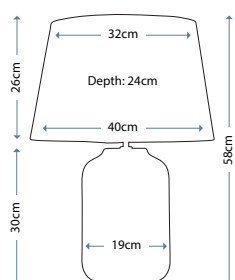

MUSE GREY
Muse Grey Lamp with White Shade
Lamp Base
LUI/MUSE GREY
Lamp Shade
Off White 40cm Tapered Shade
LUI/LS1124
Max. Wattage: 1 x 60W E27