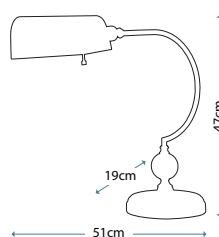

QUOIZEL

PARLIAMENT TABLE LAMP

QZ/PARLIAMENT/TL

Dark Bronze table lamp with Antique Brass accents. Adjustable head for directional task light.

Max. Wattage: 1 x 60W E27