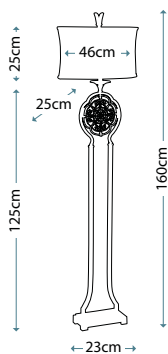

MARCELLA FL
FE/MARCELLA/FL

Floor lamp with an ornate filigree design, finished in hand applied Bronze & Gold Patina. A light gold, oval 46cm shade is included.

Max. Wattage: 1 x 60W E27