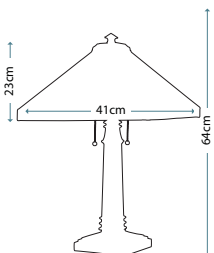

FINTON TABLE LAMP
QZ/FINTON/TL

Table lamp in Vintage Bronze finish, including Tiffany glass shade with 232 pieces.

Max. Wattage: 2 x 60W E27