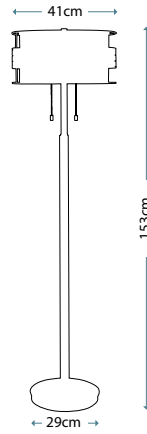

LAGUNA TL

QZ/LAGUNA/TL

Table lamp with Renaissance Copper finish, including mica and mosaic tile cylinder shade.

Max. Wattage: 2 x 60W E27