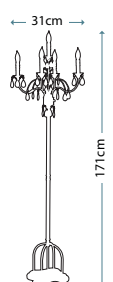

Max. Wattage: 1 x 60W E27

ANORA FL
FE/ANORA FL

Floor lamp in Palladio and Dark Walnut finish, featuring hand polished crystals.

Max. Wattage: 5 x 40W E14

ANORA TL
FE/ANORA TL

Palladio/Dark Walnut candelabra style table lamp, featuring hand polished crystals.