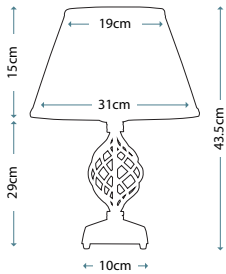

BELFRY

Belfry Table Lamp

Lamp Base

BY/TL

Lamp Shade

Shown with optional
Oyster Cotton 31cm Box Pleat Shade
LUI/LS1056

Max. Wattage: 1 x 60W E27