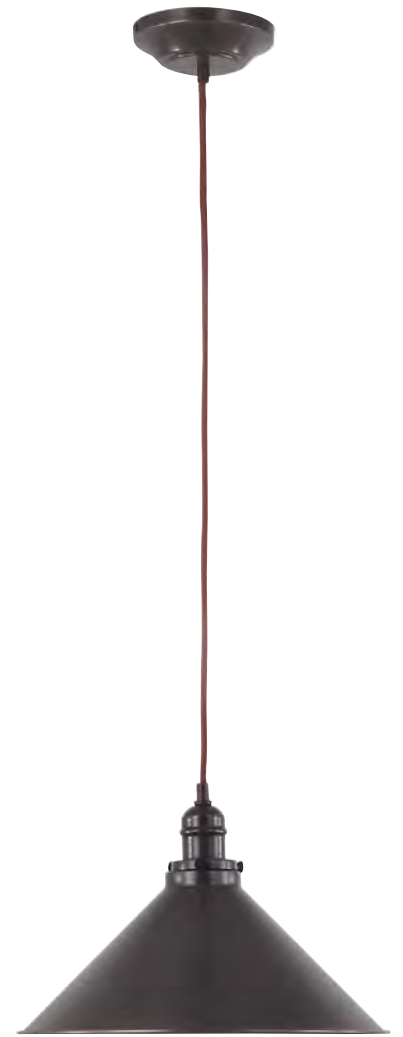

PV/SP OB

Code	Description	Height	Width	Min. Drop	Max. Drop	Projection	Finish	Max. Wattage
PV/P OB	1lt Rise & Fall Pendant	230mm	370mm	960mm	1800mm	-	Old Bronze	1 x 100W E27
PV/SP OB	Pendant	230mm	370mm	280mm	2000mm	-	Old Bronze	1 x 100W E27
PV/TL OB	Table Lamp	960mm	225mm	-	-	-	Old Bronze	1 x 60W E27
PV/FL OB	Floor Lamp	2040mm	340mm	-	-	-	Old Bronze	1 x 100W E27
PV1 OB	1lt Wall Light	275mm	210mm	-	-	340mm	Old Bronze	1 x 60W E27