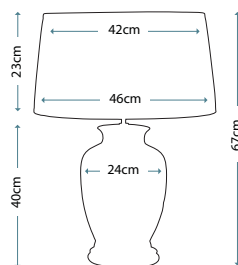

LUI/APHRODITE SM

Lamp Shade

Ivory 30cm Cotton Fine Pleat Shade
LUI/LS1052

Max. Wattage: 1 x 60W E27

Order lampshades seperately

MORRIS LARGE
Morris Large Gold/Black Lamp
Lamp Base
LUI/MORRIS LARGE
Lamp Shade
Gold 46cm Chiffon Shade
LUI/LS1033
Max. Wattage: 1 x 60W E27