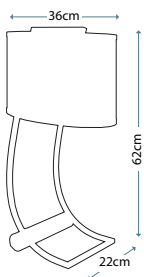

LEX BRUSHED STEEL FE/LEX TL BS

Brushed Steel desk lamp including True White cotton hard-backed fabric shade.

Max. Wattage: 1 x 60W E27