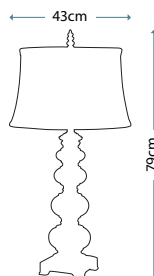

OAKCASTLE

FE/OAKCASTLE TL

Firenze Gold table lamp including Brown textured Shantung/Double Ivory soft lined shade.

Max. Wattage: 1 x 60W E27