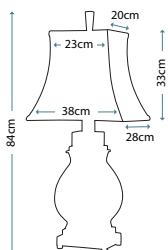

Max. Wattage: 1 x 100W E27

AMPHORA

QZ/AMPHORA

Ceramic turquoise and brown amphora table lamp, including Slubbed Sand linen softback shade.

Max. Wattage: 1 x 100W E27

SARATOGA

QZ/SARATOGA

Ceramic brown and green speckled table lamp with metal accents in Aged Brass finish, including Ash Grey linen softback shade.