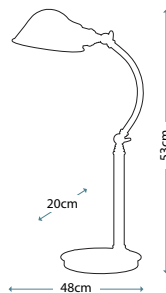

**THOMPSON
FLOOR LAMP**

QZ/THOMPSON/FLBN

LED Floor Lamp in Brushed Nickel with semi gloss finish.

Max. Wattage: 7W LED (lamps included)

**THOMPSON
FLOOR LAMP**

QZ/THOMPSON/FLAB

LED Floor Lamp in Aged Brass finish.

Max. Wattage: 7W LED (lamps included)

VIVID COLLECTION

Lighting has evolved to include designs that are not only beautiful but energy-efficient as well. Proper illumination is key and the LED bulb is perfect for providing bright light when you need it. If you prefer a more ambient glow, there is an adjustable dimmer knob on the base.

**THOMPSON
TABLE LAMP**

QZ/THOMPSON/TLBN

LED Desk Lamp in Brushed Nickel with semi gloss finish.

Max. Wattage: 7W LED (lamps included)

**THOMPSON
TABLE LAMP**

QZ/THOMPSON/TLAB

LED Desk Lamp in Aged Brass finish.

Max. Wattage: 7W LED (lamps included)

Shades are included