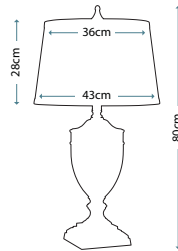

Max. Wattage: 1 x 60W E27

DENNISON PN

QZ/DENNISON PN

Glass and metal table lamp in Polished Nickel finish, including Tan hardback fabric shade with double trim.

Max. Wattage: 1 x 100W E27

DENNISON PB

QZ/DENNISON PB