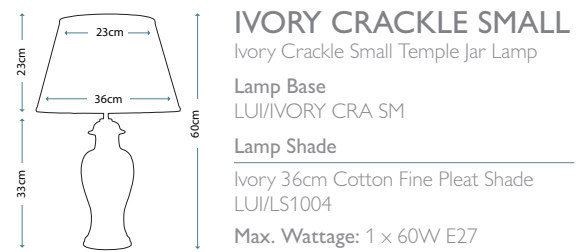

LUI/APHRODITE SM

Lamp Shade

Ivory 30cm Cotton Fine Pleat Shade
LUI/LS1052

Max. Wattage: 1 x 60W E27

Order lampshades seperately

MORRIS LARGE
Morris Large Gold/Black Lamp
Lamp Base
LUI/MORRIS LARGE
Lamp Shade
Gold 46cm Chiffon Shade
LUI/LS1033
Max. Wattage: 1 x 60W E27