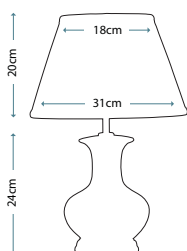

PINK BLOSSOMS
Pink Blossoms Lamp
Lamp Base
LUI/PINK BLOSSOM
Lamp Shade
Oyster 31cm Cotton Fine Pleat Shade LUI/LS1032
Max. Wattage: 1 x 60W E27