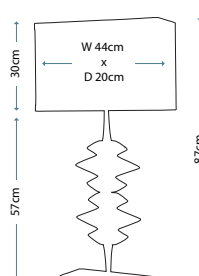

ALEXANDER
Alexander Black Lamp
Lamp Base
LUI/ALEXANDER
Lamp Shade
Off White 44cm Rectangular Shade
with Black Velvet Trim – LUI/LS1021
Max. Wattage: 1 x 60W E27

Order lampshades seperately