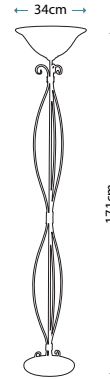

TORCHIERE

TCH/UL BLK

Torchiere floor lamp hand
forged in steel. Shown finished in
Black, also available in Black/Gold.
Glass shade included.

Max. Wattage: 1 x 100W E27