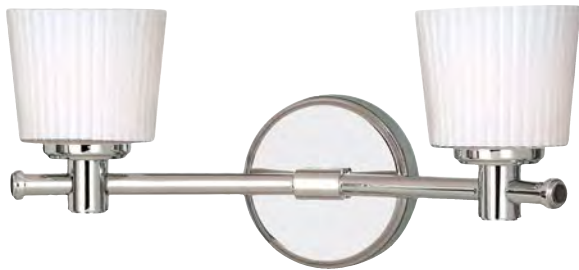

IP44

BINSTEAD
BATH/BN2