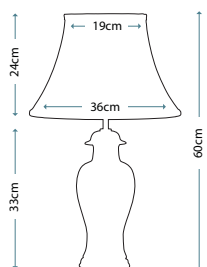

BIRD CRACKLE

Bird Crackle Temple Jar Lamp

Lamp Base

LUI/BIRD CRACKLE

Lamp Shade

Oyster 36cm Cotton Empire Shade
LUI/LS1054

Max. Wattage: 1 x 60W E27