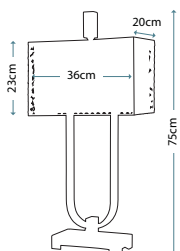

CONFETTI DESK LAMP

QZ/CONFETTI/TL

Desk lamp in Old Silver finish, including metal outer shade and off-white linen inner shade.

Max. Wattage: 2 x 60W E27