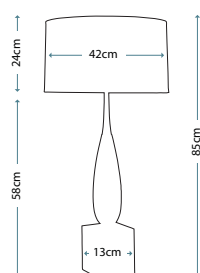

SOLOMON GOLD
Solomon Gold Leaf Lamp
Lamp Base
LUI/SOLOMON GOLD
Lamp Shade
Brown 42cm Cylinder Shade
LUI/LS1029
Max. Wattage: 1 x 60W E27

Order lampshades seperately