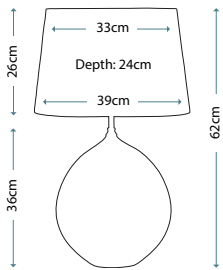

SERENA LARGE

Serena Large Lamp

Lamp Base

LUI/SERENA LARGE

Lamp Shade

Lily 39cm Tapered Oval Shade
LUI/LS1124

Max. Wattage: 1 x 60W E27