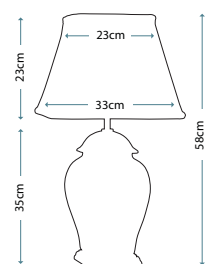

PARROT

Parrot Yellow/Green Temple Jar Lamp

Lamp Base

LUI/PARROT

Lamp Shade

Oyster 33cm Cotton Empire Square Shade
LUI/LS1035

Max. Wattage: 1 x 60W E27

Order lampshades seperately