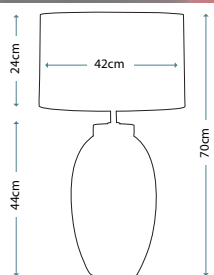

VICTOR RED LARGE

Victor Red Large Lamp

Lamp Base

LUI/VICTOR LG RD

Lamp Shade

Cream 42cm Cylinder Shade
LUI/LS1084

Max. Wattage: 1 x 60W E27