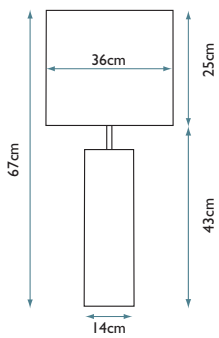

Lamp Shade Option A

15cm Drum - Precious Cream
HQ/DR15 CREAMPR8

Lamp Shade Option B

15cm Drum - Manhattan Pewter 2134
HQ/DR15-2134

Max. Wattage: 1 x 40W E14

Image courtesy of Harlequin.

RIPPLE WHITE
Ripple White Table Lamp