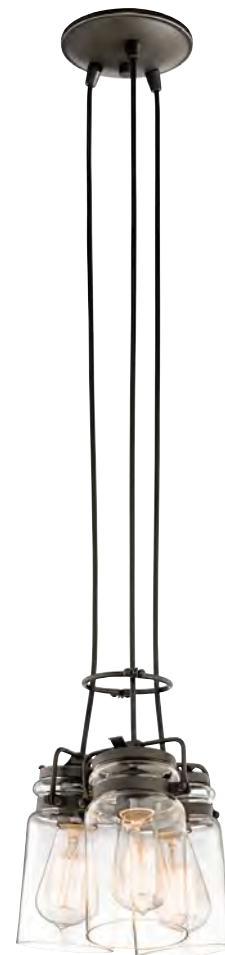

KL/BRINLEY3 OZ
shown with ring accessory
included in each multi-light