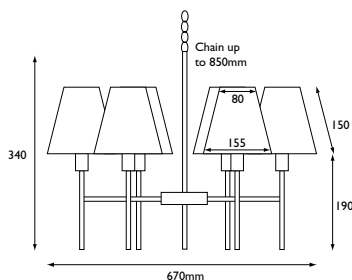

Finished in
Brushed Nickel

HQ/LUCERNE 1LT
shown with Manhattan Grape shade