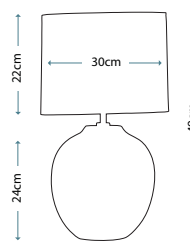

VERONICA SMALL

Veronica Small Lamp

Lamp Base

LUI/VERONICA SM

Lamp Shade

White 30cm Cylinder Shade included

Max. Wattage: 1 x 60W E27