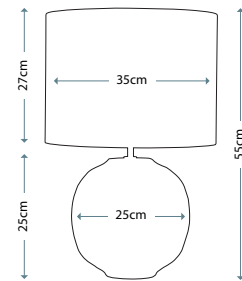

Lamp Shade

Manhattan Pewter 30cm Drum Shade - HQ/DR30-2134

Max. Wattage: 1 x 60W E27

GREEN GLOBE

Green Globe Lamp

Lamp Base

LUI/GREEN GLOBE

Lamp Shade