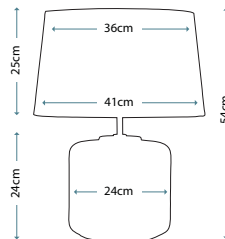

COLUMBUS TALL

Columbus Tall Lamp

Lamp Base

LUI/COLUMBUS TAL

Lamp Shade

Turquoise 41cm Tapered Cylinder Shade
LUI/LS1107

Max. Wattage: 1 x 60W E27