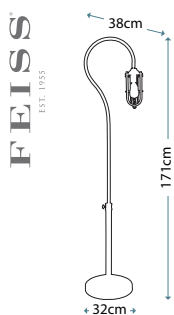

URBAN RENEWAL CAGE FLOOR LAMP

FE/URBANRWL/FL1

Dark Antique Brass floor lamp including Dark Antique Brass metal cage.

Max. Wattage: 1 x 60W E27

BEST EFFECT
WITH OUR VINTAGE
INDUSTRIAL LAMPS
See page 679

URBAN RENEWAL CAGE TABLE LAMP

FE/URBANRWL/TL1

Dark Antique Brass table lamp including Dark Antique Brass metal cage.

Max. Wattage: 1 x 60W E27