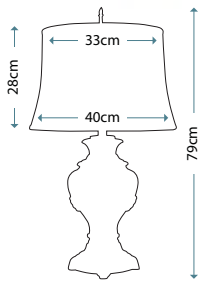

DETROIT
SF/DETROIT

Zinc cast table lamp with Roman Bronze finish, including Off-white silk Shantung shade.

Max. Wattage: 1 x 60W E27