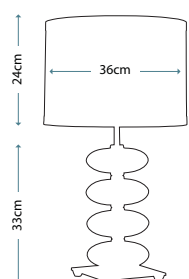

ONYX BLACK

Onyx Black Lamp

Lamp Base

LUI/ONYX BLACK

Lamp Shade

Off White 36cm Linen Shade with Black Velvet Trim – LUI/LS1003

Max. Wattage: 1 x 60W E27