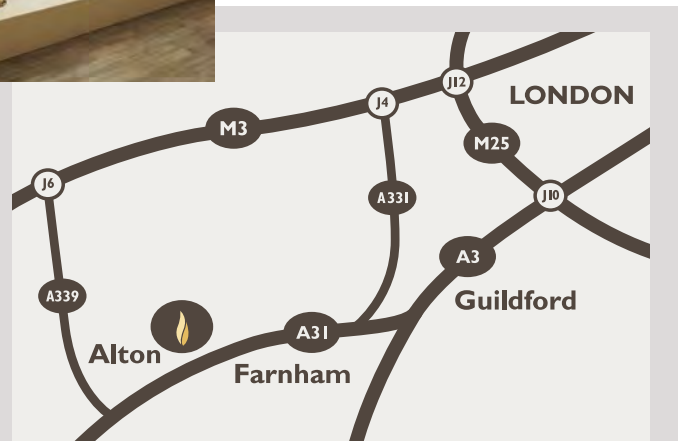

We regularly welcome visitors from around the world to our UK headquarters and showroom. Visits can include an Elstead factory tour and when requested, staff training days too.

- 915m² trade showroom
- Over 2,000 decorative interior & exterior lighting models on display
- Under an hour's drive from London
- Regular trains from London Waterloo
- Easy access from London Heathrow & London Gatwick airports

Elstead Lighting Ltd, Elstead House, Mill Lane,
Alton, Hampshire, GU34 2QJ, UK

T: +44 (0)1420 590510 W: elsteadlighting.com
E: sales@elsteadlighting.com