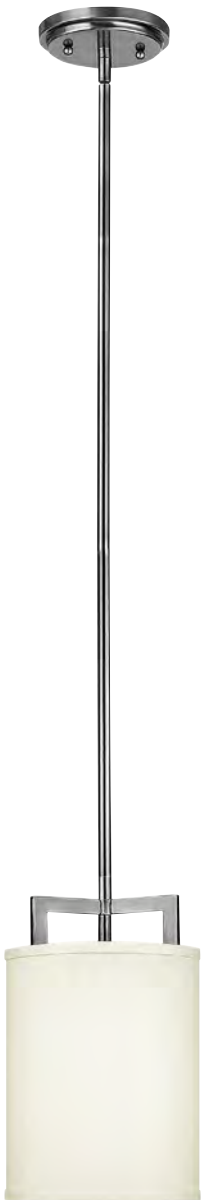

HK/HAMPTON/P/A