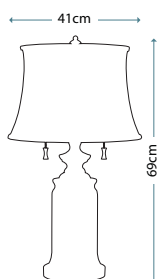

STATEROOM TL BB

FE/STATERM TL BB

Bali Brass table lamp including White cotton linen shade.

Max. Wattage: 2 x 60W E27