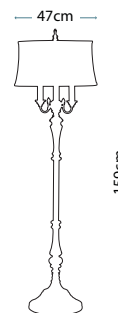

GIBSON FL

FE/GIBSON FL

Cambridge Crackle floor lamp including Desert Linen fabric shade.

Max. Wattage: 4 x 60W E27

Shades are included