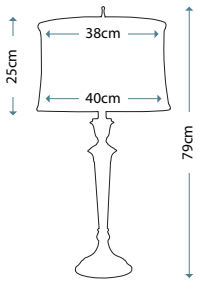

Max. Wattage: 2 x 60W E27

Shades are included

SYRACUSE BB

SF/SYRACUSE BB

Zinc cast table lamp with Burnished Brass finish, including Oyster silk sheen shade.

Max. Wattage: 1 x 60W E27

SYRACUSE AN

SF/SYRACUSE AN