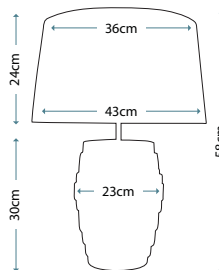

NEPTUNE

Neptune Blue Tiered Lamp

Lamp Base

LUI/NEPTUNE

Lamp Shade

Silver 43cm Shade with Silver Lining
LUI/LS1019

Max. Wattage: 1 x 60W E27

Order lampshades seperately