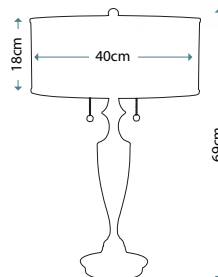

Max. Wattage: 1 x 60W E27

GATSBY AN

SF/GATSBY AN

Zinc cast table lamp with Antique Nickel finish, including Global White shade.

Max. Wattage: 2 x 60W E27

GATSBY BB

SF/GATSBY BB

Zinc cast table lamp with Burnished Brass finish, including Off-white Camelot shade.