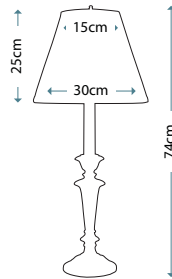

LEXINGTON

SF/LEXINGTON

Zinc cast buffet lamp with Antique Nickel finish, including Off-white silk Shantung shade.

Max. Wattage: 1 x 60W E27