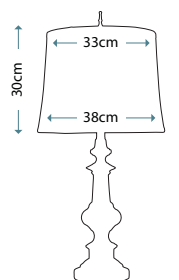

WASHINGTON AN

SF/WASHINGTON AN

Zinc cast table lamp with Antique Nickel finish, including Off-white silk Shantung shade.

Max. Wattage: 1 x 60W E27

Shades are included