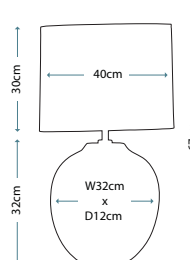

Bacari Large Blue & Grey Lamp

Lamp Base

LUI/BACARI LRG

Lamp Shade

Manhattan Pewter 30cm Drum Shade
HQ/DR30-2134

Max. Wattage: 1 x 60W E27

VERONICA MEDIUM

Veronica Medium Lamp