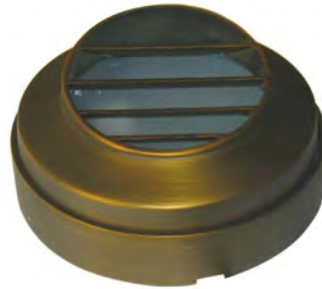

plug
& go

GZ/BRONZE23