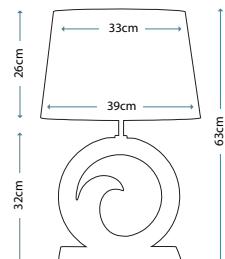

PEARL SMALL

Pearl Small Lamp

Lamp Base

LUI/PEARL SMALL

Lamp Shade

Silver 39cm Tapered Oval Shade with
Silver Lining – LUI/LS1113

Max. Wattage: 1 x 60W E27