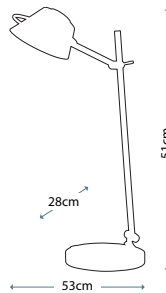

**SPENCER
FLOOR LAMP**
QZ/SPENCER/FL WT

LED Floor Lamp in Western Bronze finish.

Max. Wattage: 7W LED (lamps included)

**SPENCER
FLOOR LAMP**
QZ/SPENCER/FL BN

LED Floor Lamp in Brushed Nickel with semi gloss finish.

Max. Wattage: 7W LED (lamps included)

VIVID COLLECTION

Lighting has evolved to include designs that are not only beautiful but energy-efficient as well. Proper illumination is key and the LED bulb is perfect for providing bright light when you need it. If you prefer a more ambient glow, there is an adjustable dimmer knob on the base.

SPENCER TABLE LAMP
QZ/SPENCER/TL WT

LED Desk Lamp in Western Bronze finish.

Max. Wattage: 7W LED (lamps included)

SPENCER TABLE LAMP
QZ/SPENCER/TL BN

LED Desk Lamp in Brushed Nickel with semi gloss finish.

Max. Wattage: 7W LED (lamps included)