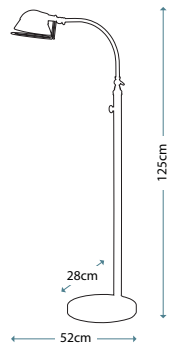

VIVID COLLECTION

**WHITNEY
FLOOR LAMP**
QZ/WHITNEY/FL

LED Floor Lamp in Imperial Bronze with antique gold highlights and semi gloss finish, including a Mica natural stone shade.

Max. Wattage: 7W LED
(lamps included)

**SOUTHWAY
FLOOR LAMP**
QZ/SOUTHWAY/FL

Floor lamp in Aged Brass finish, including Hardback Geneva White shade.

Max. Wattage: 3 x 75W E27

**WHITNEY
TABLE LAMP**
QZ/WHITNEY/TL

LED Desk Lamp in Imperial Bronze with antique gold highlights and semi gloss finish, including a Mica natural stone shade.

Max. Wattage: 7W LED
(lamps included)

**SOUTHWAY
TABLE LAMP**
QZ/SOUTHWAY/TL

Table lamp in Aged Brass finish, including Hardback Geneva White shade.

Max. Wattage: 3 x 75W E27