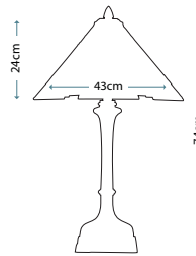

CLASSIC CRAFTSMAN
QZ/CLASSICCRF/TL

Table lamp in Valiant Bronze finish, including Tiffany glass shade with 474 pieces.

Max. Wattage: 2 x 60W E27