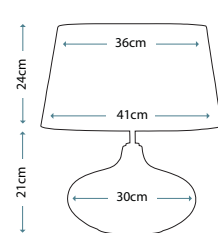

COLORADO SMALL

Colorado Small Lamp

Lamp Base

LUI/COLORADO SM

Lamp Shade

Oyster 41cm Tapered Cylinder Shade
LUI/LS1126

Max. Wattage: 1 x 60W E27