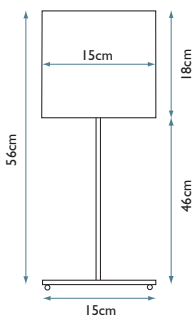

Lamp Shade Option A

15cm Drum - Precious Cream
HQ/DR15 CREAMPR8

Lamp Shade Option B

15cm Drum - Manhattan Pewter 2134
HQ/DR15-2134

Max. Wattage: 1 x 40W E14

Image courtesy of Harlequin.

RIPPLE WHITE
Ripple White Table Lamp