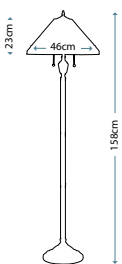

KING FLOOR LAMP
QZ/KING/FL

Floor lamp in Vintage Bronze finish, including Tiffany glass shade with 318 pieces.

Max. Wattage: 2 x 100W E27