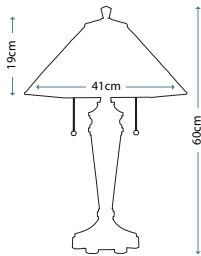

ARDEN
QZ/ARDEN/TL

Desk lamp in authentic Bronze Patina finish, including Tiffany glass shade with 192 pieces.

Max. Wattage: 2 x 60W E27