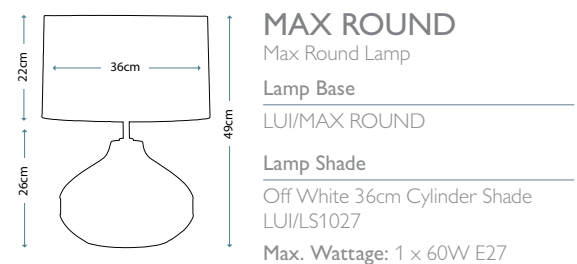

Alba Cream/Grey Lamp

Lamp Base

LUI/ALBA CREAM

Lamp Shade

Stone 30cm Suedette Cube Shade LUI/LS1016

Max. Wattage: 1 x 60W E27

Order lampshades seperately

JOB
Job Bronze Metallic Lamp
Lamp Base
LUI/JOB
Lamp Shade
Bronze 36cm Cylinder Shade
LUI/LS1087
Max. Wattage: 1 x 60W E27