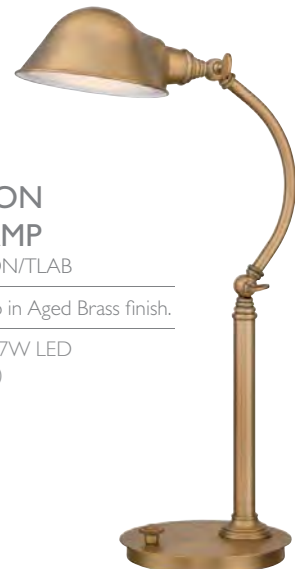

**THOMPSON
TABLE LAMP**

QZ/THOMPSON/TLAB

LED Desk Lamp in Aged Brass finish.

Max. Wattage: 7W LED (lamps included)