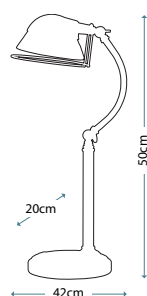

**WHITNEY
TABLE LAMP**
QZ/WHITNEY/TL

LED Desk Lamp in Imperial Bronze with antique gold highlights and semi gloss finish, including a Mica natural stone shade.

Max. Wattage: 7W LED
(lamps included)