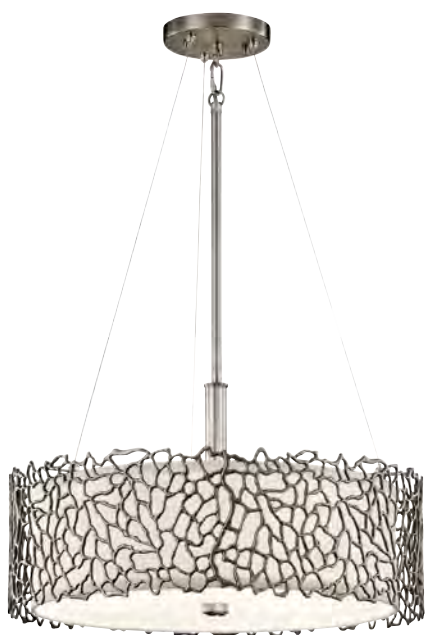

FE/AUDRIE/P/M

FE/AUDRIE/P/S

FE/AUDRIE/W1

FE/AUDRIE/W2

Code	Description	Height	Width	Min. Drop	Max. Drop	Projection	Finish	Max. Wattage
FE/AUDRIE/P/M	Medium Pendant	657mm	257mm	695mm	1745mm*	-	Polished Nickel	6 x 3.5W LED 350 LM
FE/AUDRIE/P/S	Small Pendant	486mm	181mm	524mm	1574mm*	-	Polished Nickel	4 x 3W LED 250 LM
FE/AUDRIE/W1	Wall Light	308mm	127mm	-	-	102mm	Polished Nickel	5W LED 400 LM
FE/AUDRIE/W2	Wall Light	562mm	127mm	-	-	102mm	Polished Nickel	12W LED 1100 LM

KL/SILCORAL/P/A

KL/SILCORAL/P/A
shown as semi-flush

KL/SILCORAL/MP

KL/SILCORAL/P/B

KL/SILCORAL/ISLE

Top view of
KL/SILCORAL/ISLE

KL/SILCORAL1

Code	Description	Height	Width	Min. Drop	Max. Drop	Projection	Finish	Max. Wattage
KL/SILCORAL/P/A	Duo-Mount Pendant	175mm	464mm	286mm	1270mm*	-	Classic Pewter	3 x 100W E27
KL/SILCORAL/P/B	Pendant	175mm	559mm	350mm	1194mm*	-	Classic Pewter	4 x 100W E27
KL/SILCORAL/MP	Mini Pendant	150mm	184mm	275mm	1219mm*	-	Classic Pewter	1 x 100W E27
KL/SILCORAL/ISLE	Oval Island Light	175mm	864mm	350mm	1194mm*	406mm	Classic Pewter	4 x 100W E27
KL/SILCORAL1	Wall Light	235mm	191mm	-	-	140mm	Classic Pewter	1 x 100W E27