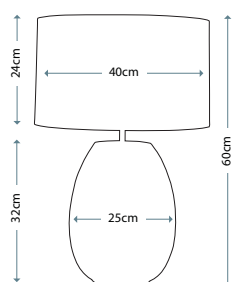

SEYCHELLES

Off White Textured Lamp with Blue and Sand decoration

Lamp Base

LUI/SEYCHELLES

Lamp Shade

Cream 40cm Cylinder Shade LUI/LS1026

Max. Wattage: 1 x 60W E27