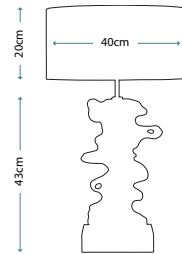

LIBERO SILVER

Libero Silver Leaf Lamp

Lamp Base

LUI/LIBERO SILV

Lamp Shade

Silver Striped 40cm Oval Shade
LUI/LS1111

Max. Wattage: 1 x 60W E27