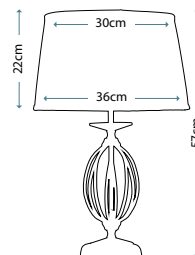

AEGEAN
AG/TL PN

Table Lamp featuring a hand forged steel scroll that is finished in Polished Nickel. It is topped and tailed with beautiful cut glass sconces and includes an Ivory 36cm cotton Empire shade.

Max. Wattage: 1 x 60W E27