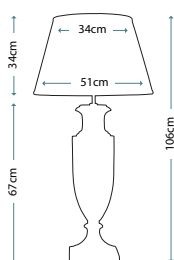

Bronze & Silver Petals Tea Caddy Lamp

Lamp Base

LUI/BR/SI PETALS

Lamp Shade

Oyster 23cm Cotton Rectangular Shade
LUI/LS1007

Max. Wattage: 1 x 60W E27

APHRODITE LARGE

Off White Large Lamp