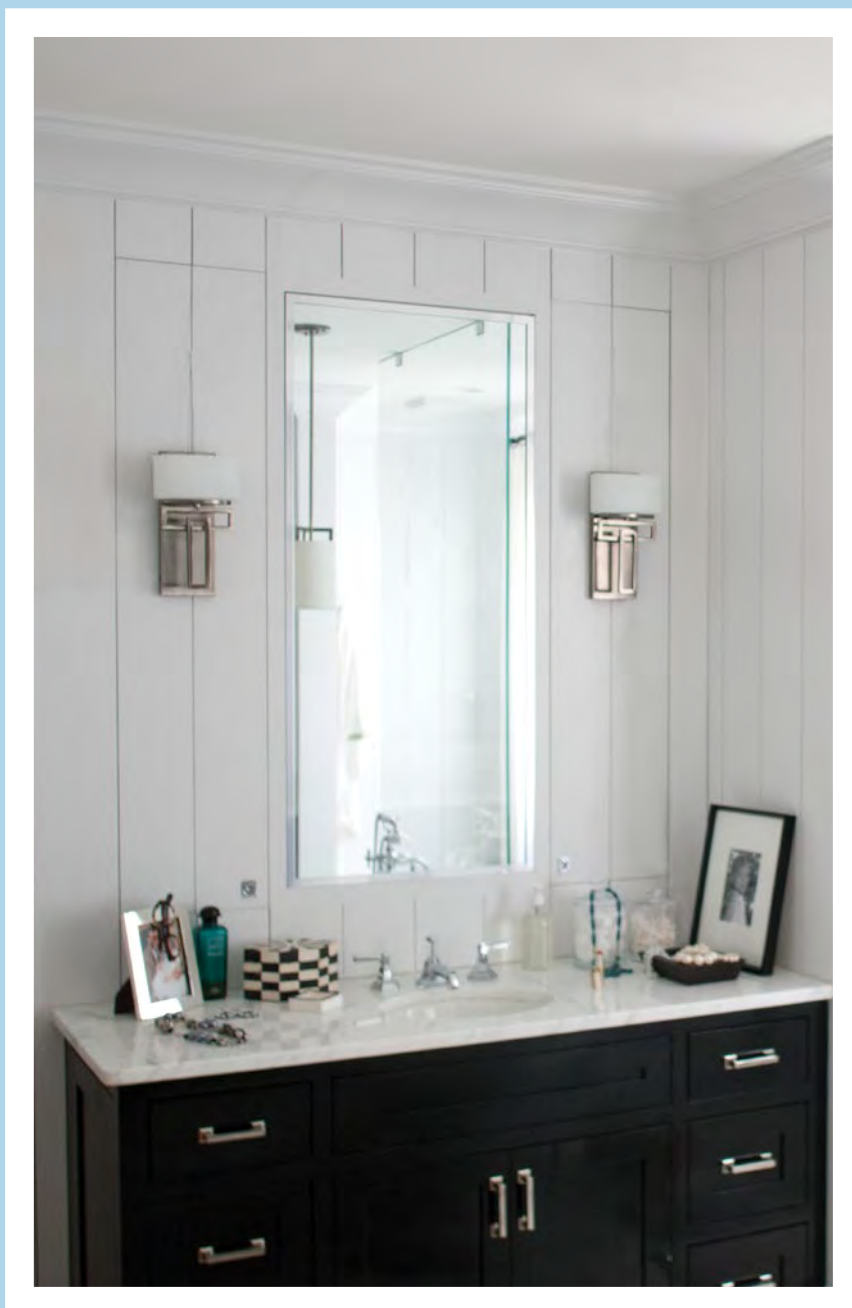

BATHROOM COLLECTION

This stylish range of products have been specifically designed for use in the bathroom environment, although they can of course be used elsewhere within the home. Offering a choice of both classic and contemporary styles, these fittings will add style and elegance to any bathroom setting. All of these products are IP44 rated, which is the water ingress rating required in many countries for bathroom lighting, making them suitable for Zones 1 and 2. Bulbs are supplied with all fittings listed with G9 lamps. Not supplied with pull chord.

Bathroom Collections A-Z

356	Ashley
368	Austen (Chrome)
372	Austen (Brass)
355 & 356	Avon
364	Aylesbury
376	Bamboo
365	Binstead
369	Blake (Chrome)
372	Blake (Brass)
375	Brightwell
357	Brompton
358	Brooke
364	Cambridge
369	Carrol (Chrome)
373	Carrol (Brass)
366	Cheadle
361	Concord
358	Constance
370 & 371	Dryden (Chrome)
373	Dryden (Brass)
371	Eliot
374	Francoise
364	Greenwich
356	Hadley Bath
360	Huguenot Lake
374	Isabella
355	Lanza
356 & 359	Malibu
376	Minster
357	Newbury
376	Olivia
363 & 356	Payne & Payne Ornate
356 & 360	Perry
357	Ryde
364	Shirebrook
366	Tranquil Bay
359	Wadsworth
365	Wallingford
357	Whitby
357	Woodward
364	Worcester