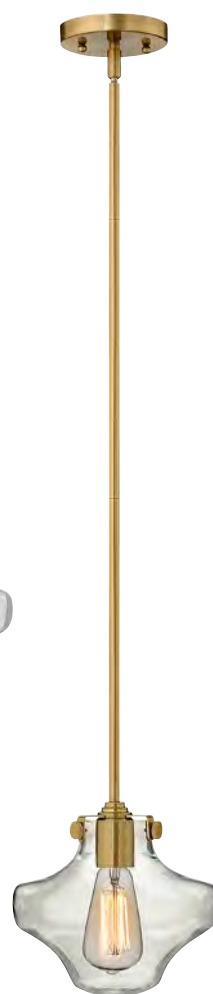

*¹ Supplied with 1 x 100mm, 1 x 150mm & 2 x 300mm rods. *² Supplied with 1 x 150mm & 2 x 300mm rods.

HK/CONGRES4/A BC

HK/CONGRES4/B BC

HK/CONGRES1/B BC

HK/CONGRES1/A BC

HK/CONGRES/P/B BC

HK/CONGRES/P/A BC

Code	Description	Height	Width	Min. Drop	Max. Drop	Projection	Finish	Max Wattage
HK/CONGRES/P/A BC	Clear Glass Pendant	178mm	203mm	253mm	902mm*2	-	Brushed Caramel	1 x 100W E27
HK/CONGRES/P/B BC	Clear Glass Pendant	229mm	222mm	304mm	1054mm*2	-	Brushed Caramel	1 x 100W E27
HK/CONGRES1/A BC	Clear Glass Wall Light	286mm	203mm	-	-	248mm	Brushed Caramel	1 x 100W E27
HK/CONGRES1/B BC	Clear Glass Wall Light	330mm	222mm	-	-	254mm	Brushed Caramel	1 x 100W E27
HK/CONGRES4/A BC	Clear Glass Chandelier	406mm	686mm	578mm	1340mm*1	-	Brushed Caramel	4 x 100W E27
HK/CONGRES4/B BC	Clear Glass Chandelier	362mm	667mm	533mm	1295mm*1	-	Brushed Caramel	4 x 100W E27