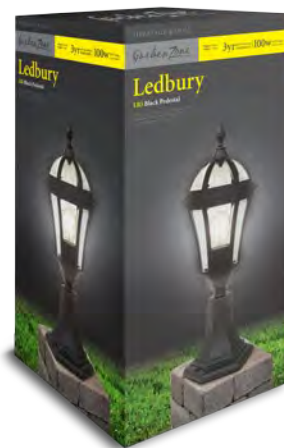

LEDBURY

Pedestal Lantern

Product Code: GZH/LB3

Material/colour: Black

Dimensions: H: 475mm
W: 173mm

Light Source: 1 x 100W E27

IP Rating: IP44