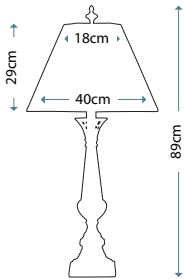

LAFAYETTE

SF/LAFAYETTE

Zinc cast table lamp with Amber Tortoise Shell finish, including Tan silk Shantung shade.

Max. Wattage: 1 x 60W E27