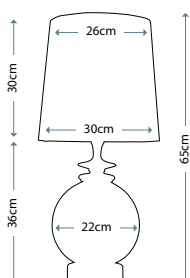

BABUSHKA
Babushka Blue Orb Lamp
Lamp Base
LUI/BABUSHKA
Lamp Shade
Manhattan Pewter 30cm Tapered Drum
HQ/TD30-2134
Max. Wattage: 1 x 60W E27