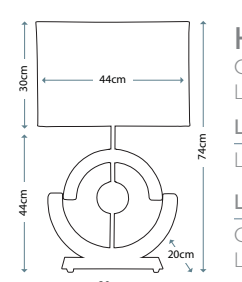

HORIZON

Off White Ceramic Lamp with Gold Lustre Ball

Lamp Base

LUI/HORIZON

Lamp Shade

Cream Rectangular Shade LUI/LS1074

Max. Wattage: 1 x 60W E14