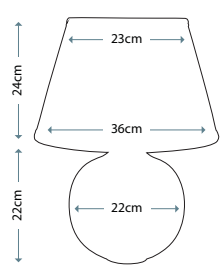

CANTELOUPE SMALL

Small Light Green Lamp

Lamp Base

LUI/CANTELOUPE S

Lamp Shade

Oyster 36cm Box Pleat Cotton Shade
LUI/LS1059 (13cm shade carrier)

Max. Wattage: 1 x 60W E27