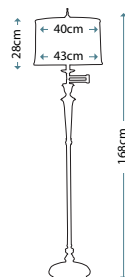

ARLINGTON BB
SF/ARLINGTON BB

Zinc cast swing arm floor lamp with Burnished Brass finish, including Off-white Camelot shade.

Max. Wattage: 1 x 60W E27