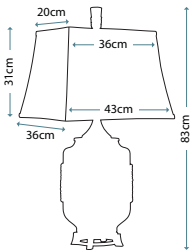

Max. Wattage: 2 x 60W E27

KYLE

QZ/KYLE/TL

Two light table lamp in Imperial Bronze finish, including Butterscotch Onyx shades.

Max. Wattage: 2 x 100W E27

Shades are included

RIGGING

QZ/RIGGING