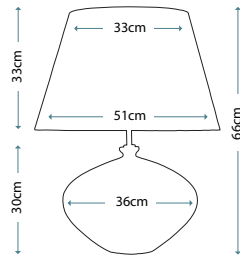

RIBBED PUMPKIN

Ribbed Pumpkin Lamp

Lamp Base

LUI/RIB PUMPKIN

Lamp Shade

Oyster 51cm Empire Shade
LUI/LS1127

Max. Wattage: 1 x 60W E27