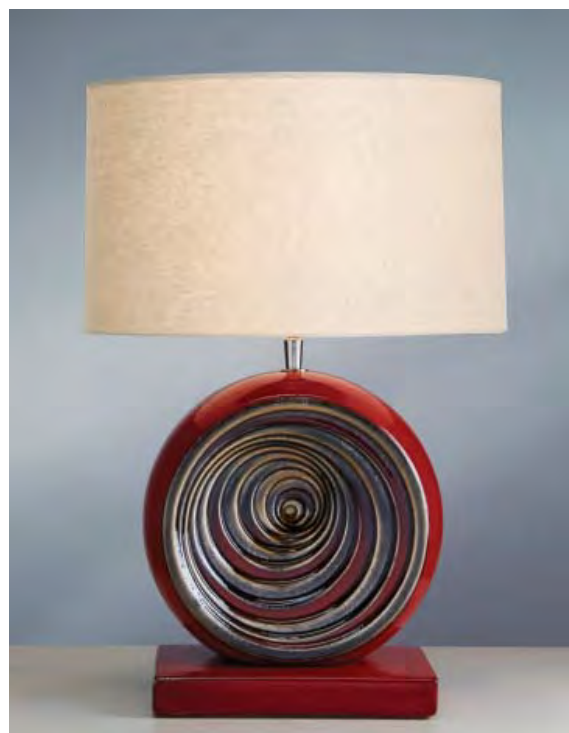

RED SWIRL
Red & Beige Swirl Lamp
Lamp Base
LUI/RED SWIRL
Lamp Shade
Cream 40cm Cylinder Shade
LUI/LS1026
Max. Wattage: 1 x 60W E27