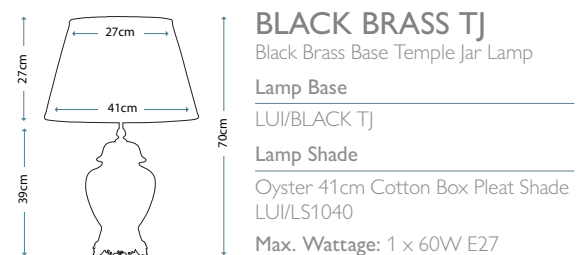

LUI/APHRODITE SM

Lamp Shade

Ivory 30cm Cotton Fine Pleat Shade
LUI/LS1052

Max. Wattage: 1 x 60W E27

Order lampshades seperately

MORRIS LARGE
Morris Large Gold/Black Lamp
Lamp Base
LUI/MORRIS LARGE
Lamp Shade
Gold 46cm Chiffon Shade
LUI/LS1033
Max. Wattage: 1 x 60W E27