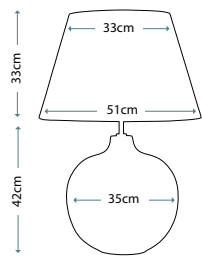

LAGUNA LARGE

Laguna Large Lamp

Lamp Base

LUI/LAGUNA LARGE

Lamp Shade

Oyster 51cm Empire Shade
LUI/LS1127

Max. Wattage: 1 x 60W E27