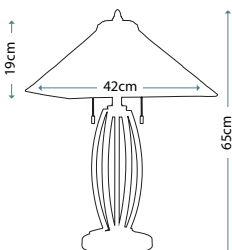

RUBY
QZ/RUBY/TL

Table lamp in Vintage Black finish, including Tiffany glass shade with 312 pieces.

Max. Wattage: 2 x 60W E27