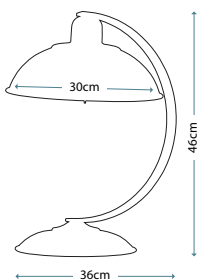

FRANKLIN CREAM

FRANKLIN CREAM

A retro bureau desk lamp finished in an Oyster White enamel paint with a Polished Chrome arch.

Max. Wattage: 1 x 60W E27