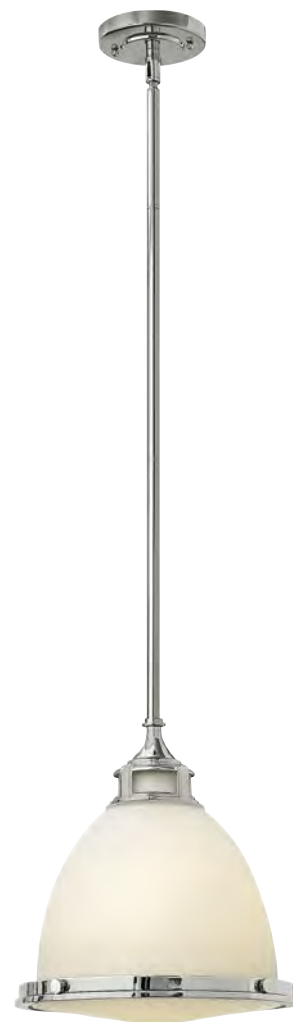

HK/AMELIA/P/M CM

See more Amelia fittings on p260

Code	Description	Height	Width	Min. Drop	Max. Drop	Finish	Max. Wattage
HK/AMELIA/P/S KZ	Mini Pendant	248mm	292mm	318mm	998mm*	Buckeye Bronze	1 x 60W E27
HK/AMELIA/P/S CM	Mini Pendant	248mm	292mm	318mm	998mm*	Chrome	1 x 60W E27
HK/AMELIA/P/M KZ	Medium Pendant	350mm	324mm	420mm	1100mm*	Buckeye Bronze	1 x 100W E27
HK/AMELIA/P/M CM	Medium Pendant	350mm	324mm	420mm	1100mm*	Chrome	1 x 100W E27

* Supplied with 2 x 300mm & 1 x 150mm rods.