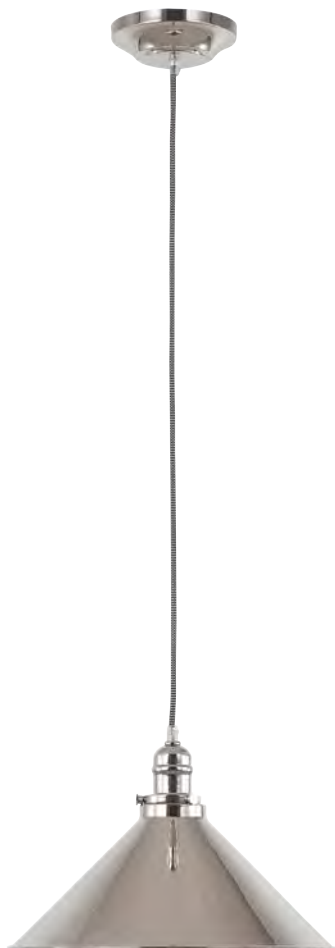

The style of the Provence is taken from French designs of the mid 1900s where they were commonly used to light tables in kitchens, cafés and bistros. Options include a rise and fall system, where the height can be easily changed in situ to suit a variety of applications. New to the collection is a single pendant, table lamp, floor lamp and wall light. The Provence is offered in Aged Brass, Old Bronze and Polished Nickel finishes.

PV/SP PN

Code	Description	Height	Width	Min. Drop	Max. Drop	Projection	Finish	Max. Wattage
PV/P PN	1ft Rise & Fall Pendant	230mm	370mm	960mm	1800mm	-	Polished Nickel	1 x 100W E27
PV/SP PN	Pendant	230mm	370mm	280mm	2000mm	-	Polished Nickel	1 x 100W E27
PV/TL PN	Table Lamp	960mm	225mm	-	-	-	Polished Nickel	1 x 60W E27
PV/FL PN	Floor Lamp	2040mm	340mm	-	-	-	Polished Nickel	1 x 100W E27
PV1 PN	1ft Wall Light	275mm	210mm	-	-	340mm	Polished Nickel	1 x 60W E27