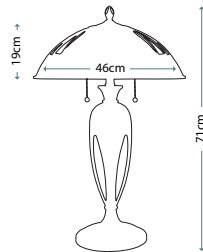

**ALAHAMBRE
TABLE LAMP**
QZ/ALAHAMBRE/TL

Table lamp in Burnt Cinamon finish, including Tiffany glass shade with 96 pieces. (See pendant on p347.)

Max. Wattage: 2 x 60W E27