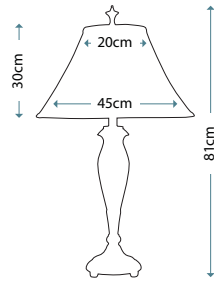

LINCOLN

SF/LINCOLN

Zinc cast table lamp with Roman Bronze finish, including Off-white silk Shantung shade.

Max. Wattage: 1 x 60W E27