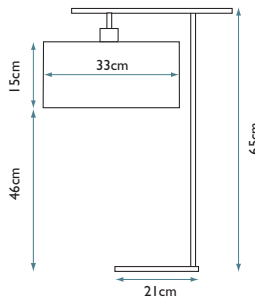

Lamp Shade Option B

33cm Cylinder - Fortune Steel
HQ/CY33 STEELFT9