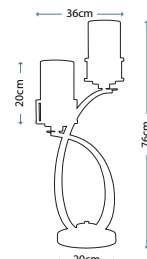

KYLE

QZ/KYLE/TL

Two light table lamp in Imperial Bronze finish, including Butterscotch Onyx shades.

Max. Wattage: 2 x 100W E27

Shades are included