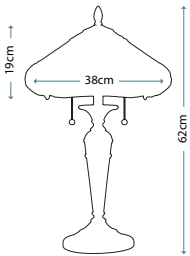

HARLAND
QZ/HARLAND/TL

Table lamp in Imperial Bronze finish, including Tiffany glass shade with 280 pieces.

Max. Wattage: 2 x 60W E27