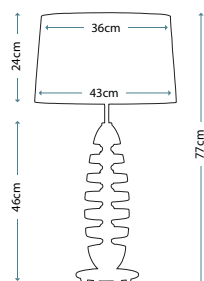

GRACE
Grace Graphite Ceramic Lamp
Lamp Base
LUI/GRACE
Lamp Shade
Silver 43cm Shade with Silver Lining
LUI/LS1019
Max. Wattage: 1 x 60W E27