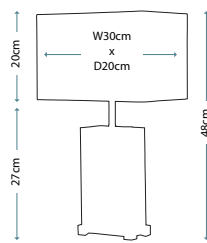

VALENTINA
Valentina Clear Crystal Lamp
Lamp Base
LUI/VALENTINA
Lamp Shade
Off White 30cm Silk Rectangular Shade
LUI/LS1105
Max. Wattage: 1 x 60W E14