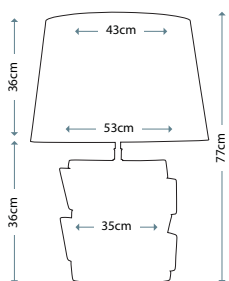

PISA
Pisa Stacked White & Graphite Lamp
Lamp Base
LUI/PISA
Lamp Shade
Silver 53cm Tapered Shade
LUI/LS1112
Max. Wattage: 1 x 60W E27