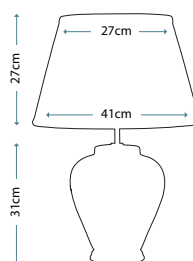

ARUM LILY
Arum Lily Lamp
Lamp Base
LUI/ARUM LILY
Lamp Shade
Oyster 41cm Cotton Box Pleat Shade LUI/LS1040
Max. Wattage: 1 x 60W E27