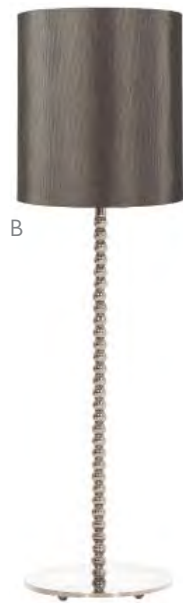

BUBBLE FL

Bubble Floor Lamp

Lamp Base

HQ/BUBBLE FL

Lamp Shade Option A

40cm Drum - Precious Cream
HQ/DR40 CREAMPR8

Lamp Shade Option B

40cm Drum - Manhattan Pewter 2134
HQ/DR40-2134

Max. Wattage: 1 x 60W E27

BUBBLE TL

Bubble Table Lamp

Lamp Base

HQ/BUBBLE TL

Lamp Shade Option A

15cm Drum - Precious Cream
HQ/DR15 CREAMPR8

Lamp Shade Option B

15cm Drum - Manhattan Pewter 2134
HQ/DR15-2134

Max. Wattage: 1 x 40W E14