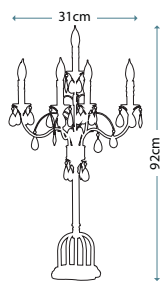

Max. Wattage: 1 x 60W E27

ANORA FL
FE/ANORA FL

Floor lamp in Palladio and Dark Walnut finish, featuring hand polished crystals.

Max. Wattage: 5 x 40W E14

ANORA TL
FE/ANORA TL

Palladio/Dark Walnut candelabra style table lamp, featuring hand polished crystals.