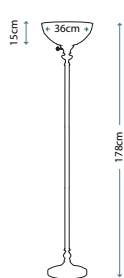

KAMI UPLIGHTER
QZ/KAMI/UL

Torchiere uplighter in Vintage Bronze finish, including Tiffany glass shade with 366 pieces. (See Kami family on p348.)

Max. Wattage: 2 x 60W E27