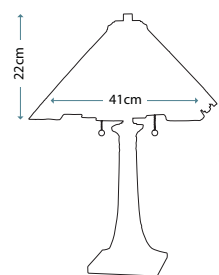

**INGLEBROOK
TABLE LAMP**
QZ/INGLEBROOK/TL

Table lamp in Valiant Bronze finish, including Tiffany glass shade with 248 pieces. (See Inglebrook family on p338-340.)

Max. Wattage: 2 x 60W E27

Shades are included