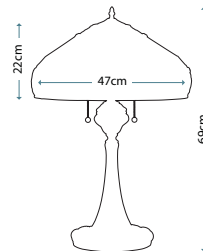

BELLE FLEUR TABLE LAMP
QZ/BELLEFLEUR/TL

Table lamp in Vintage Bronze finish, including Tiffany glass shade with 504 pieces. (See pendant on p345.)

Max. Wattage: 2 x 60W E27