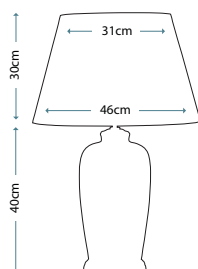

BLACK BIRDS TRAD
Black Birds Traditional Lamp
Lamp Base
LUI/BLKBIRDS TRD
Lamp Shade
Bronze 46cm Empire Shade
LUI/LS1012
Max. Wattage: 1 x 60W E27

Order lampshades seperately