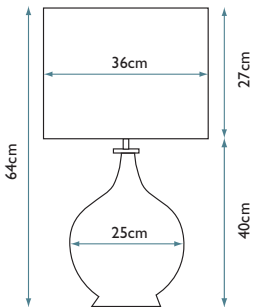

ORB CLEAR

Orb Clear Table Lamp

Lamp Base

HQ/ORB CLEAR

Lamp Shade

35cm Drum - Precious Cream
HQ/DR35 CREAMPR8

Max. Wattage: 1 x 60W E27