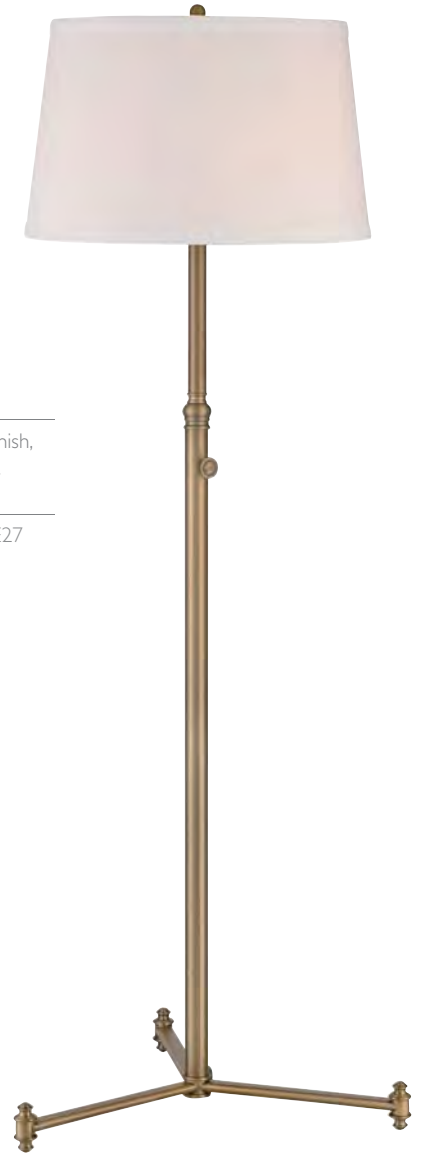

VIVID COLLECTION

**WHITNEY
FLOOR LAMP**
QZ/WHITNEY/FL

LED Floor Lamp in Imperial Bronze with antique gold highlights and semi gloss finish, including a Mica natural stone shade.

Max. Wattage: 7W LED
(lamps included)

**SOUTHWAY
FLOOR LAMP**
QZ/SOUTHWAY/FL

Floor lamp in Aged Brass finish, including Hardback Geneva White shade.

Max. Wattage: 3 x 75W E27

**WHITNEY
TABLE LAMP**
QZ/WHITNEY/TL

LED Desk Lamp in Imperial Bronze with antique gold highlights and semi gloss finish, including a Mica natural stone shade.

Max. Wattage: 7W LED
(lamps included)

**SOUTHWAY
TABLE LAMP**
QZ/SOUTHWAY/TL

Table lamp in Aged Brass finish, including Hardback Geneva White shade.

Max. Wattage: 3 x 75W E27