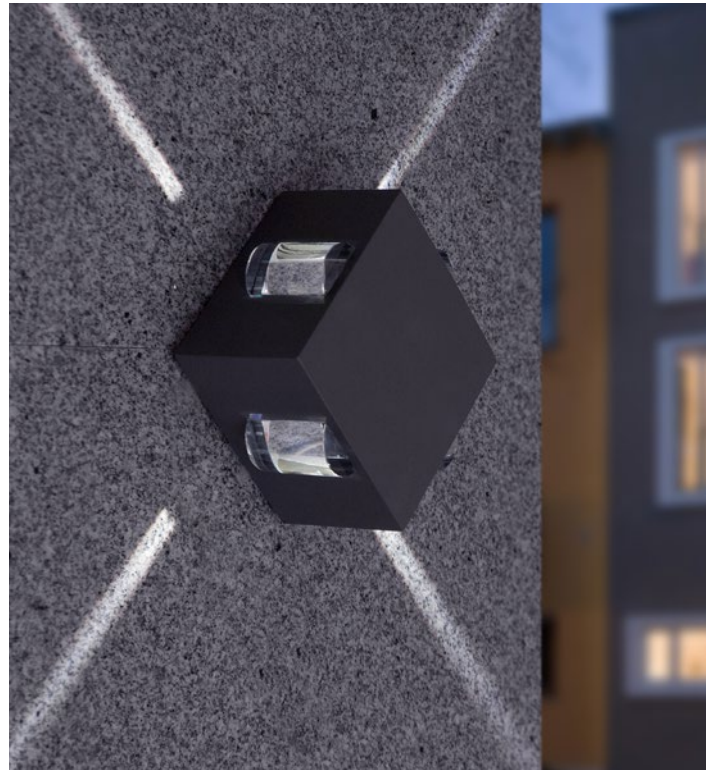

UT/EVANS 1862