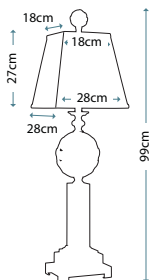

PALMETTA TABLE LAMP
QZ/PALMETTA/TL

Table lamp in Silver and Black finishes with Antique Ivory leaf ornament, including White square linen shade with trim.

Max. Wattage: 1 x 100W E27

PALMETTA FLOOR LAMP
QZ/PALMETTA/FL