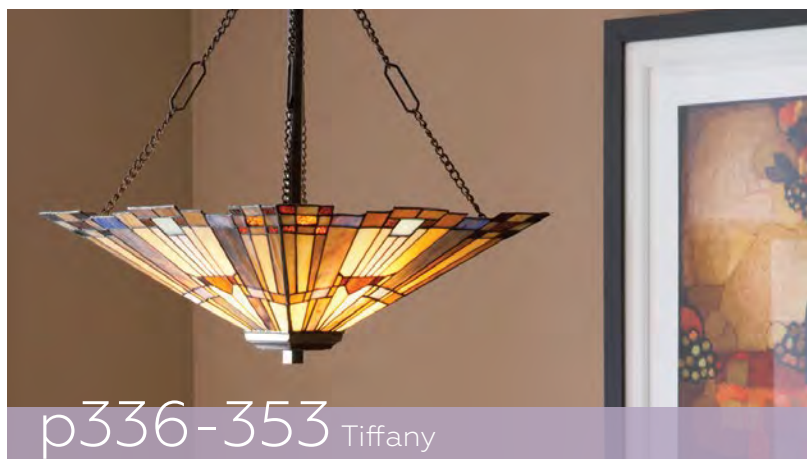

p336-353 Tiffany

The contemporary, stem hung design of Solstice creates an interesting transparent sphere with semi-circular glass panels, brought together by bold hinges of Polished Chrome.

HK/SOLSTICE/P