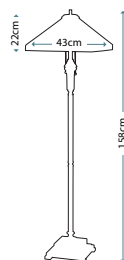

FINTON FLOOR LAMP
QZ/FINTON/FL

Floor lamp in Vintage Bronze finish, including Tiffany glass shade with 232 pieces.

Max. Wattage: 2 x 60W E27