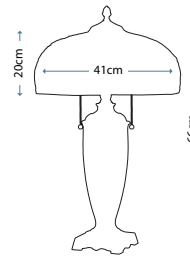

LYNCH
QZ/LYNCH/TL

Table lamp in Bronze finish, including Tiffany glass shade with 371 pieces.

Max. Wattage: 2 x 60W E27