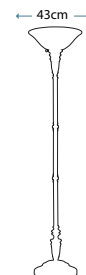

BRODERICK
FE/BRODERICK TCH

Speckled Taupe torchiere including round Speckled Champagne Scavo glass shade.

Max. Wattage: 1 x 100W E27