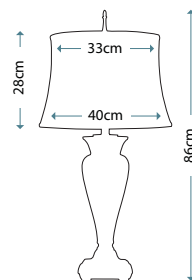

PORTLAND

SF/PORTLAND

Zinc cast table lamp with Roman Bronze finish, including Off-white silk Shantung shade.

Max. Wattage: 1 x 60W E27

Shades are included