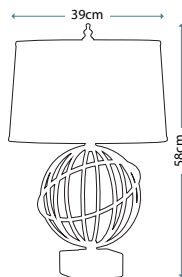

SPENCER

FE/SPENCER TL

Table lamp with Firenze Gold finish and a Dark Walnut base. Includes a Dark Tan linen shade.

Max. Wattage: 1 x 60W E27