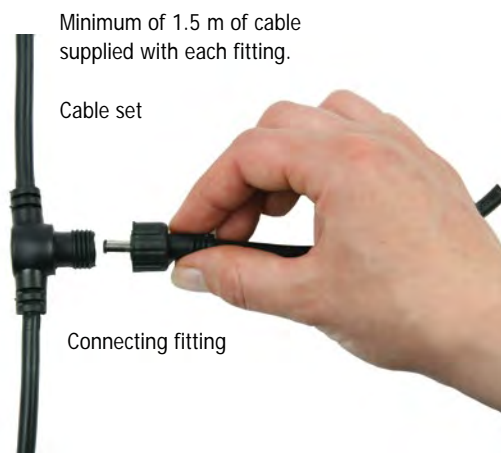

Landscape photography courtesy of Garden Care Services, Dunstable - www.gardencare-services.co.uk