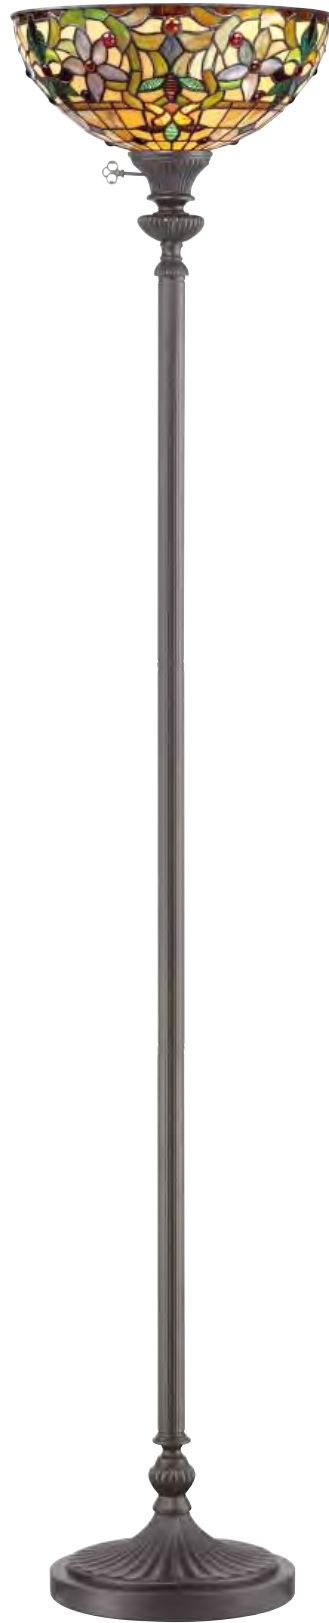

KING FLOOR LAMP
QZ/KING/FL

Floor lamp in Vintage Bronze finish, including Tiffany glass shade with 318 pieces.

Max. Wattage: 2 x 100W E27

KAMI UPLIGHTER
QZ/KAMI/UL

Torchiere uplighter in Vintage Bronze finish, including Tiffany glass shade with 366 pieces. (See Kami family on p348.)

Max. Wattage: 2 x 60W E27

BELLE FLOOR LAMP
QZ/BELLE/FL

Floor lamp in Imperial Bronze finish, including Tiffany glass shade with 632 pieces.

Max. Wattage: 2 x 100W E27

Shades are included