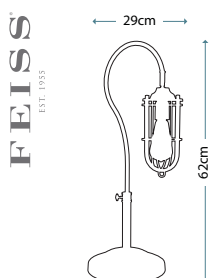

URBAN RENEWAL CAGE TABLE LAMP

FE/URBANRWL/TL1

Dark Antique Brass table lamp including Dark Antique Brass metal cage.

Max. Wattage: 1 x 60W E27

QUOIZEL

PARLIAMENT TABLE LAMP

QZ/PARLIAMENT/TL

Dark Bronze table lamp with Antique Brass accents. Adjustable head for directional task light.