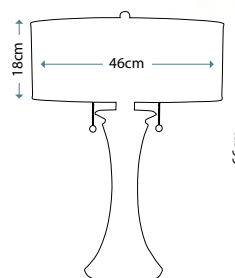

MANHATTAN

SF/MANHATTAN

Zinc cast table lamp with Polished Nickel finish, including Black Opaque/ Silver foil shade.

Max. Wattage: 2 x 60W E27

Shades are included