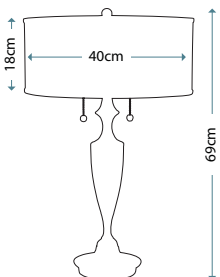

GATSBY AN

SF/GATSBY AN

Zinc cast table lamp with Antique Nickel finish, including Global White shade.

Max. Wattage: 2 x 60W E27