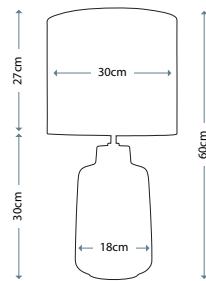

BACARI SMALL

Bacari Small Blue & Grey Lamp

Lamp Base

LUI/BACARI SM

Lamp Shade

Manhattan Pewter 30cm Drum Shade
HQ/DR30-2134

Max. Wattage: 1 x 60W E27