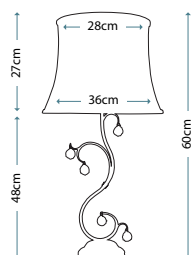

LUNETTA
LUN/TL BR

Table Lamp hand crafted from steel and finished in a Bronze patina. The crystal cut glass spheres add a little sparkle to this elegant lamp and included is a Textured Cream 36cm fabric shade.

Max. Wattage: 1 x 60W E27