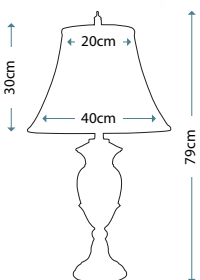

WALDORF

SF/WALDORF

Zinc cast table lamp with Burnished Brass finish, including Pearl Supreme satin shade.

Max. Wattage: 1 x 60W E27