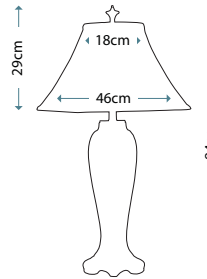

CHARLESTON

SF/CHARLESTON

Zinc cast table lamp with Antique Nickel finish, including Off-white Silk Shantung shade.

Max. Wattage: 1 x 60W E27