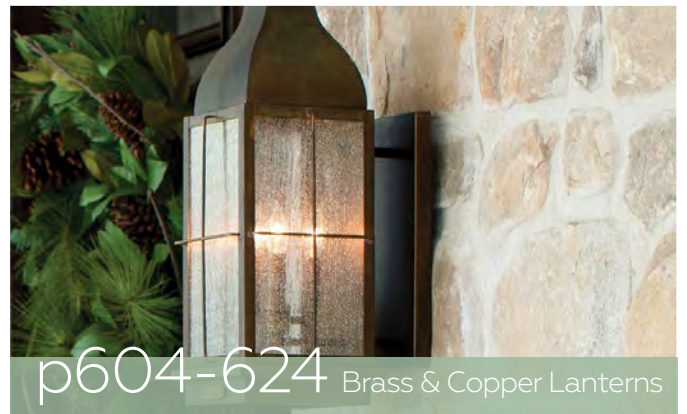

p604-624 Brass & Copper Lanterns

This is a great collection of English and American Heritage lanterns that are hand made from solid brass and copper. These materials are ideal for coastal and tough climate conditions and are offered with a limited lifetime warranty. Whilst the colour may change over time into a rich, natural patina, the material itself will not deteriorate to a point of structural failure.