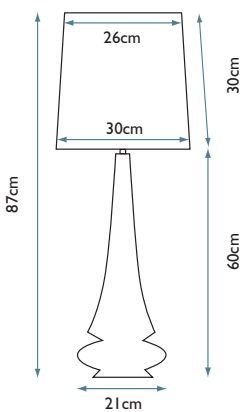

SPIN GREY

Spin Grey Table Lamp

Lamp Base

HQ/SPIN GREY

Lamp Shade

30cm Tapered Drum - Manhattan Pewter 2134
HQ/TD30-2134

Max. Wattage: 1 x 60W E27