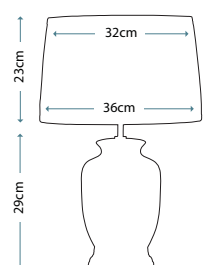

LUI/APHRODITE SM

Lamp Shade

Ivory 30cm Cotton Fine Pleat Shade
LUI/LS1052

Max. Wattage: 1 x 60W E27

Order lampshades seperately

MORRIS LARGE
Morris Large Gold/Black Lamp
Lamp Base
LUI/MORRIS LARGE
Lamp Shade
Gold 46cm Chiffon Shade
LUI/LS1033
Max. Wattage: 1 x 60W E27