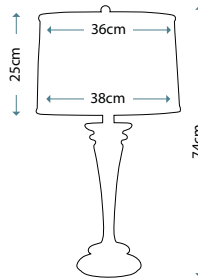

BROOKLYN

SF/BROOKLYN

Zinc cast table lamp with Polished Nickel finish, including Pearl Supreme satin shade.

Max. Wattage: 1 x 60W E27