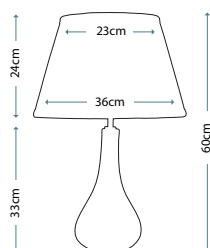

TEAL LEAVES
Teal Leaves Lamp
Lamp Base
LUI/TEAL LEAVES
Lamp Shade
Oyster 36cm Cotton Box Pleat Shade
LUI/LS1059 (13cm shade carrier)
Max. Wattage: 1 x 60W E27

Order lampshades seperately