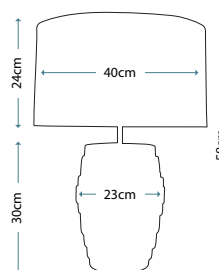

MARS

Mars Orange Tiered Lamp

Lamp Base

LUI/MARS

Lamp Shade

Charcoal 40cm Cylinder Shade
LUI/LS1002

Max. Wattage: 1 x 60W E27