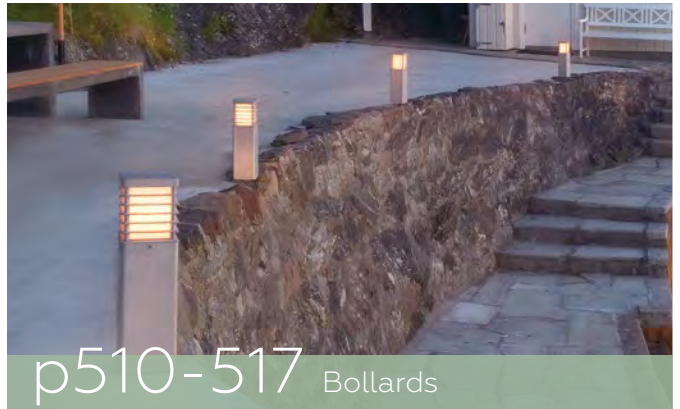

Isabella Bowl

FB/ISABELLA BOWL

Antiqued gold and silver leaf decorative bowl on gold leaf scrolled feet.

Height: 170mm
Diameter: 320mm
© 2012 Benjamin Burts

OUTDOOR LIGHTING

A series of clean design, functional and high performance fittings ideal for use in contemporary settings and public spaces. Many of these fittings are robustly made in Europe out of high quality materials and finishes, almost all suiting energy efficient lamps options, and with some models already made with dedicated LED lamp sources.