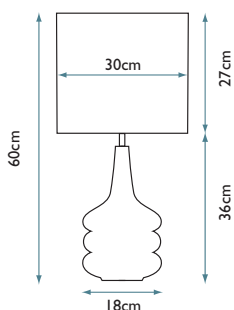

413

Images courtesy of Harlequin.

POP WHITE

Pop White Table Lamp

Lamp Base

HQ/POP WHITE

Lamp Shade

30cm Drum - Manhattan Pewter 2134
HQ/DR30-2134