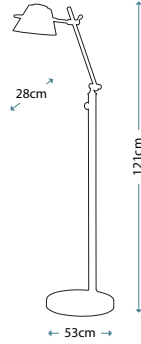

**SPENCER
FLOOR LAMP**
QZ/SPENCER/FL WT

LED Floor Lamp in Western Bronze finish.

Max. Wattage: 7W LED (lamps included)

**SPENCER
FLOOR LAMP**
QZ/SPENCER/FL BN

LED Floor Lamp in Brushed Nickel with semi gloss finish.

Max. Wattage: 7W LED (lamps included)

VIVID COLLECTION

Lighting has evolved to include designs that are not only beautiful but energy-efficient as well. Proper illumination is key and the LED bulb is perfect for providing bright light when you need it. If you prefer a more ambient glow, there is an adjustable dimmer knob on the base.

SPENCER TABLE LAMP
QZ/SPENCER/TL WT

LED Desk Lamp in Western Bronze finish.

Max. Wattage: 7W LED (lamps included)

SPENCER TABLE LAMP
QZ/SPENCER/TL BN

LED Desk Lamp in Brushed Nickel with semi gloss finish.

Max. Wattage: 7W LED (lamps included)