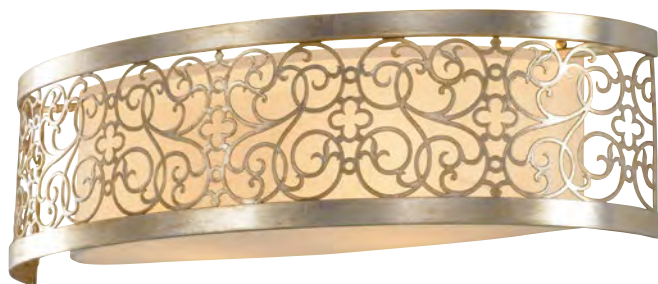

FE/ARABESQUE2