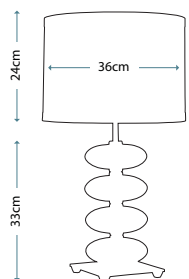

ONYX RED

Onyx Red Lamp

Lamp Base

LUI/ONYX RED

Lamp Shade

Off White 36cm Linen Shade with Red Velvet Trim – LUI/LS1139

Max. Wattage: 1 x 60W E27