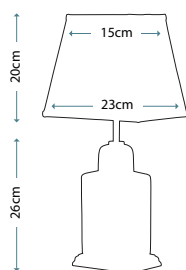

GOLD FLOWER

Gold Flower Tea Caddy Lamp
LUI/GOLD FLOWER

BLUE FLOWER

Blue Flower Tea Caddy Lamp
LUI/BLUE FLOWER

Lamp Shade

Oyster 23cm Cotton Rectangular Shade
LUI/LS1007

Max. Wattage: 1 x 60W E27