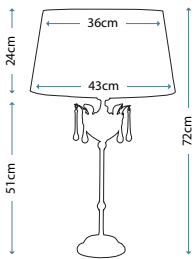

AMARILLI
AML/TL BLK/SIL

Candlestick lamp made from steel with a hand crafted Black/Silver patina. Includes a Silver 43cm shade with silver lining.

Max. Wattage: 1 x 60W E27