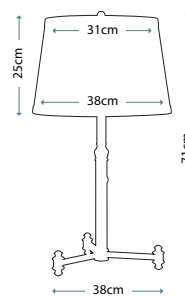

**SOUTHWAY
TABLE LAMP**
QZ/SOUTHWAY/TL

Table lamp in Aged Brass finish, including Hardback Geneva White shade.

Max. Wattage: 3 x 75W E27