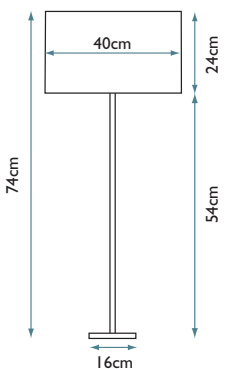

Order lampshades seperately