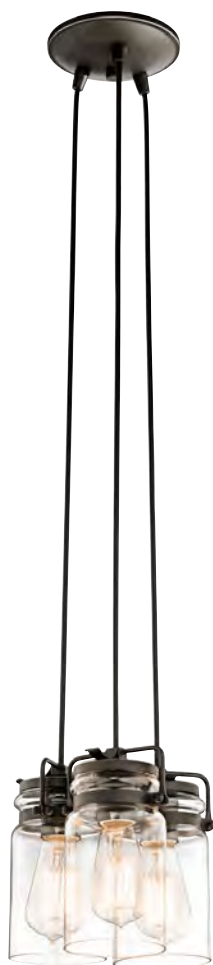

KL/BRINLEY3 OZ