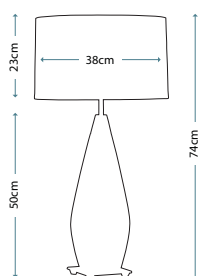

CONRAD
Conrad Silver/Black Lamp
Lamp Base
LUI/CONRAD
Lamp Shade
Dark Silver 38cm Cylinder Shade
LUI/LS1023
Max. Wattage: 1 x 60W E27