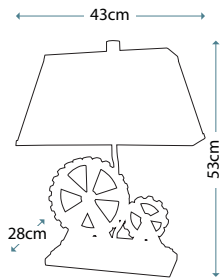

OLD INDUSTRIAL

FE/OLD INDUST TL

Midnight Pearl table lamp including Black Linen on hardback shade.

Max. Wattage: 1 x 60W E27