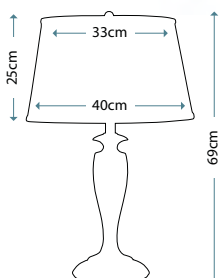

STUYVESANT

SF/STUYVESANT

Zinc cast table lamp with Polished Nickel finish, including Pearl Supreme satin shade.

Max. Wattage: 1 x 60W E27