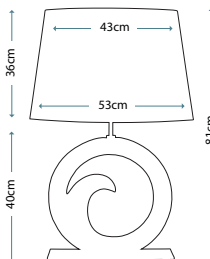

PEARL LARGE

Pearl Large Lamp

Lamp Base

LUI/PEARL LARGE

Lamp Shade

Silver 53cm Tapered Oval Shade with
Silver Lining – LUI/LS1112

Max. Wattage: 1 x 60W E27