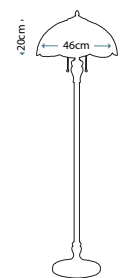

BELLE FLOOR LAMP
QZ/BELLE/FL

Floor lamp in Imperial Bronze finish, including Tiffany glass shade with 632 pieces.

Max. Wattage: 2 x 100W E27

Shades are included