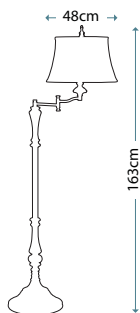

GIBSON SWFL

FE/GIBSON SWFL

Cambridge Crackle floor lamp including Desert Linen fabric shade.

Max. Wattage: 1 x 60W E27