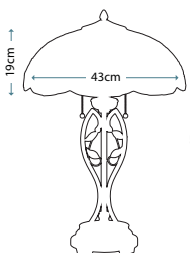

BELLE TABLE LAMP

QZ/BELLE/TL

Table lamp in Imperial Bronze finish, including Tiffany glass shade with 632 pieces.

Max. Wattage: 2 x 60W E27