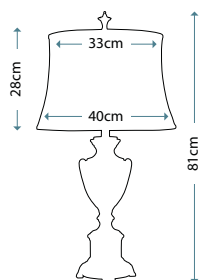

Max. Wattage: 1 x 60W E27

CITY HALL

SF/CITY HALL

Zinc cast table lamp with Smoked Umber finish, including Off-white silk Shantung shade.

Max. Wattage: 1 x 60W E27

PRESIDENTIAL

SF/PRESIDENTIAL

Zinc cast table lamp in Pewter finish, including Ivory Off-white Camelot shade.