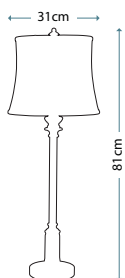

STATEROOM BL BB

FE/STATERM BL BB

Bali Brass buffet lamp including White cotton linen shade.

Max. Wattage: 1 x 60W E27

Shades are included