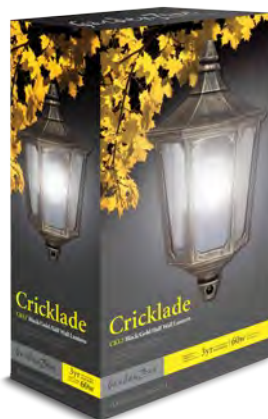

HERITAGE RANGE

HIGHNAM

Wall Lantern

Product Code: GZH/HN1

Material/colour: Weathered Bronze

Dimensions: H: 260mm
W: 135mm P: 150mm

Light Source: 1 x 60W E27

IP Rating: IP44

SHIPSTON

Wall Lantern

Product Code: GZH/SHIP2

Material/colour: Black

Dimensions: H: 268mm
W: 215mm P: 242mm

Light Source: 1 x 60W E27

IP Rating: IP44

CRICKLADE

Wall Lantern

Product Code: GZH/CKL7

Material/colour: Black/Gold

Dimensions: H: 350mm
W: 198mm P: 112mm

Light Source: 1 x 60W E27

IP Rating: IP44

CHEDWORTH

Wall Lantern

Product Code: GZH/CHW2

Material/colour: Old Bronze

Dimensions: H: 260mm
W: 120mm P: 160mm

Light Source: 1 x 60W E27

IP Rating: IP44