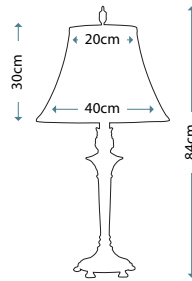

Max. Wattage: 1 x 60W E27

HAMPTON

SF/HAMPTON

Zinc cast table lamp with Milano Silver finish, including Off-white silk Shantung shade.

Max. Wattage: 1 x 60W E27

WASHINGTON AB

SF/WASHINGTON AB

Zinc cast table lamp with Antique Brass finish, including Ivory Shadow shade.