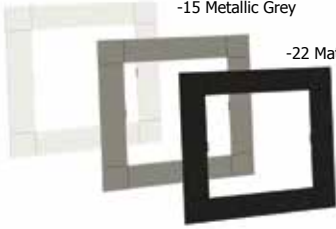

MODUL-AIM
REMODELER

MODUL-AIM
MODULAR BASE UNIT

TRIM FINISHES

-11 Matte White

-15 Metallic Grey

-22 Matte Black

MASKS

-11 Matte White