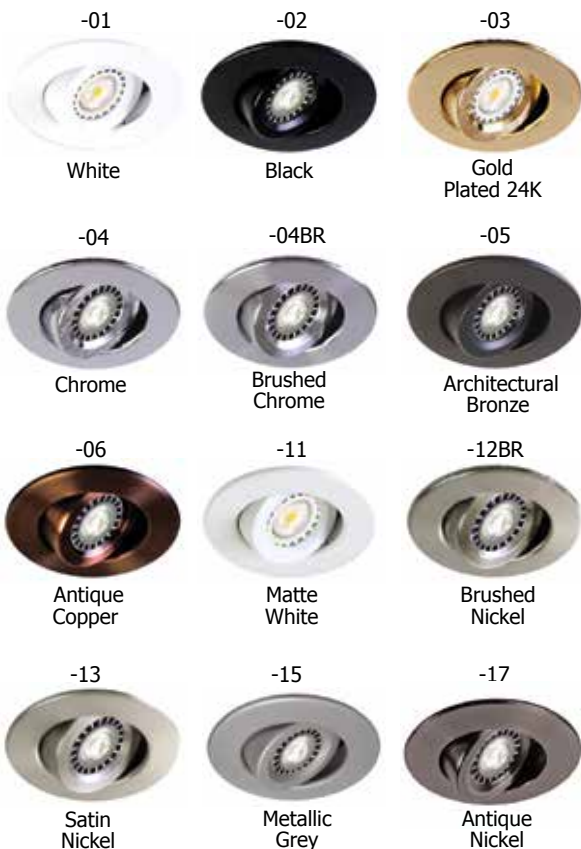

RECESSED LIGHTING

CONTRAST

L I G H T I N G

TRIM FINISHES

Available for Evolution and Concerto only.

REFLECTORS

Standard: anodized aluminum

SPECULAR