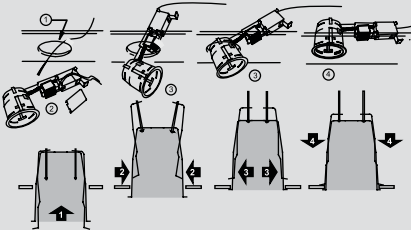

Housing Features

Galvanized steel construction.

cULus certified for damp locations.

Choice of power unit types: transformers, converters, ballasts, drivers.

Integrated thermal protection

Remodel

- Below ceiling accessibility for easy maintenance.
- Shallow version is available for restricted areas 3.5" (91 mm)

New Construction

- Adjustable mounting bars from 10" to 24" (254 to 610 mm)
- Mounting bars with built-in jack for nailing into joists.
- Shallow version is available for restricted areas 3.5" (91 mm)

For use with trims model: T3125, T3145, T3145DG, T3250, T3250DG, T3450.

• Double: NWD3000LE

• Triple: NWT3000LE

Insulated areas "IC" TYPE

- 7" (178 mm) high may be installed in a 2 x 8-inch construction
- Listed for direct contact with thermal insulation (except polyurethane)
- Only ECO2ISL200P and ECO2ISL300P are approved for direct contact with polyurethane)

The **patented fixing system** and the integrated flange secure the housing tightly against the ceiling and eliminate light leakage.

Housings for cabinet

Double or Triple Sets,
20W per lamp

CAB3000, CAB4000, CAB5000 D/T

Class 2 60W AC 120 Volts

Plug-in Electronic Converter

18" (457 mm)
or
60" (1,524 mm)

10' (feet)
(3,048 mm)

CONTRAST
L I G H T I N G